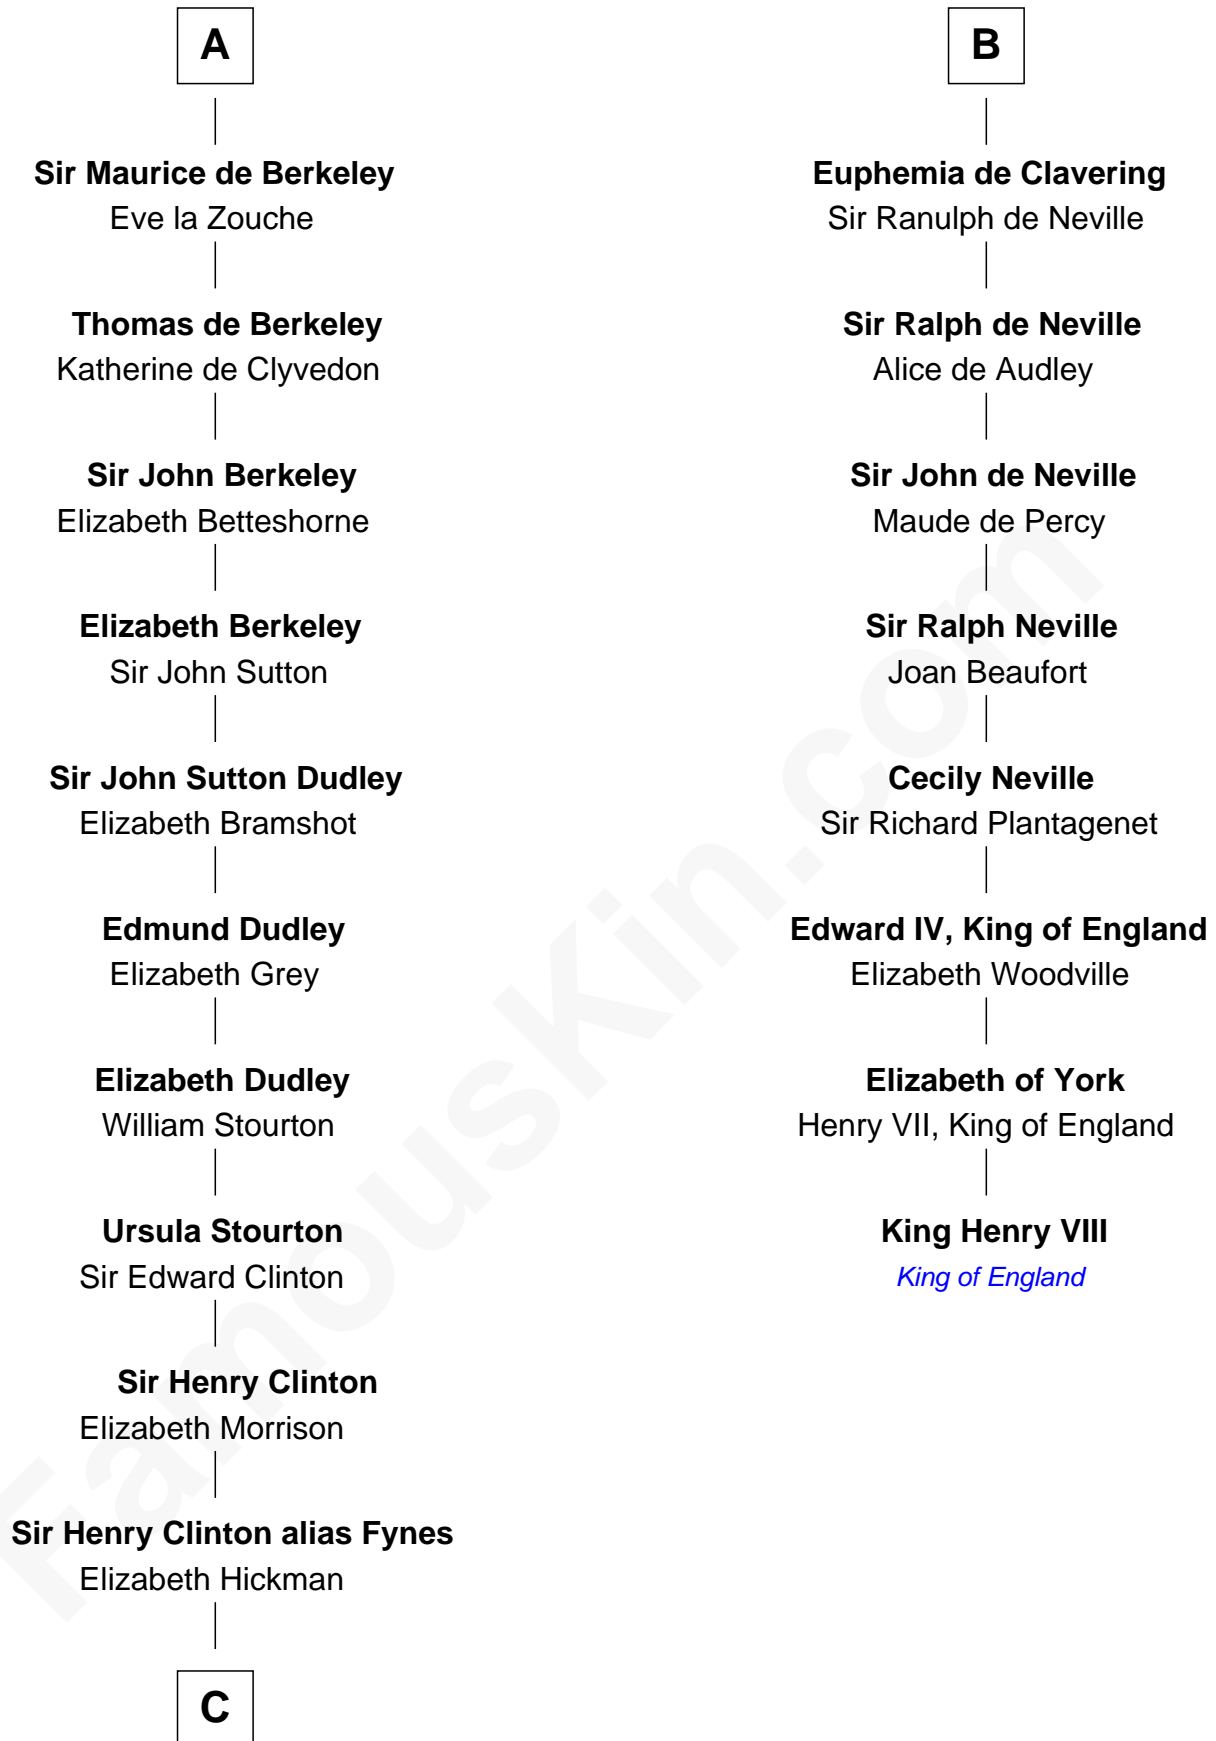

# FamousKin.com Relationship Chart of

**DeWitt Clinton**

*6th Governor of New York*

14th cousin 7 times removed of

**King Henry VIII**

*King of England*

**Gilbert** - - - - -

**Godith** - - - - -

Gundred de Warenne

**Avice of Lancaster**

Richard de Morville

**Helena de Morville**

Roland of Galloway

**Alan of Galloway**

Helen de l'Isle

**Helen of Galloway**

Sir Roger de Quincy

**Ellen de Quincy**

Alan la Zouche

**Margery la Zouche**

Robert FitzRoger

**B**

**C**

**William Clinton**  
Elizabeth Kennedy

**James Clinton**  
Elizabeth Smith

**Charles Clinton**  
Elizabeth Denniston

**Gen. James Clinton**  
Mary DeWitt

**DeWitt Clinton**  
*6th Governor of New York*

FamousKin.com