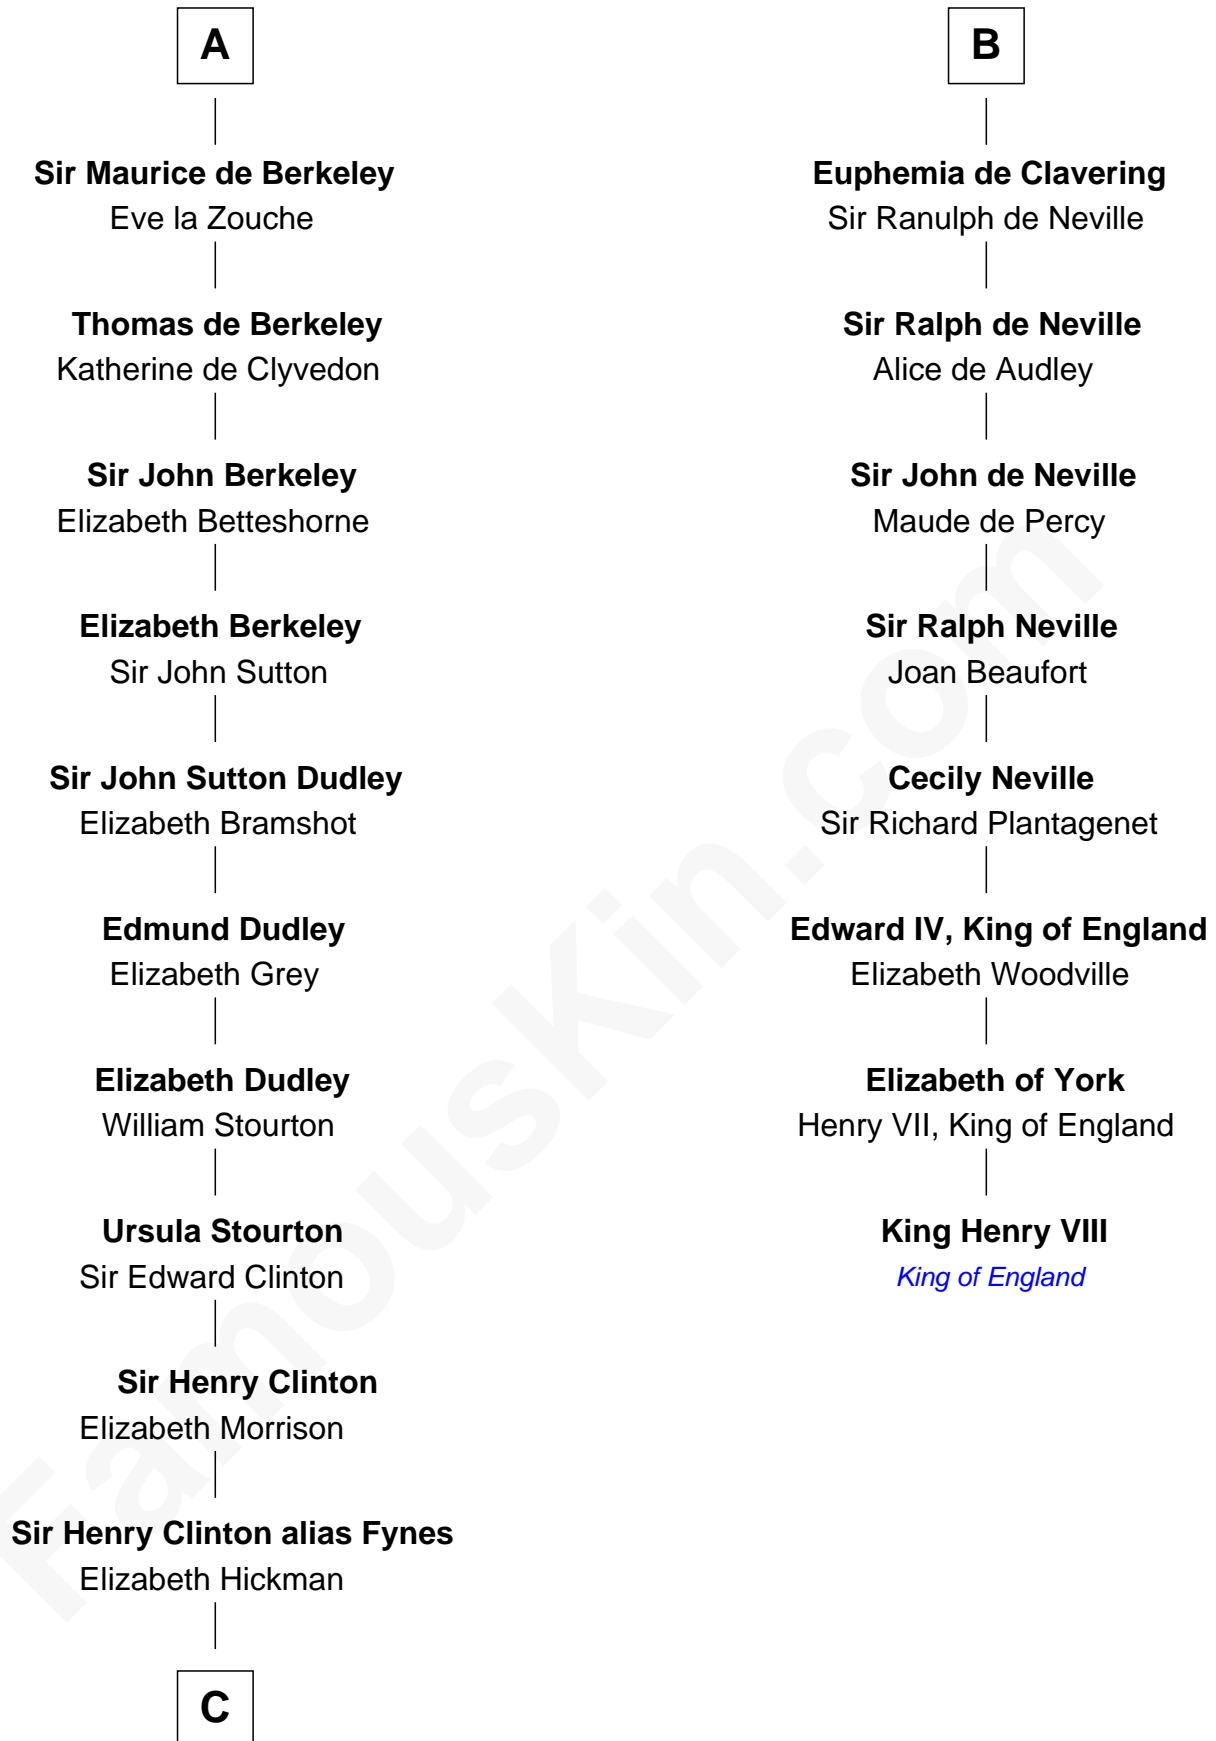

FamousKin.com

Relationship Chart of

DeWitt Clinton

6th Governor of New York

14th cousin 7 times removed of

King Henry VIII

King of England

C

—
William Clinton
Elizabeth Kennedy

—
James Clinton
Elizabeth Smith

—
Charles Clinton
Elizabeth Denniston

—
Gen. James Clinton
Mary DeWitt

—
DeWitt Clinton
6th Governor of New York

FamousKin.com