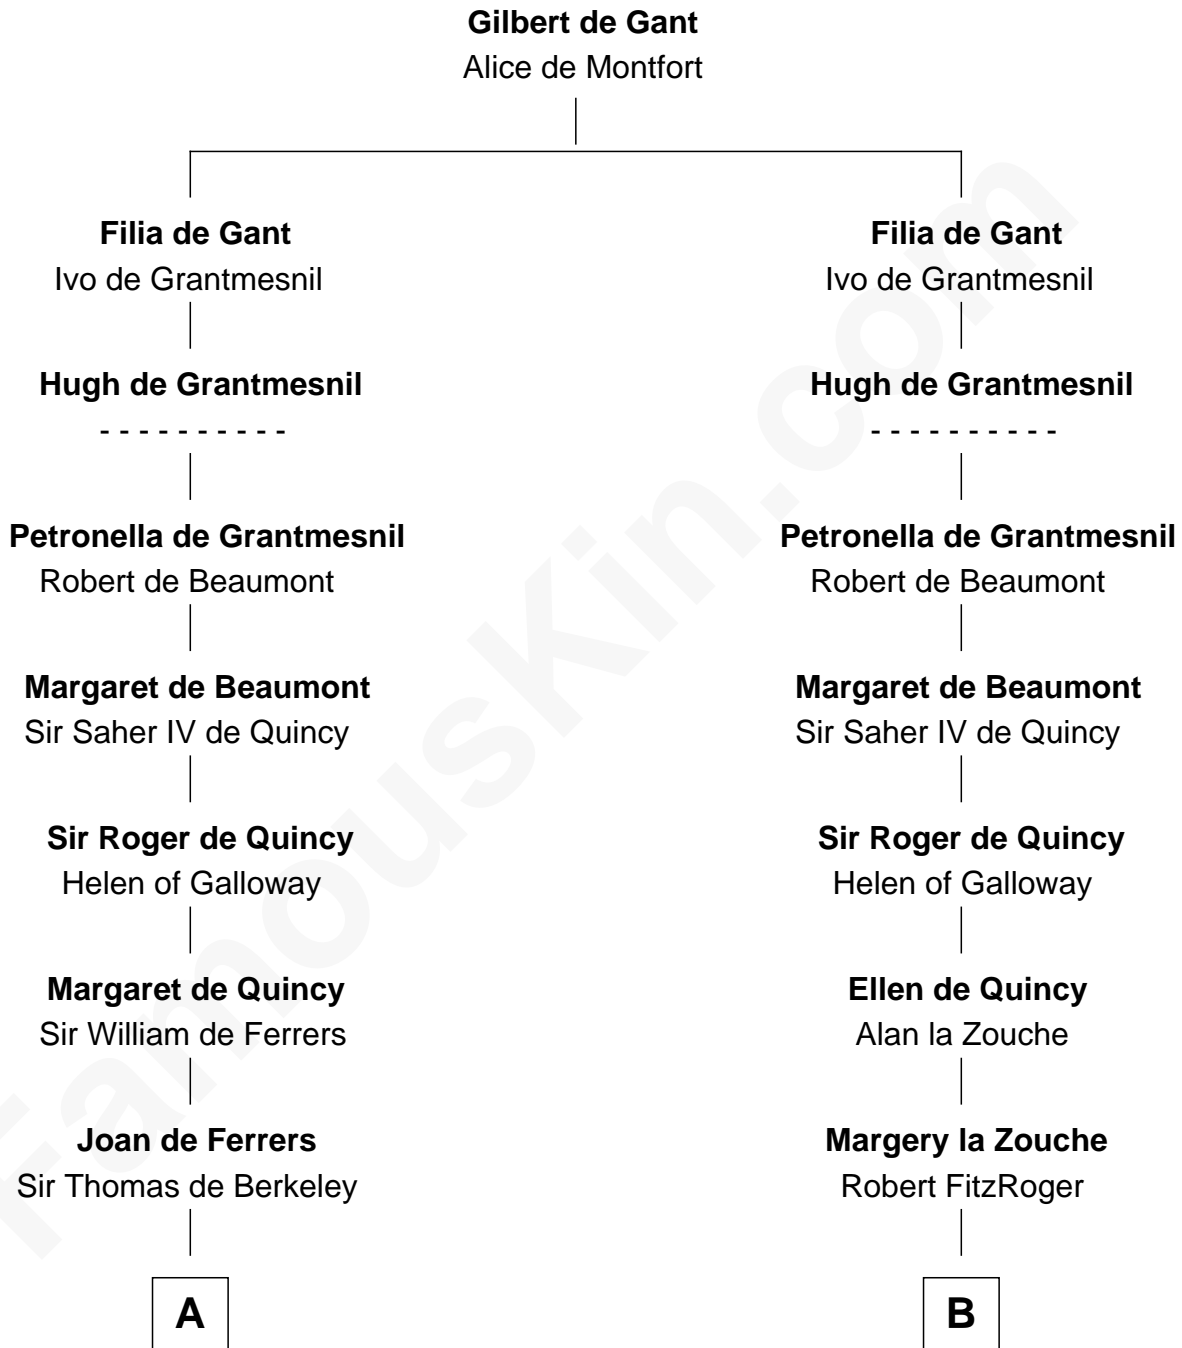

FamousKin.com

Relationship Chart of

DeWitt Clinton

6th Governor of New York

14th cousin 7 times removed of

King Henry VIII

King of England

C

—
William Clinton
Elizabeth Kennedy

—
James Clinton
Elizabeth Smith

—
Charles Clinton
Elizabeth Denniston

—
Gen. James Clinton
Mary DeWitt

—
DeWitt Clinton
6th Governor of New York

FamousKin.com