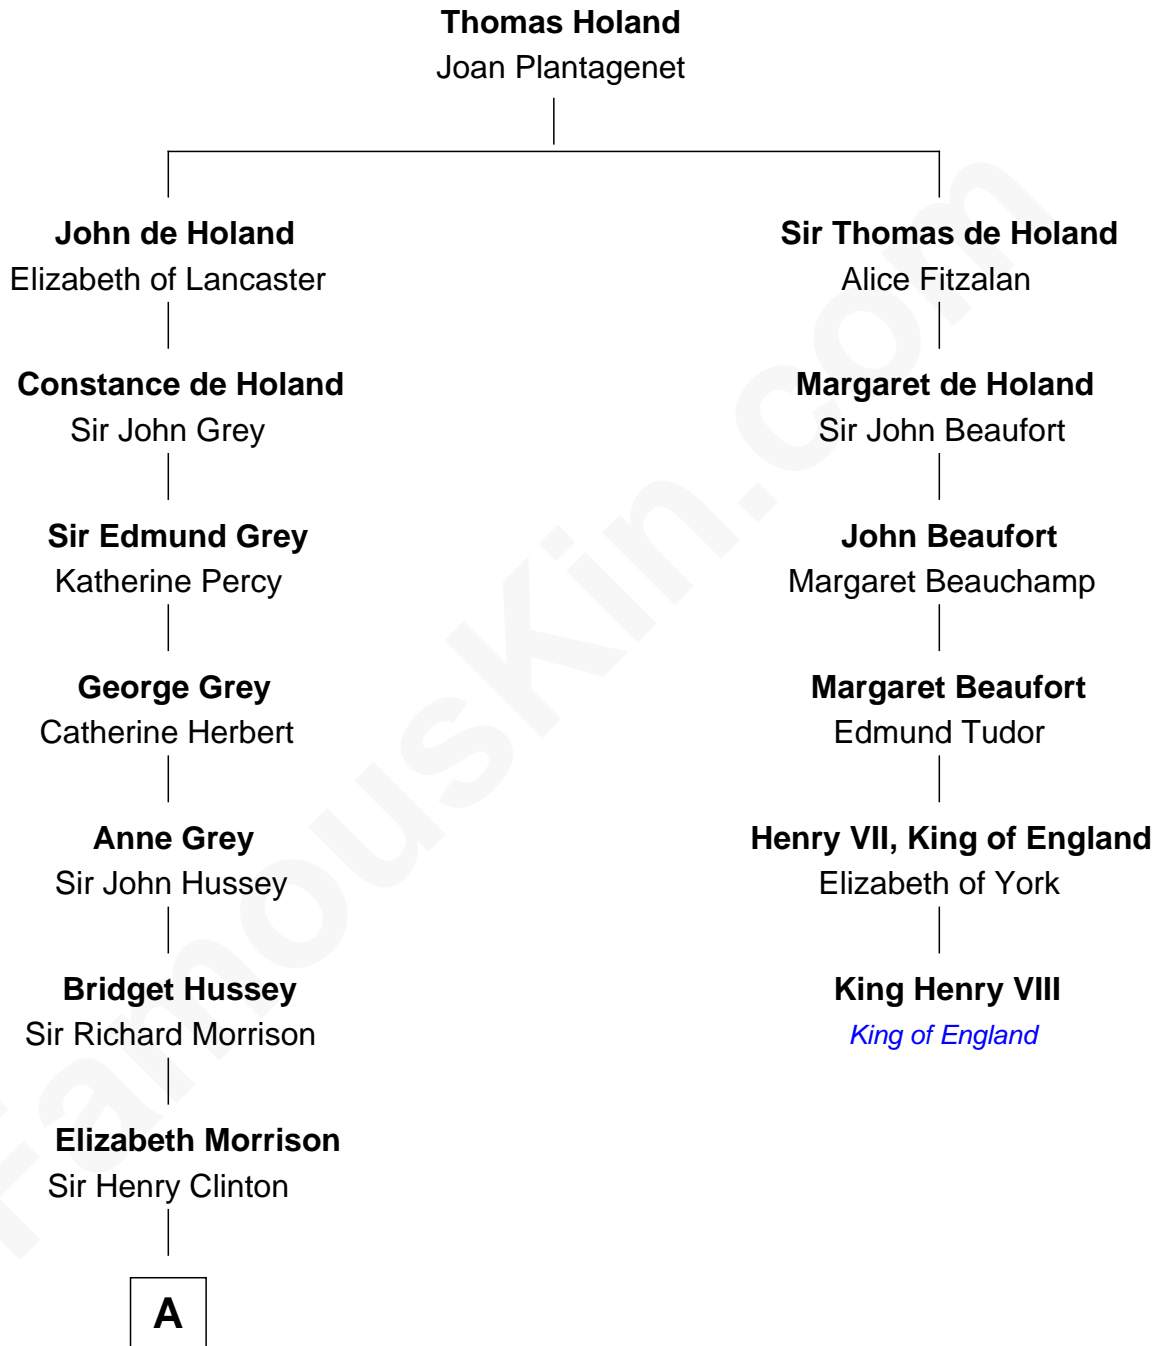

FamousKin.com Relationship Chart of

DeWitt Clinton

6th Governor of New York

5th cousin 7 times removed of

King Henry VIII

King of England

A

—
Sir Henry Clinton alias Fynes

Elizabeth Hickman

—
William Clinton

Elizabeth Kennedy

—
James Clinton

Elizabeth Smith

—
Charles Clinton

Elizabeth Denniston

—
Gen. James Clinton

Mary DeWitt

—
DeWitt Clinton

6th Governor of New York