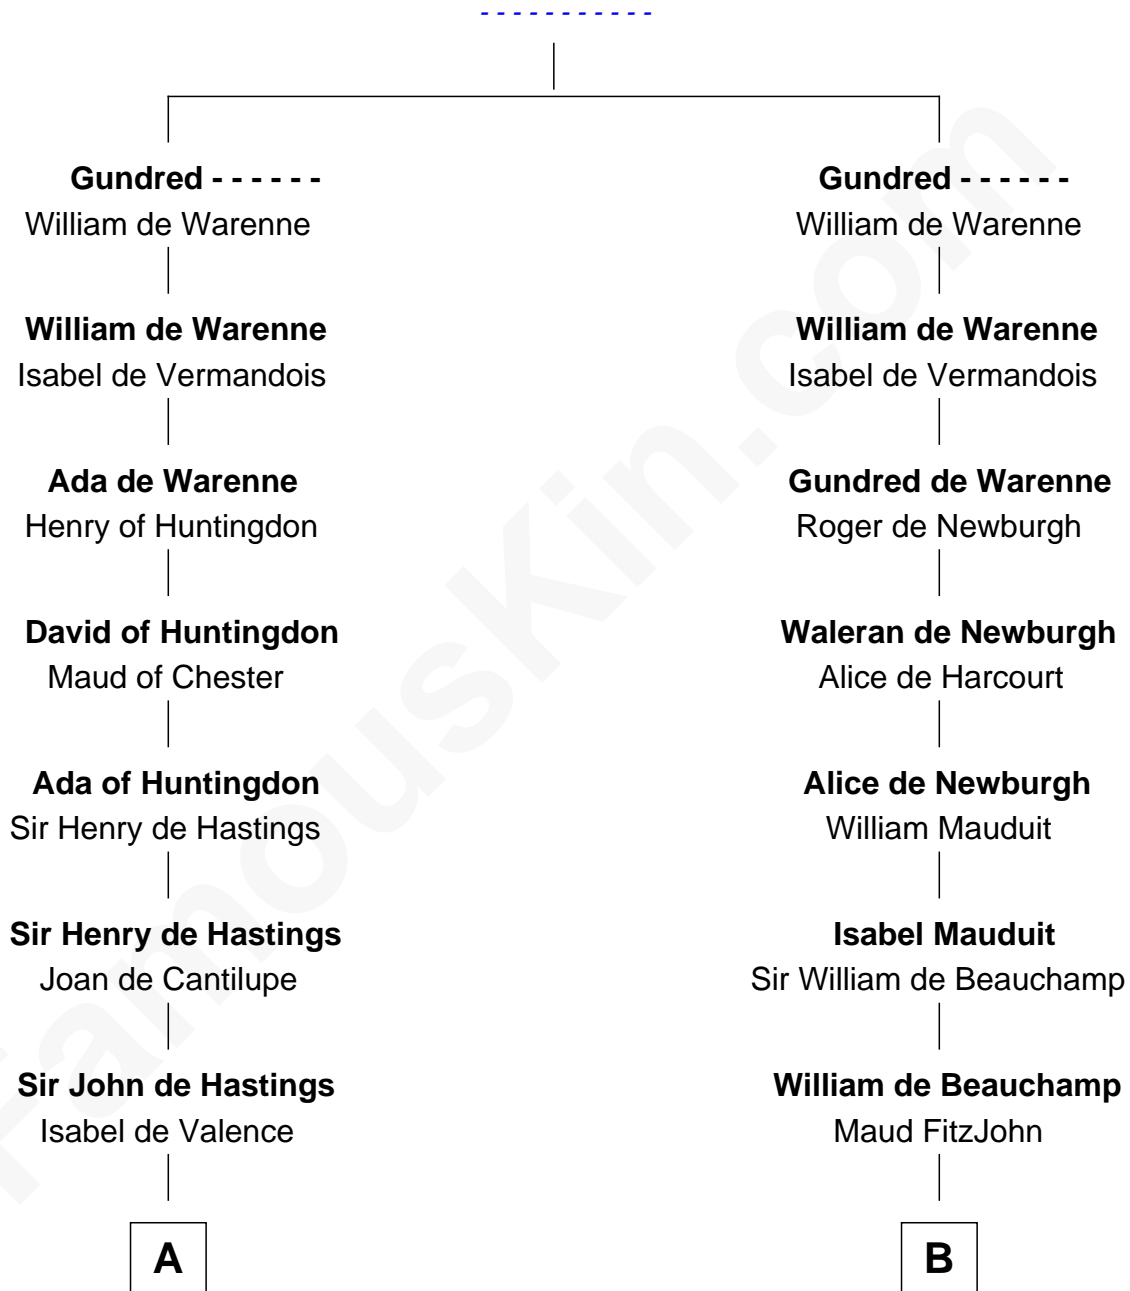

FamousKin.com Relationship Chart of

DeWitt Clinton

6th Governor of New York

15th cousin 6 times removed of

King Henry VIII

King of England

Gherbod the Fleming

C

—
William Clinton
Elizabeth Kennedy

—
James Clinton
Elizabeth Smith

—
Charles Clinton
Elizabeth Denniston

—
Gen. James Clinton
Mary DeWitt

—
DeWitt Clinton
6th Governor of New York

FamousKin.com