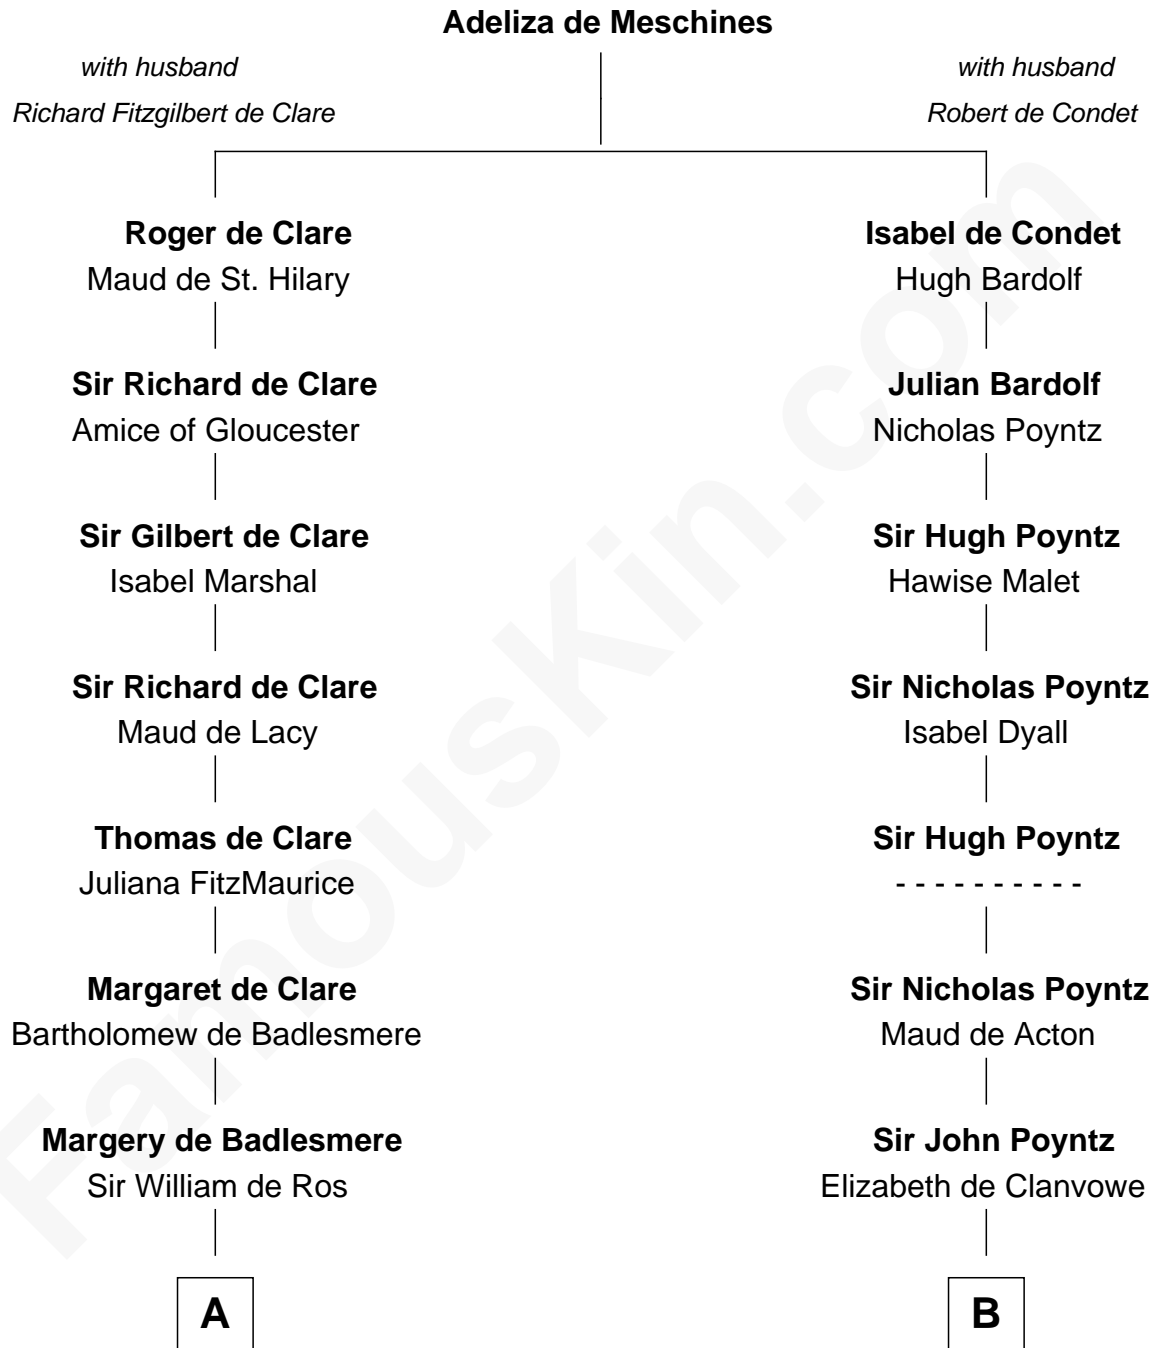

FamousKin.com Relationship Chart of

DeWitt Clinton

6th Governor of New York

20th cousin 1 time removed of

Samuel Ward King

15th Governor of Rhode Island

C

James Clinton
Elizabeth Smith

Charles Clinton
Elizabeth Denniston

Gen. James Clinton
Mary DeWitt

DeWitt Clinton
6th Governor of New York

D

Samuel Greene
Mary Gorton

Samuel Greene
Sarah Coggeshall

Mercy Green
John Walton

Welthian Walton
William Borden King

Samuel Ward King
15th Governor of Rhode Island