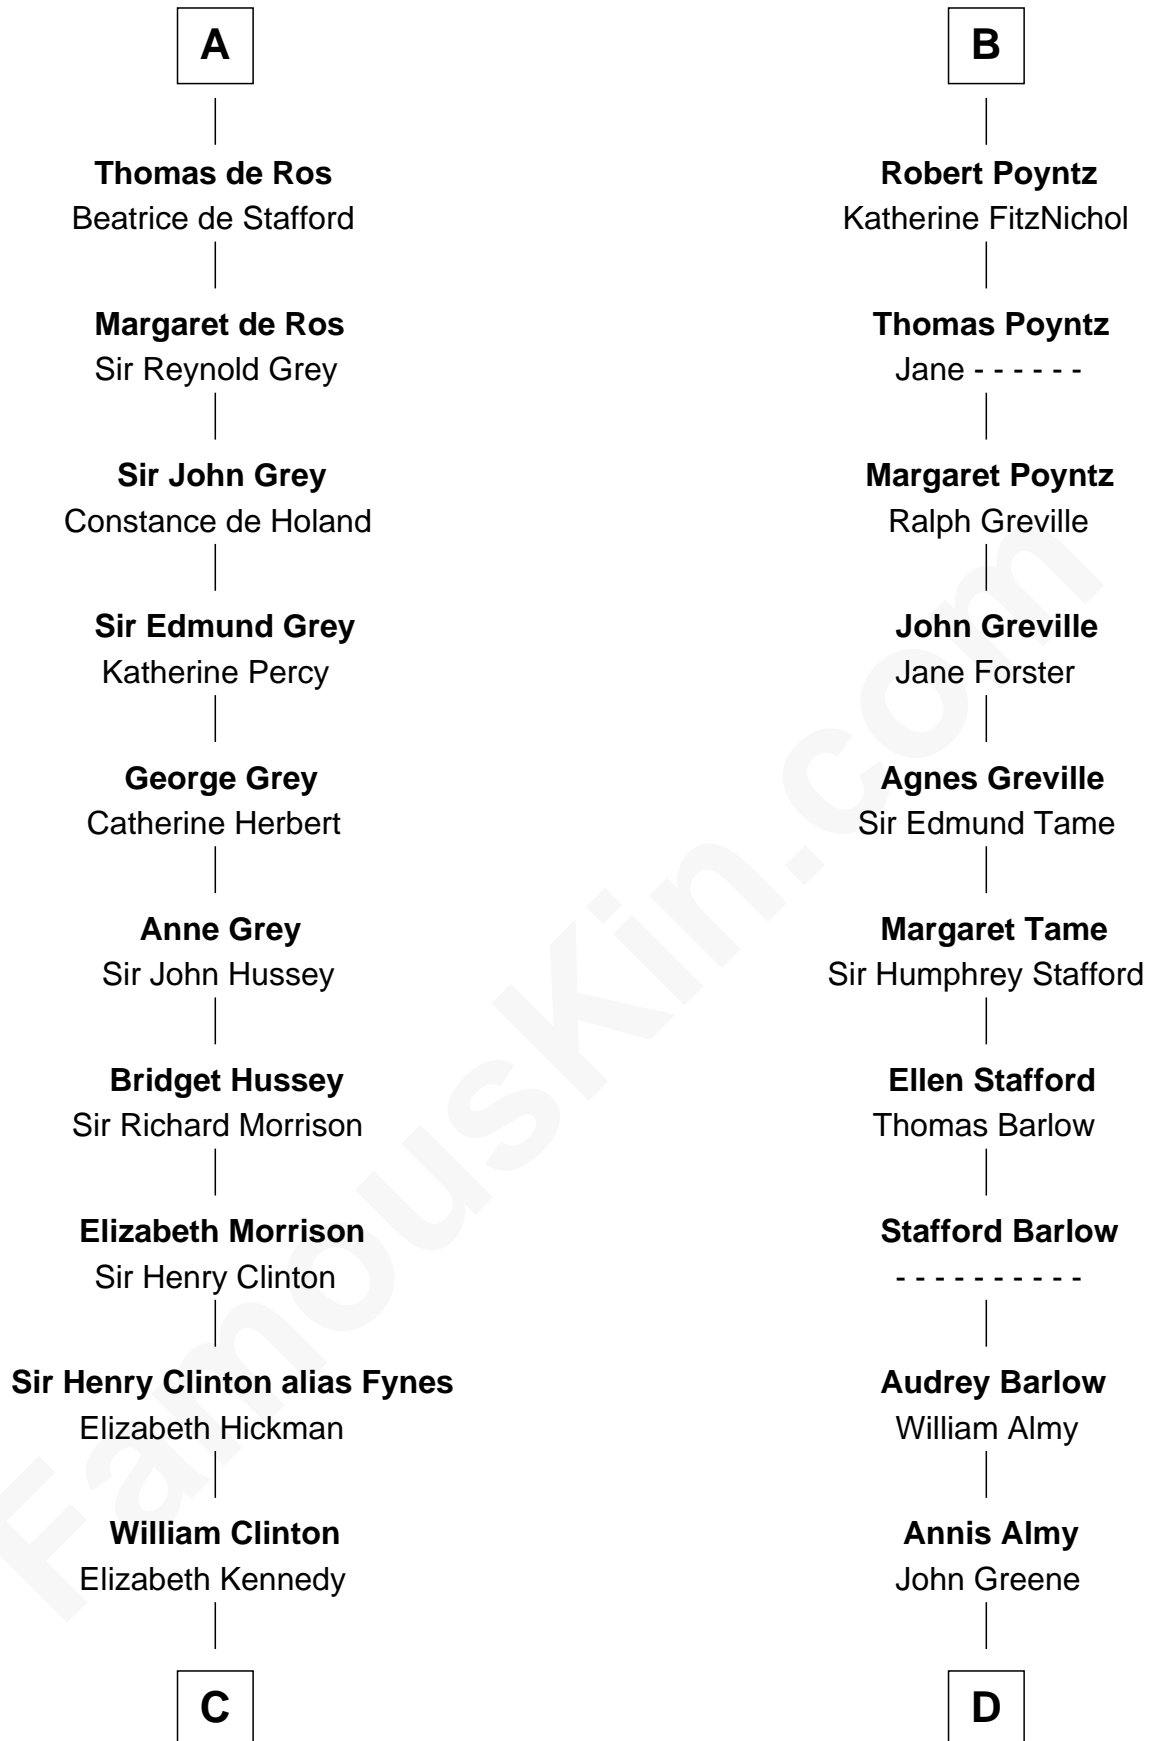

FamousKin.com Relationship Chart of

DeWitt Clinton

6th Governor of New York

20th cousin 1 time removed of

Samuel Ward King

15th Governor of Rhode Island

C

James Clinton
Elizabeth Smith

Charles Clinton
Elizabeth Denniston

Gen. James Clinton
Mary DeWitt

DeWitt Clinton
6th Governor of New York

D

Samuel Greene
Mary Gorton

Samuel Greene
Sarah Coggeshall

Mercy Green
John Walton

Welthian Walton
William Borden King

Samuel Ward King
15th Governor of Rhode Island