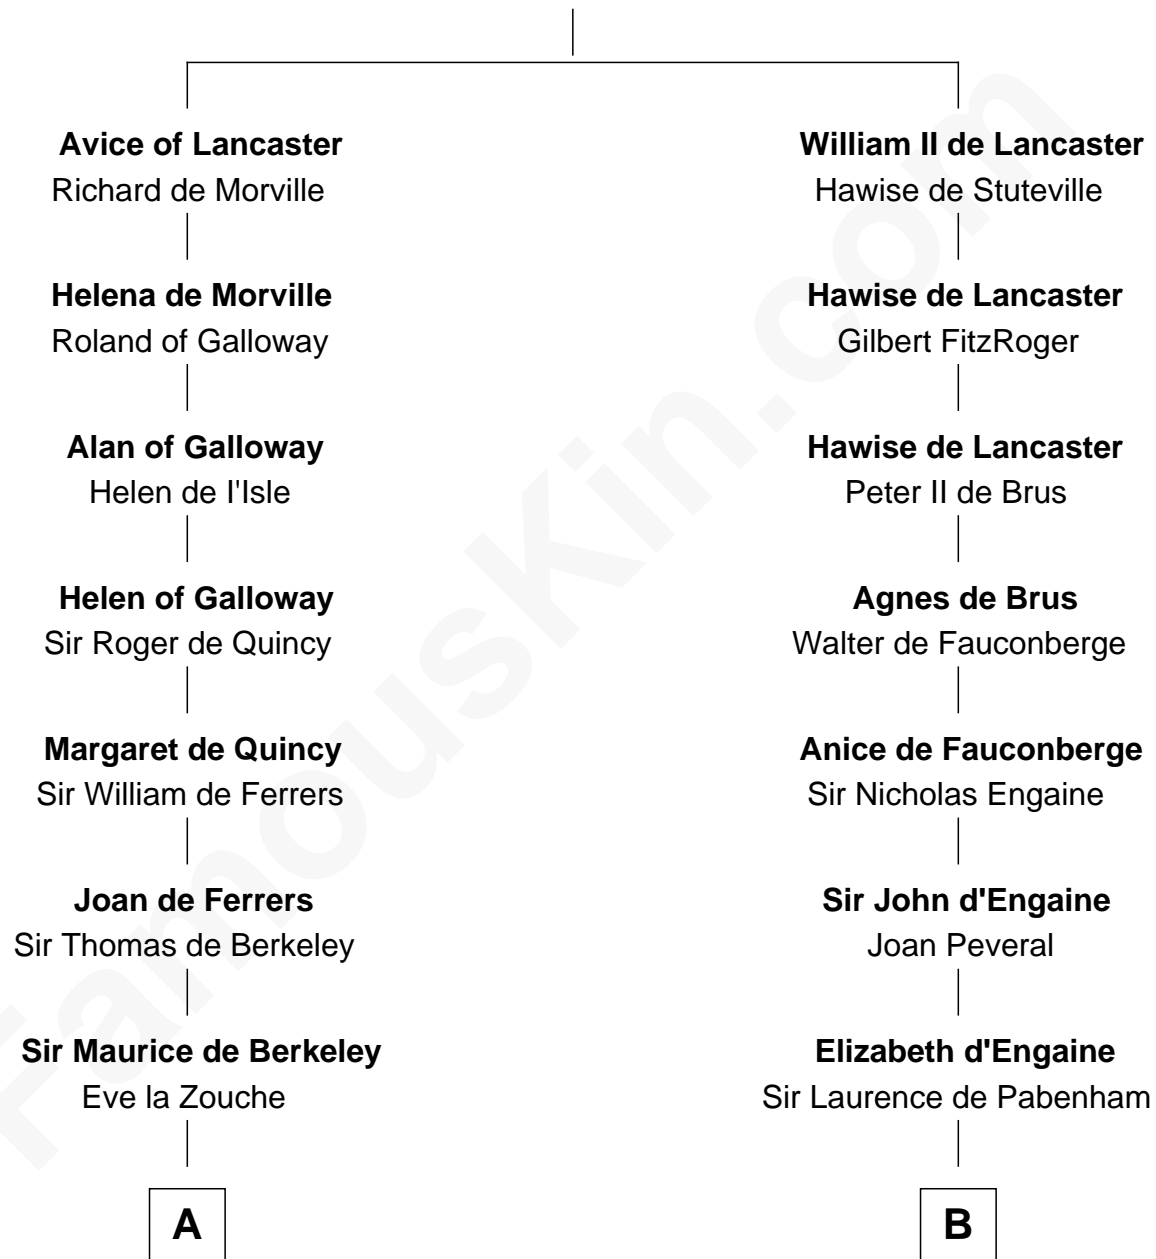

FamousKin.com Relationship Chart of

DeWitt Clinton

6th Governor of New York

20th cousin of

Samuel Ward King

15th Governor of Rhode Island

William I de Lancaster
Gundred de Warenne

C

James Clinton
Elizabeth Smith

Charles Clinton
Elizabeth Denniston

Gen. James Clinton
Mary DeWitt

DeWitt Clinton
6th Governor of New York

D

Samuel Greene
Sarah Coggeshall

Mercy Green
John Walton

Welthian Walton
William Borden King

Samuel Ward King
15th Governor of Rhode Island

FamousKin.com