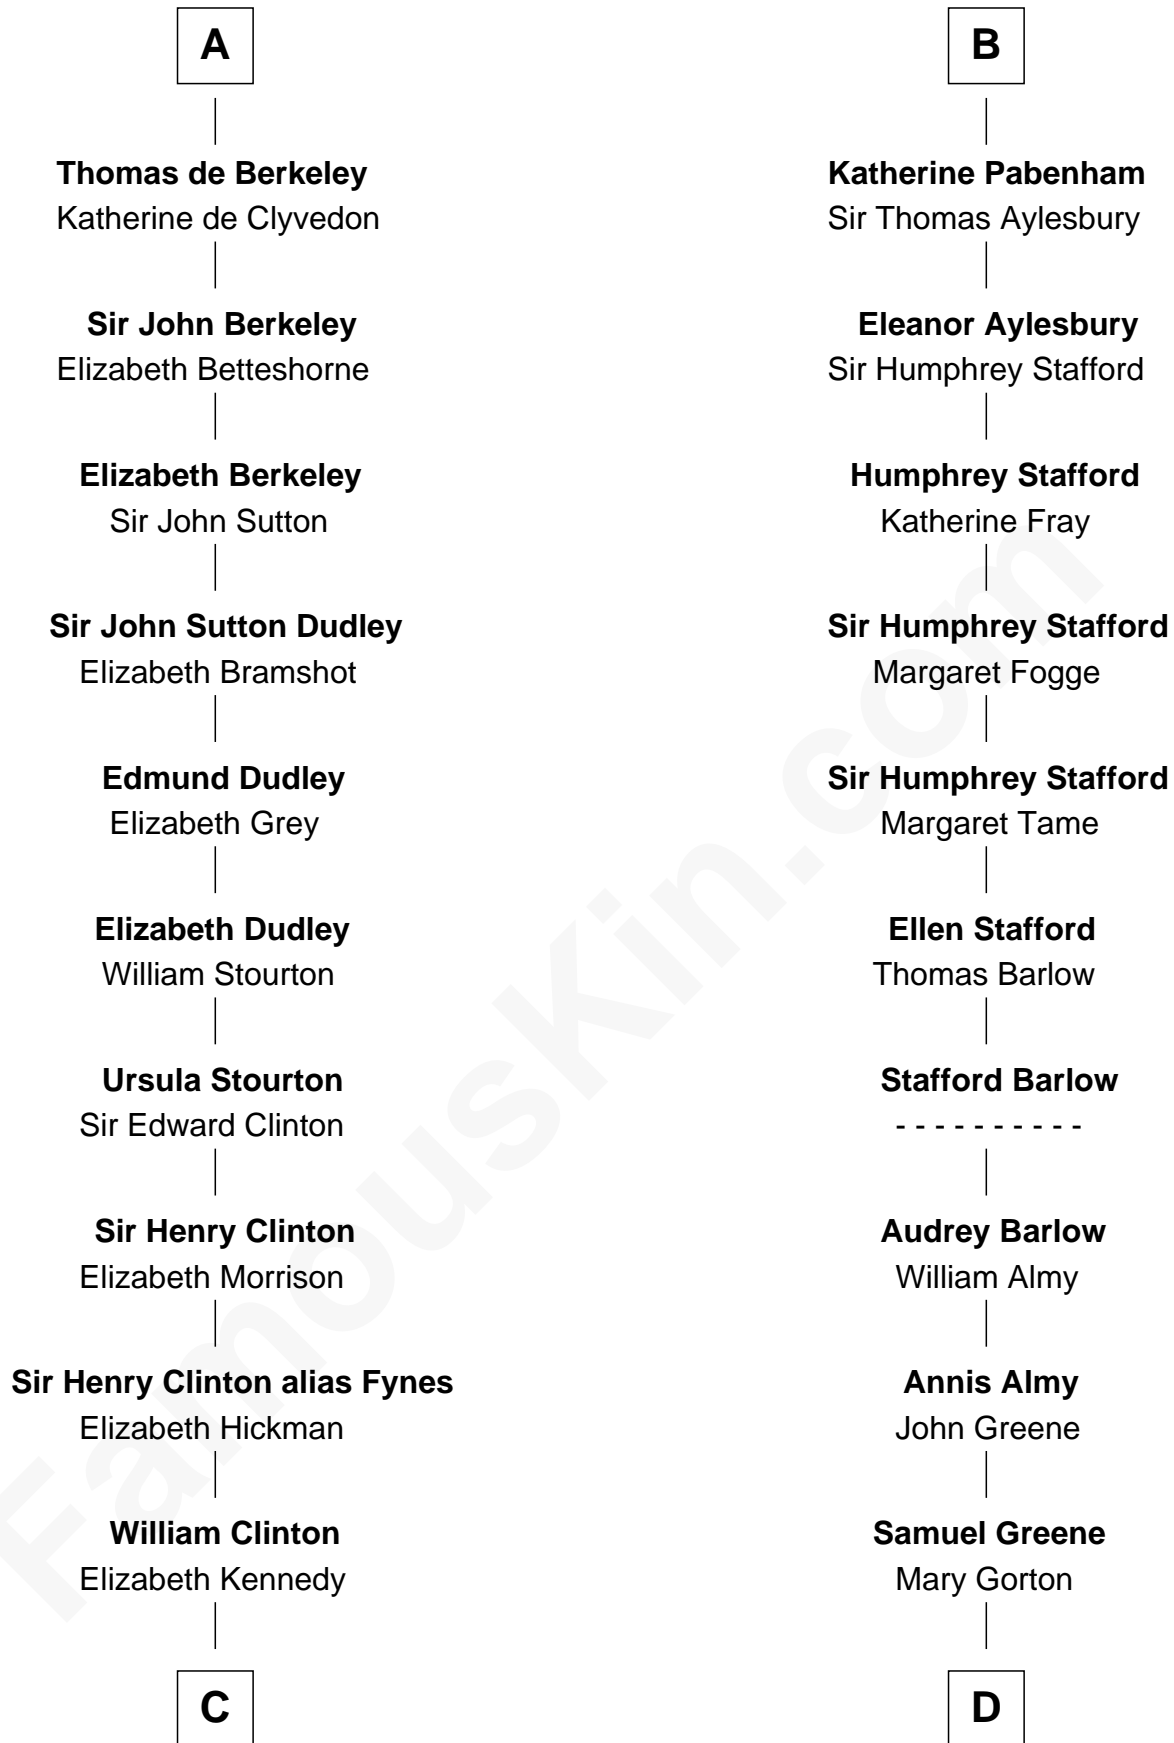

FamousKin.com Relationship Chart of

DeWitt Clinton

6th Governor of New York

20th cousin of

Samuel Ward King

15th Governor of Rhode Island

William I de Lancaster
Gundred de Warenne

C

James Clinton
Elizabeth Smith

Charles Clinton
Elizabeth Denniston

Gen. James Clinton
Mary DeWitt

DeWitt Clinton
6th Governor of New York

D

Samuel Greene
Sarah Coggeshall

Mercy Green
John Walton

Welthian Walton
William Borden King

Samuel Ward King
15th Governor of Rhode Island

FamousKin.com