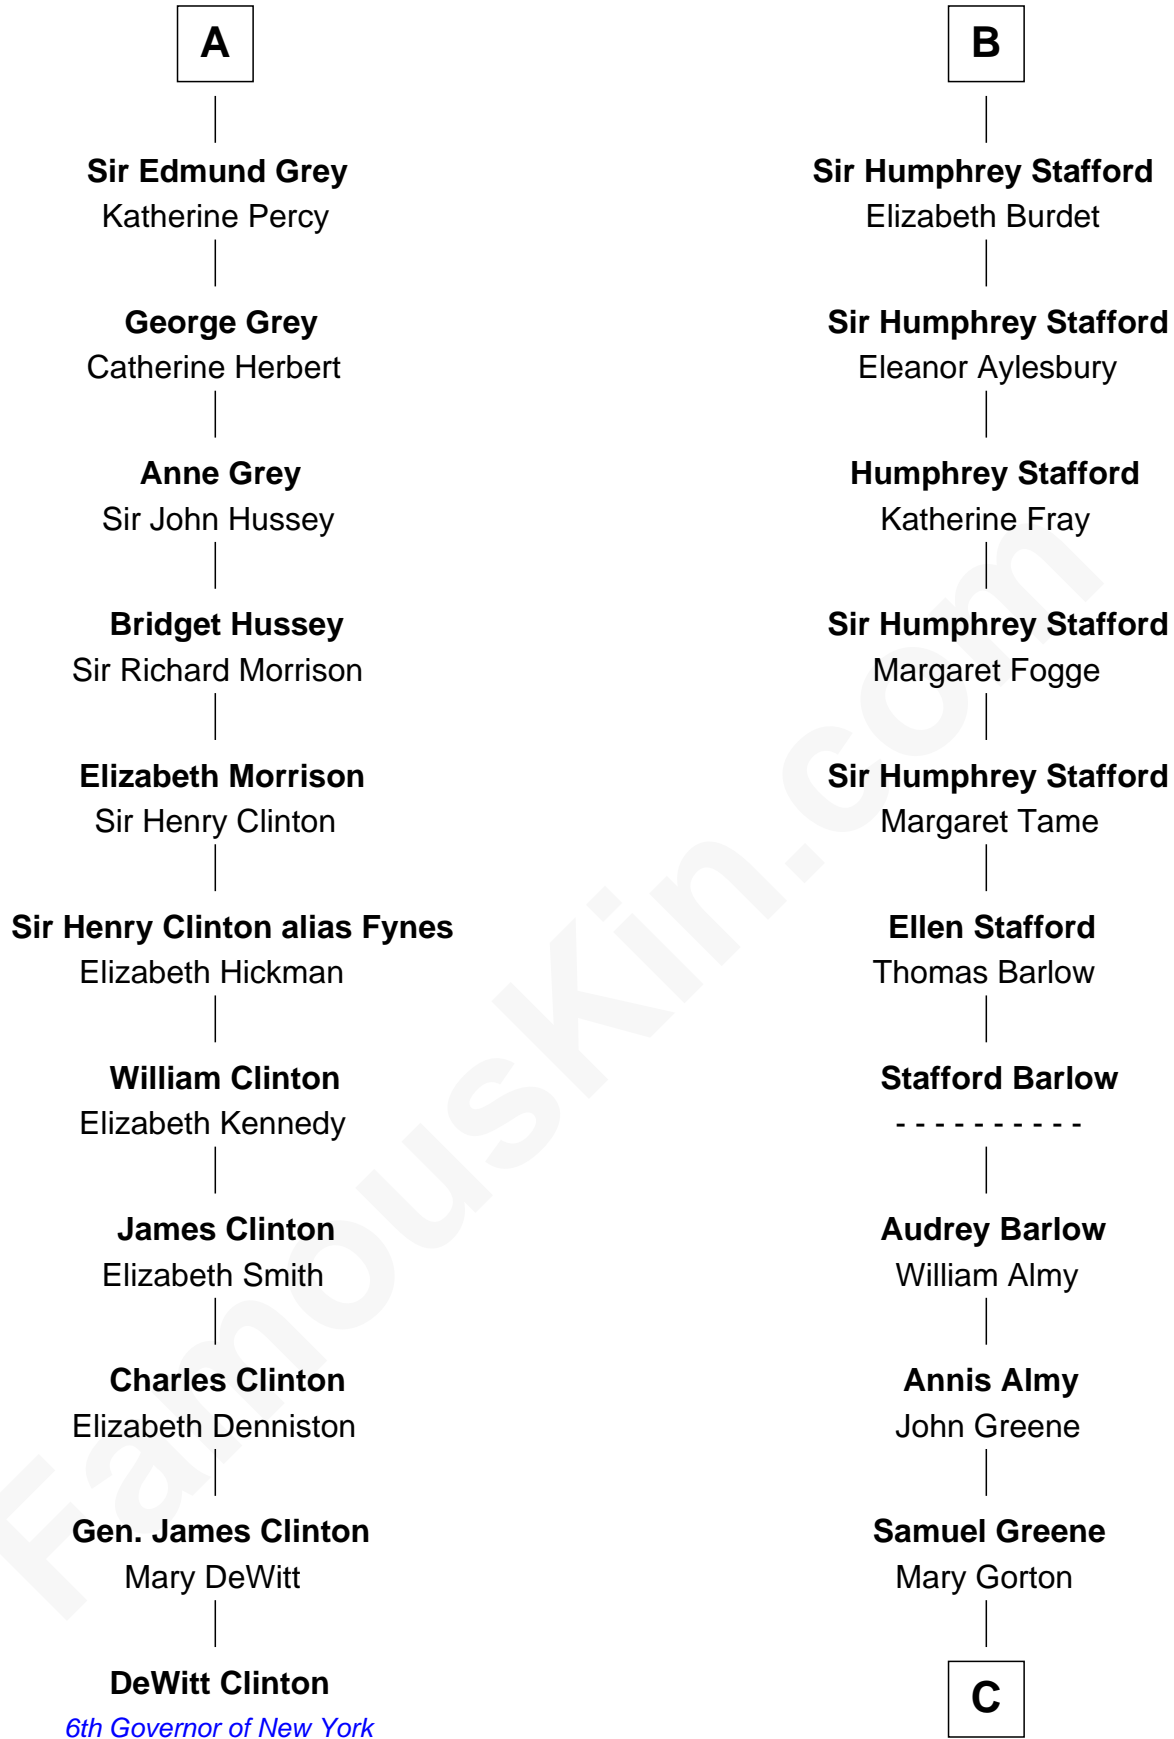

# FamousKin.com Relationship Chart of

**DeWitt Clinton**

*6th Governor of New York*

17th cousin 3 times removed of

**Samuel Ward King**

*15th Governor of Rhode Island*

**Sir William Longespee**

Ela of Salisbury

**John de Holand**  
Elizabeth of Lancaster

**Constance de Holand**  
Sir John Grey

**A**

**Ida Longespee**  
Sir William de Beauchamp

**Beatrice de Beauchamp**  
Thomas FitzOtto

**Maud FitzThomas**  
John de Botetourte

**Ada de Botetourte**  
Sir John de St. Philibert

**Maud de St. Philibert**  
Sir Warin Trussell

**Maud Trussell**  
Sir John de Hastang

**Maud de Hastang**  
Ralph Stafford

**B**

**C**

—  
**Samuel Greene**  
Sarah Coggeshall

—  
**Mercy Green**  
John Walton

—  
**Welthian Walton**  
William Borden King

—  
**Samuel Ward King**  
*15th Governor of Rhode Island*

FamousKin.com