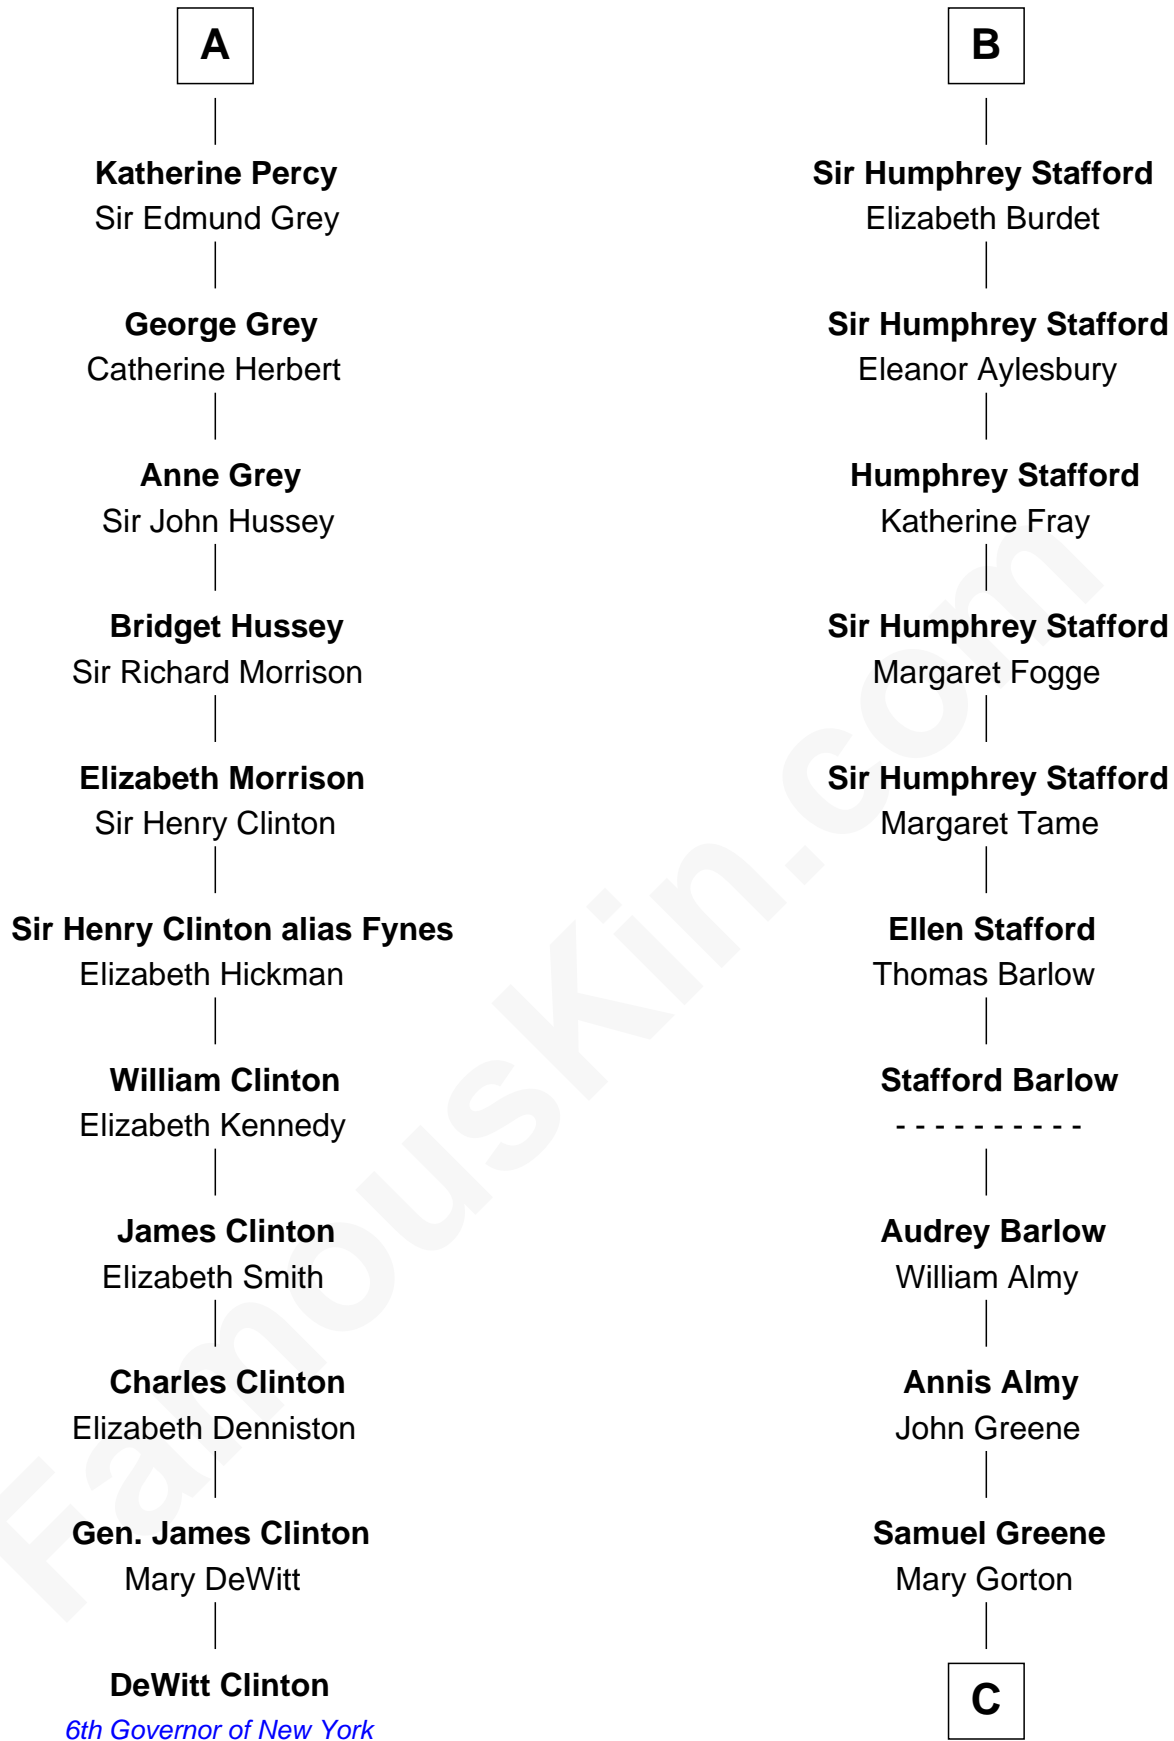

FamousKin.com Relationship Chart of

DeWitt Clinton

6th Governor of New York

17th cousin 3 times removed of

Samuel Ward King

15th Governor of Rhode Island

C

—
Samuel Greene
Sarah Coggeshall

—
Mercy Green
John Walton

—
Welthian Walton
William Borden King

—
Samuel Ward King
15th Governor of Rhode Island

FamousKin.com