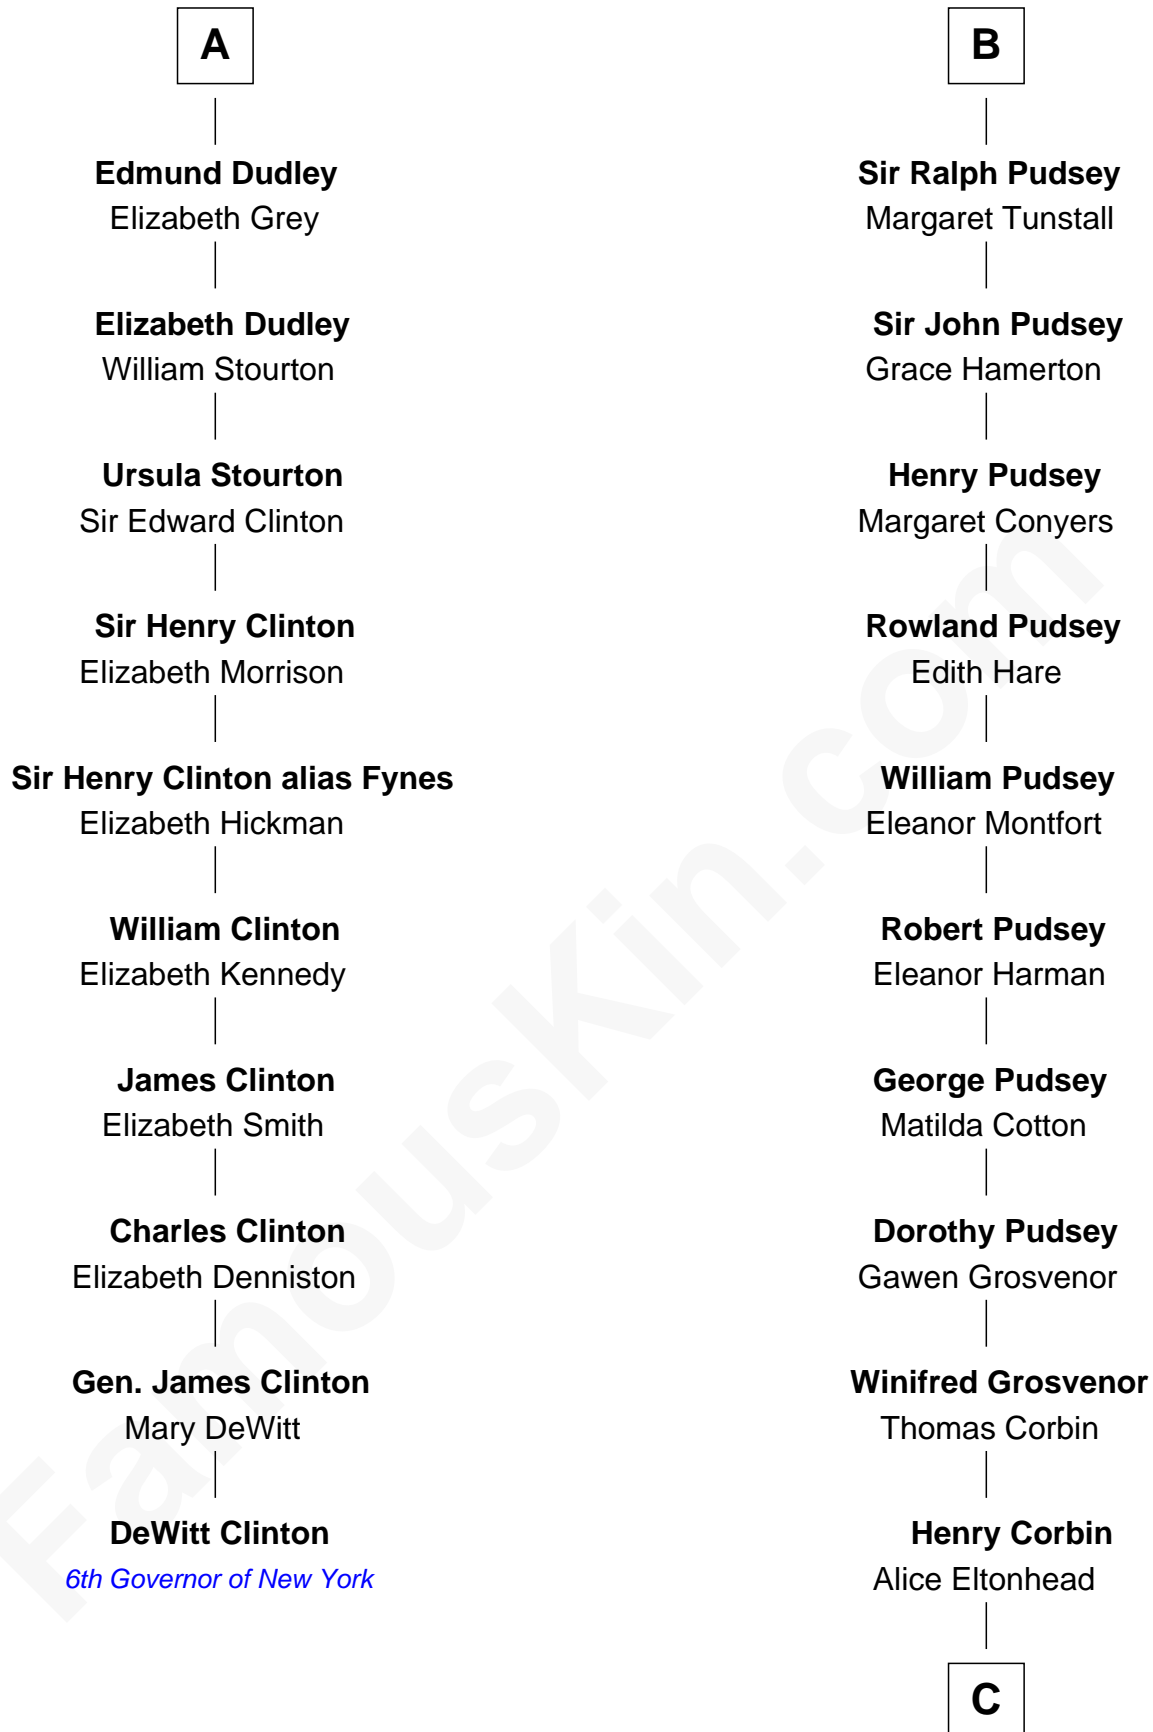

## Relationship Chart of

### DeWitt Clinton

6th Governor of New York

16th cousin 3 times removed of

### Francis Lightfoot Lee

Signer of the Declaration of Independence

**C**

**Laetitia Corbin**

Richard Lee

**Gov. Thomas Lee**

Hannah Ludwell

**Francis Lightfoot Lee**