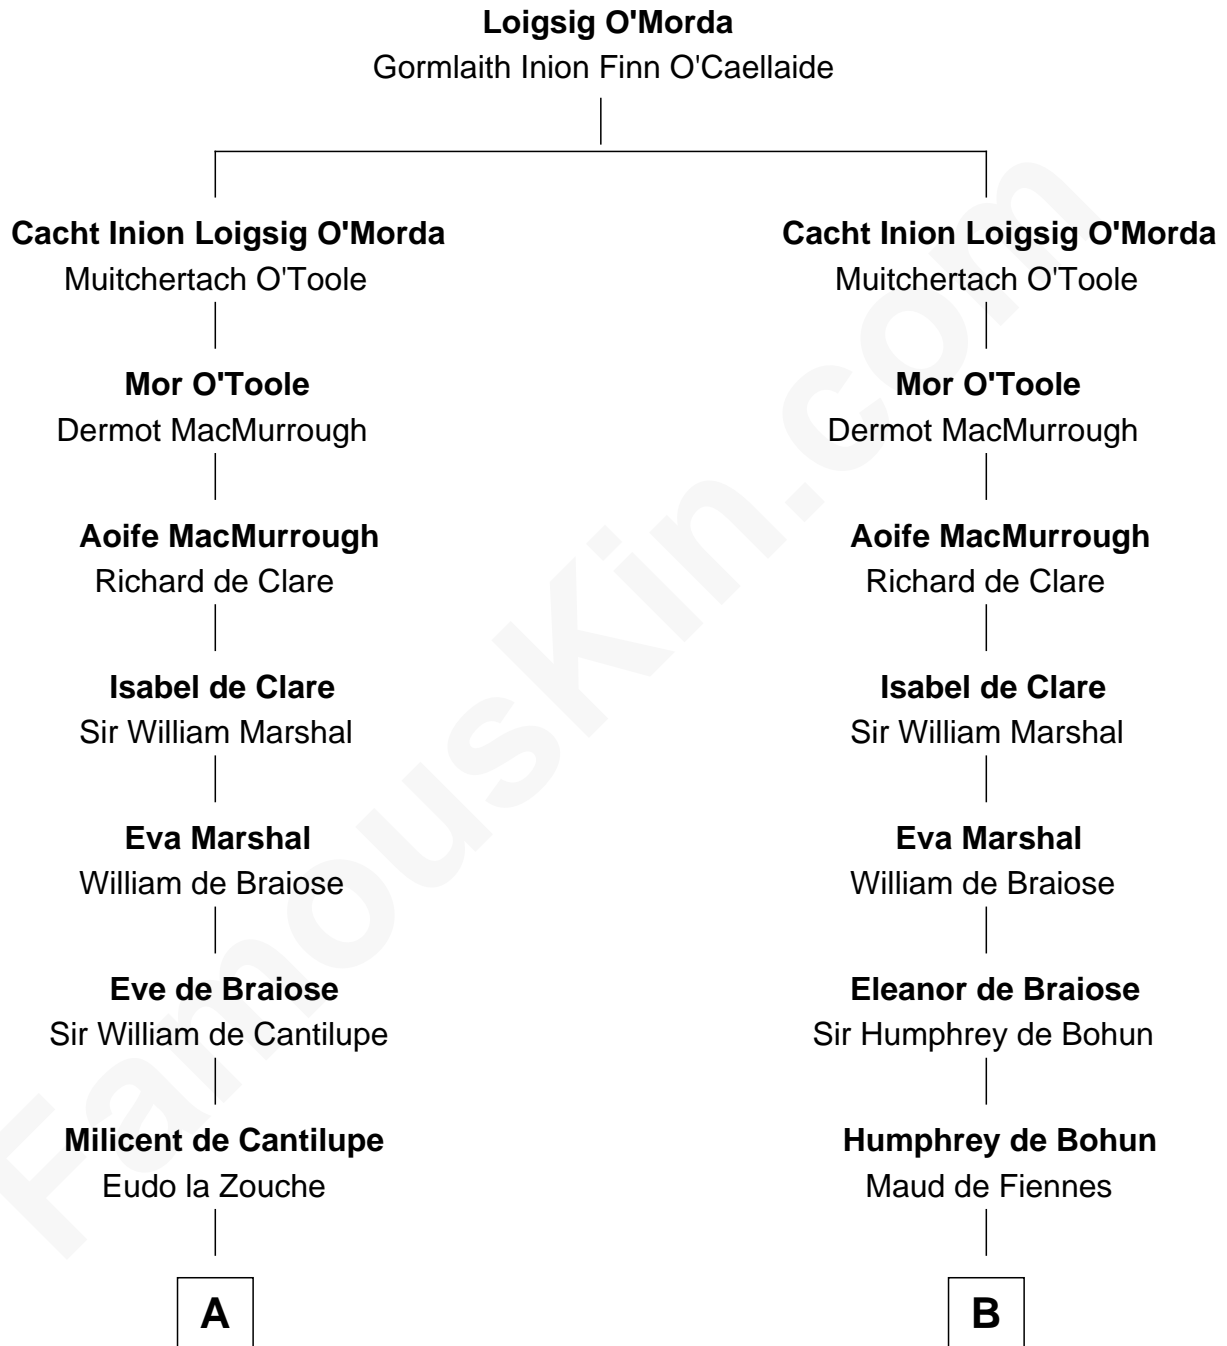

FamousKin.com Relationship Chart of

DeWitt Clinton

6th Governor of New York

21st cousin of

Francis Lightfoot Lee

Signer of the Declaration of Independence

C

William Clinton
Elizabeth Kennedy

James Clinton
Elizabeth Smith

Charles Clinton
Elizabeth Denniston

Gen. James Clinton
Mary DeWitt

DeWitt Clinton
6th Governor of New York

D

Richard Eltonhead
Anne Sutton

Alice Eltonhead
Henry Corbin

Laetitia Corbin
Richard Lee

Gov. Thomas Lee
Hannah Ludwell

Francis Lightfoot Lee
Signer of Declaration of Independence