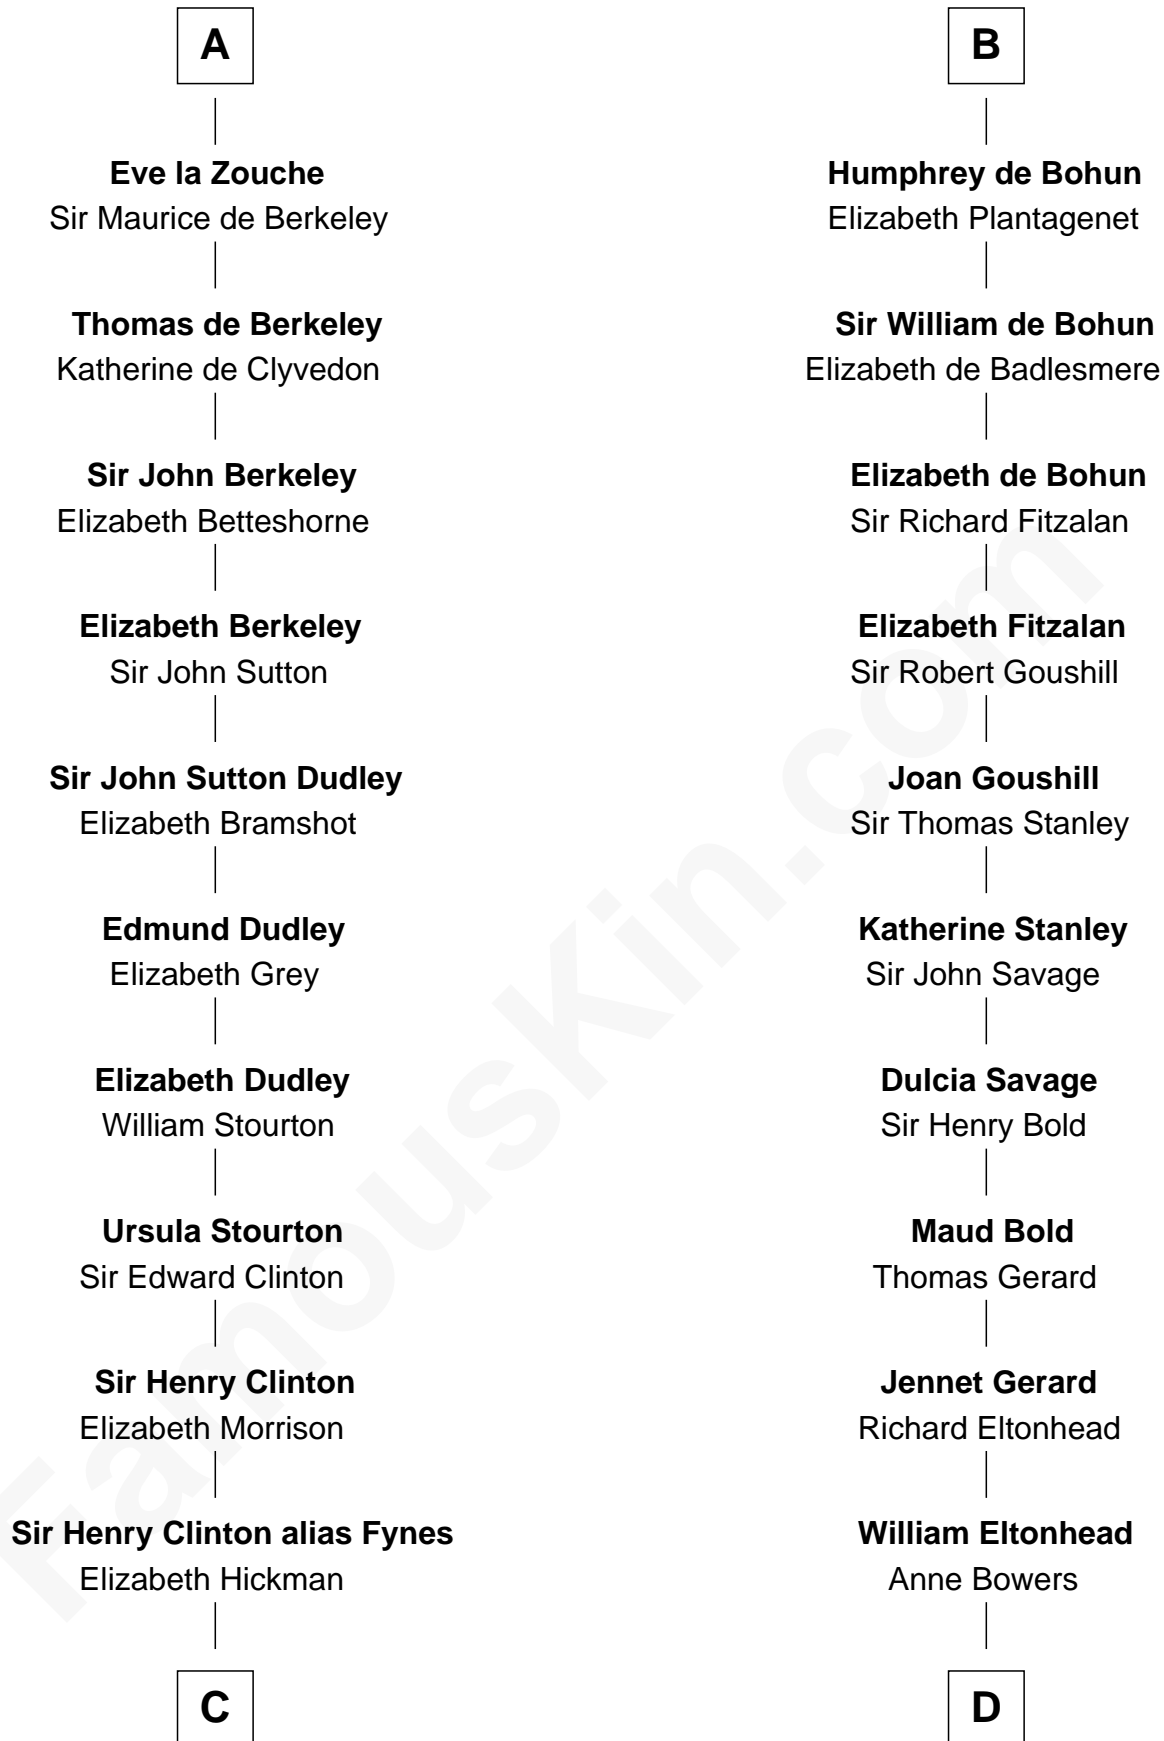

FamousKin.com Relationship Chart of

DeWitt Clinton

6th Governor of New York

21st cousin of

Francis Lightfoot Lee

Signer of the Declaration of Independence

C

William Clinton
Elizabeth Kennedy

James Clinton
Elizabeth Smith

Charles Clinton
Elizabeth Denniston

Gen. James Clinton
Mary DeWitt

DeWitt Clinton
6th Governor of New York

D

Richard Eltonhead
Anne Sutton

Alice Eltonhead
Henry Corbin

Laetitia Corbin
Richard Lee

Gov. Thomas Lee
Hannah Ludwell

Francis Lightfoot Lee
Signer of Declaration of Independence