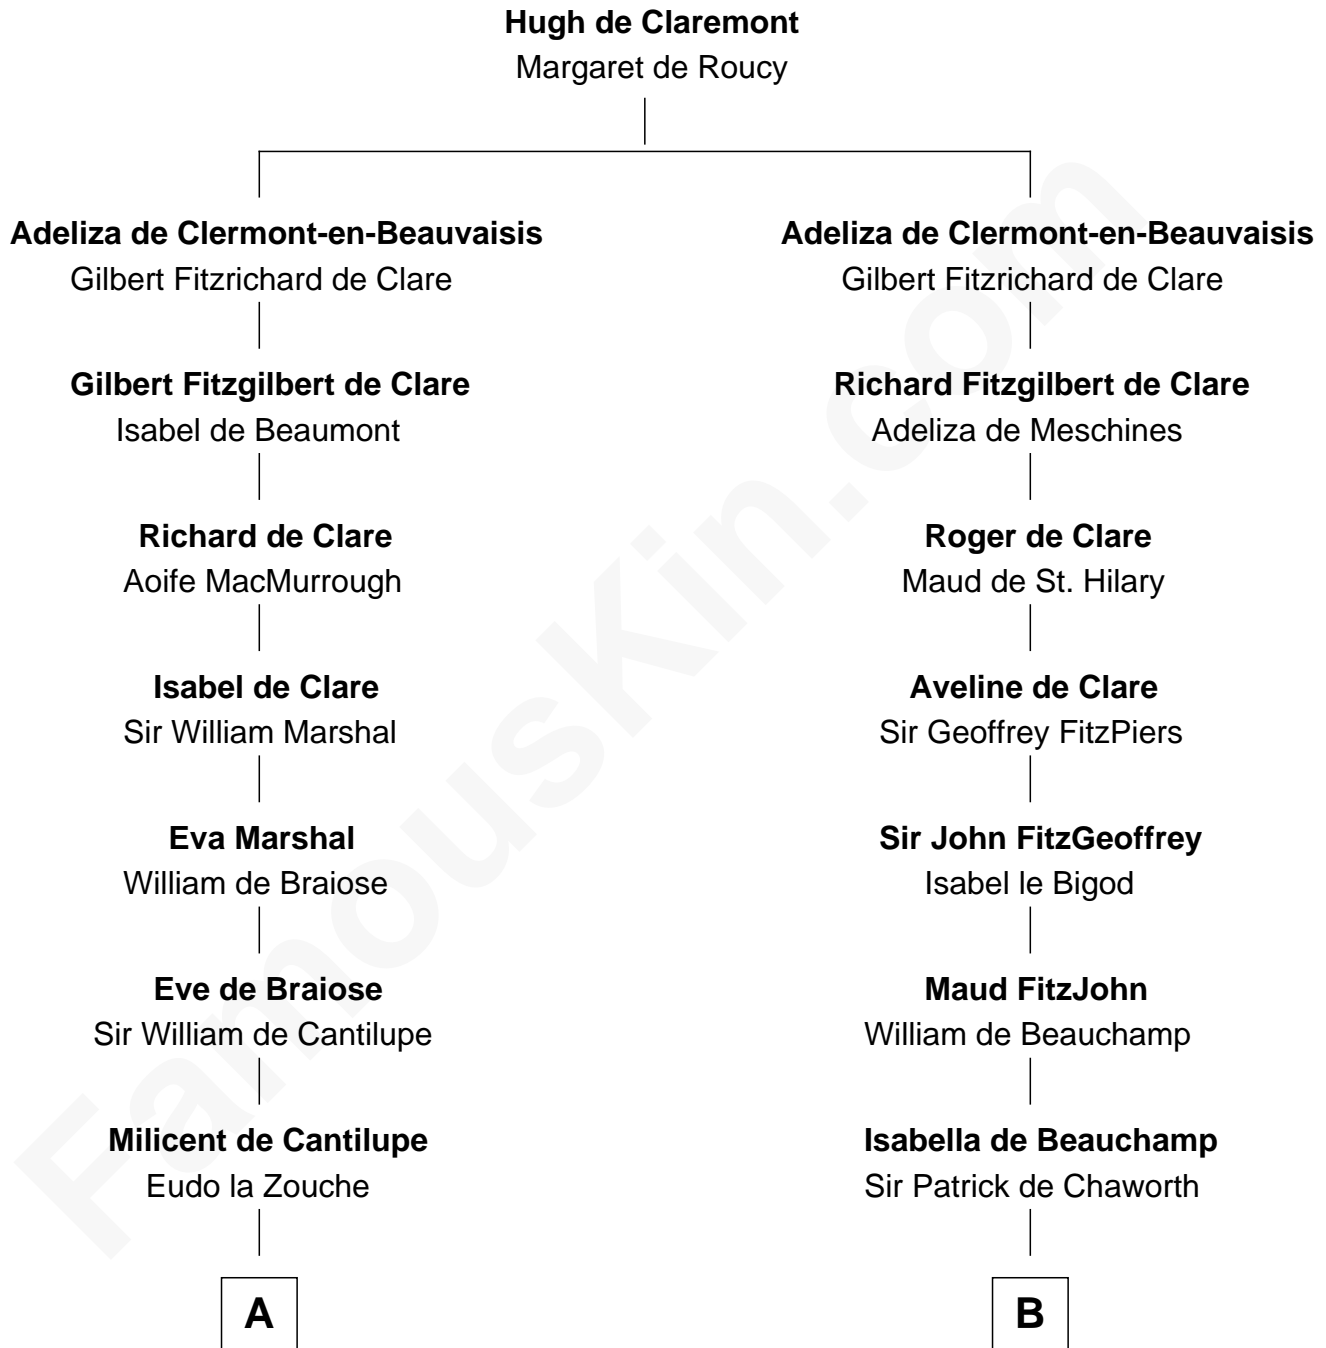

FamousKin.com Relationship Chart of

DeWitt Clinton

6th Governor of New York

21st cousin of

Francis Lightfoot Lee

Signer of the Declaration of Independence

C

William Clinton
Elizabeth Kennedy

James Clinton
Elizabeth Smith

Charles Clinton
Elizabeth Denniston

Gen. James Clinton
Mary DeWitt

DeWitt Clinton
6th Governor of New York

D

Richard Eltonhead
Anne Sutton

Alice Eltonhead
Henry Corbin

Laetitia Corbin
Richard Lee

Gov. Thomas Lee
Hannah Ludwell

Francis Lightfoot Lee
Signer of Declaration of Independence