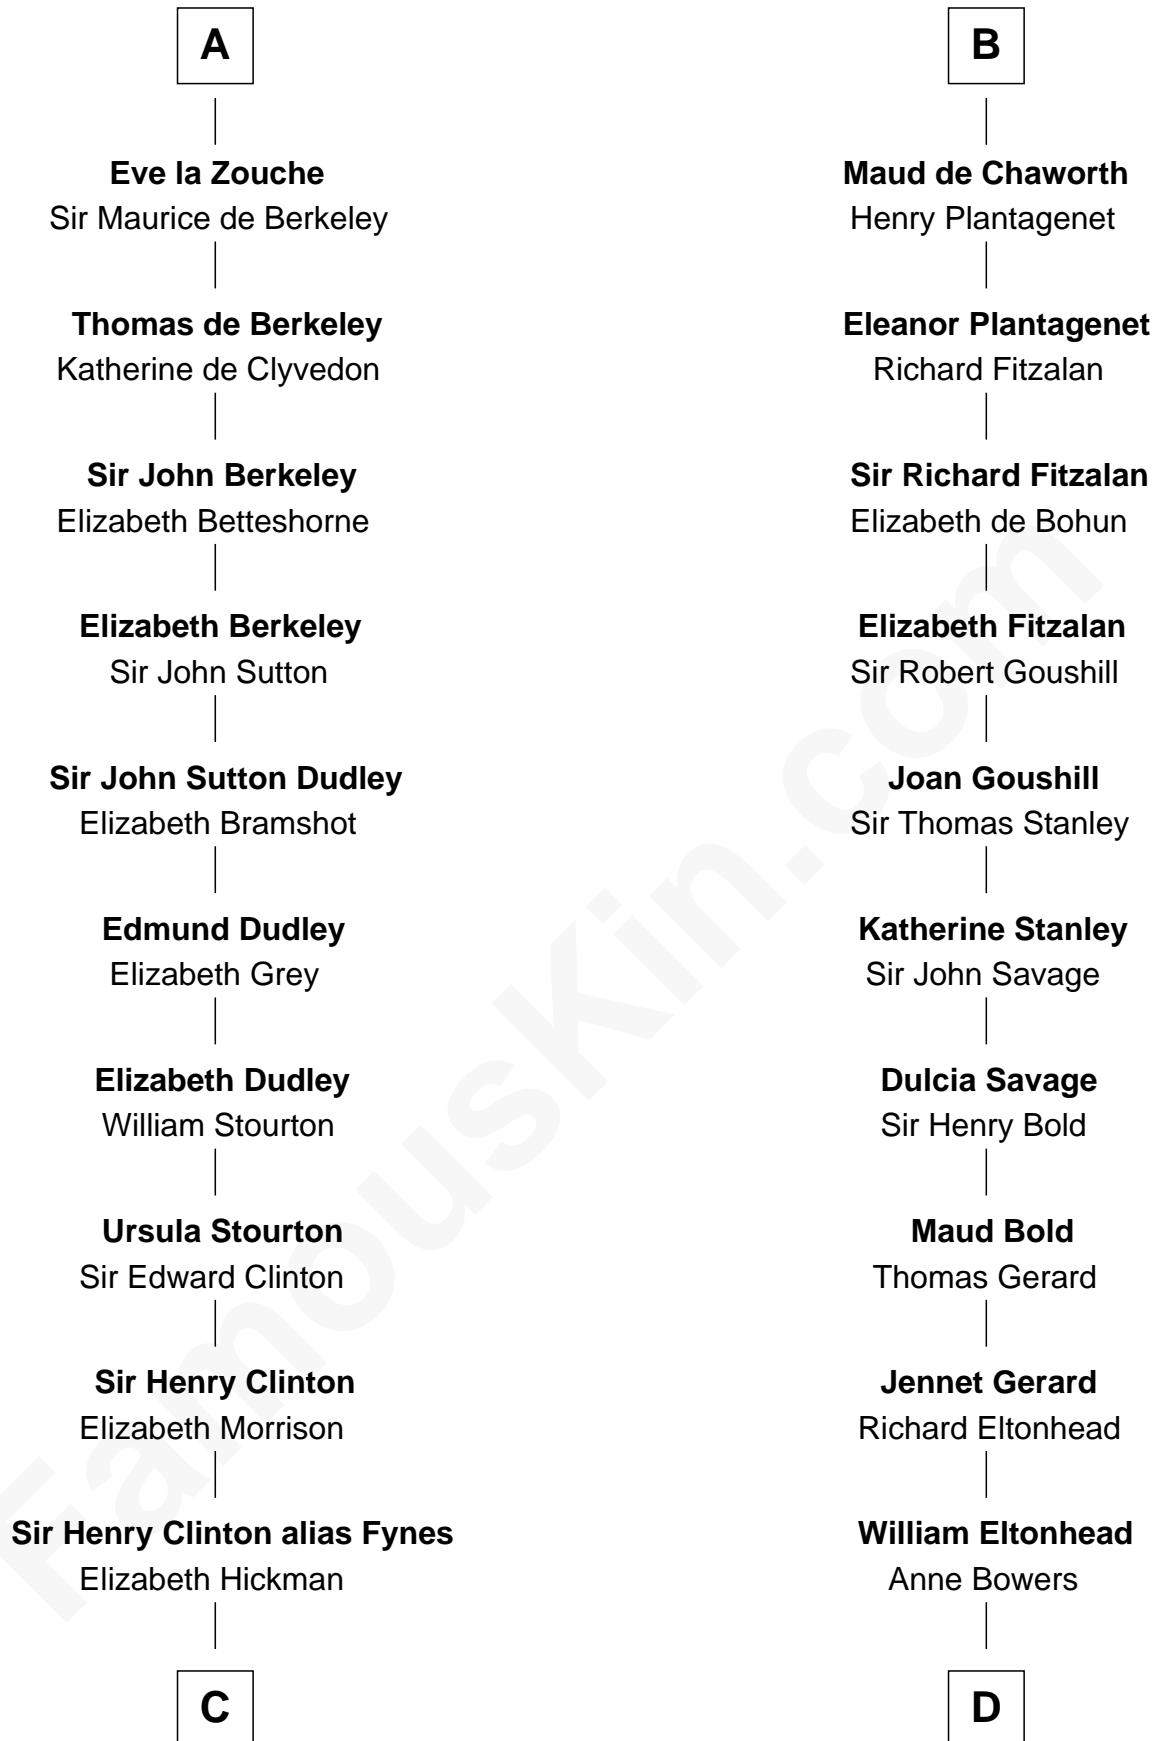

FamousKin.com Relationship Chart of

DeWitt Clinton

6th Governor of New York

21st cousin of

Francis Lightfoot Lee

Signer of the Declaration of Independence

C

William Clinton
Elizabeth Kennedy

James Clinton
Elizabeth Smith

Charles Clinton
Elizabeth Denniston

Gen. James Clinton
Mary DeWitt

DeWitt Clinton
6th Governor of New York

D

Richard Eltonhead
Anne Sutton

Alice Eltonhead
Henry Corbin

Laetitia Corbin
Richard Lee

Gov. Thomas Lee
Hannah Ludwell

Francis Lightfoot Lee
Signer of Declaration of Independence