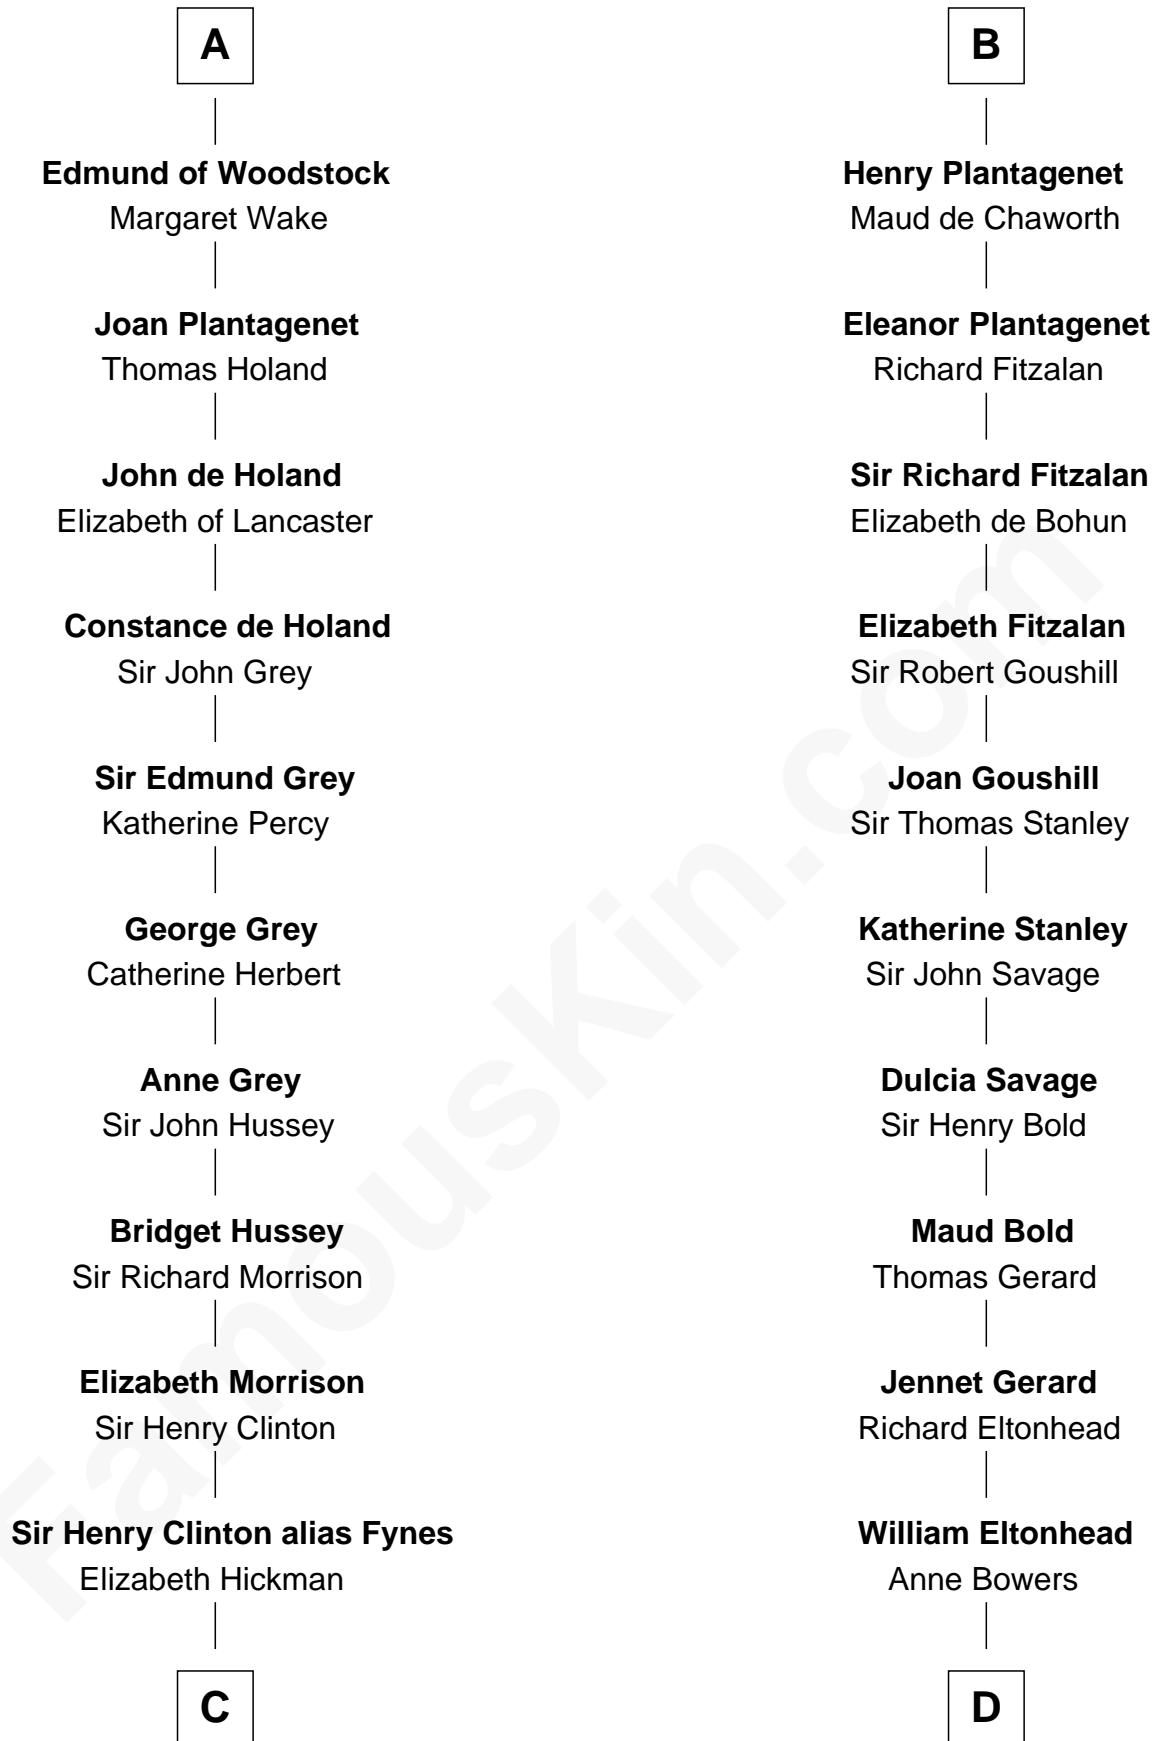

FamousKin.com Relationship Chart of

DeWitt Clinton

6th Governor of New York

21st cousin of

Francis Lightfoot Lee

Signer of the Declaration of Independence

Robert I of Normandy

Herleve of Falaise

William I, King of England

Matilda of Flanders

Henry I, King of England

Maud of Scotland

Maud of England

Geoffrey Plantagenet

Henry II, King of England

Eleanor of Aquitaine

Matilda of Flanders

Henry I, King of England

Maud of Scotland

Maud of England

Geoffrey Plantagenet

Henry II, King of England

Eleanor of Aquitaine

John, King of England

Isabelle of Angoulême

Henry III, King of England

Eleanor of Provence

Edmund Plantagenet

Blanche of Artois

B

C

William Clinton
Elizabeth Kennedy