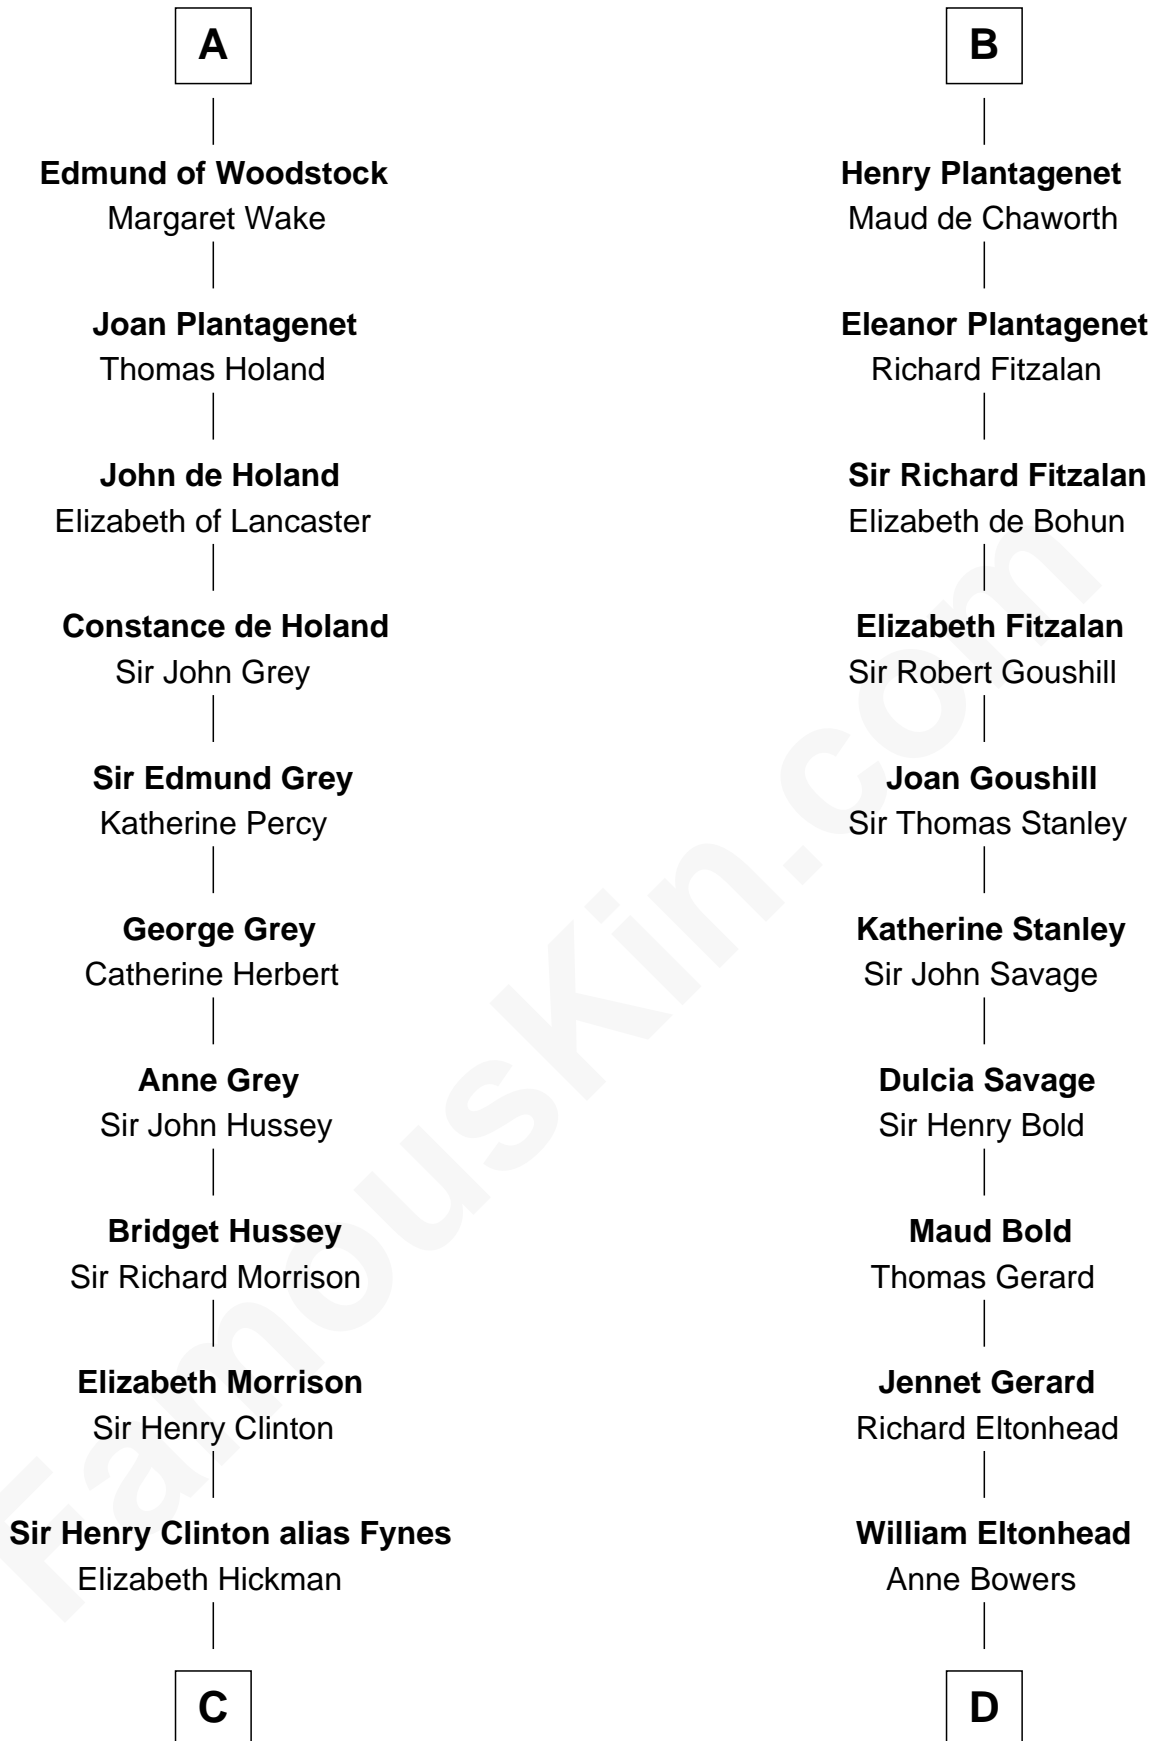

FamousKin.com Relationship Chart of

DeWitt Clinton

6th Governor of New York

21st cousin of

Francis Lightfoot Lee

Signer of the Declaration of Independence

Baudoin V of Flanders

Adela of France

Matilda of Flanders
William I, King of England

Henry I, King of England
Maud of Scotland

Maud of England
Geoffrey Plantagenet

Henry II, King of England
Eleanor of Aquitaine

John, King of England
Isabelle of Angoulême

Henry III, King of England
Eleanor of Provence

Edward I, King of England
Margaret of France

A

Matilda of Flanders
William I, King of England

Henry I, King of England
Maud of Scotland

Maud of England
Geoffrey Plantagenet

Henry II, King of England
Eleanor of Aquitaine

John, King of England
Isabelle of Angoulême

Henry III, King of England
Eleanor of Provence

Edmund Plantagenet
Blanche of Artois

B

C

William Clinton
Elizabeth Kennedy