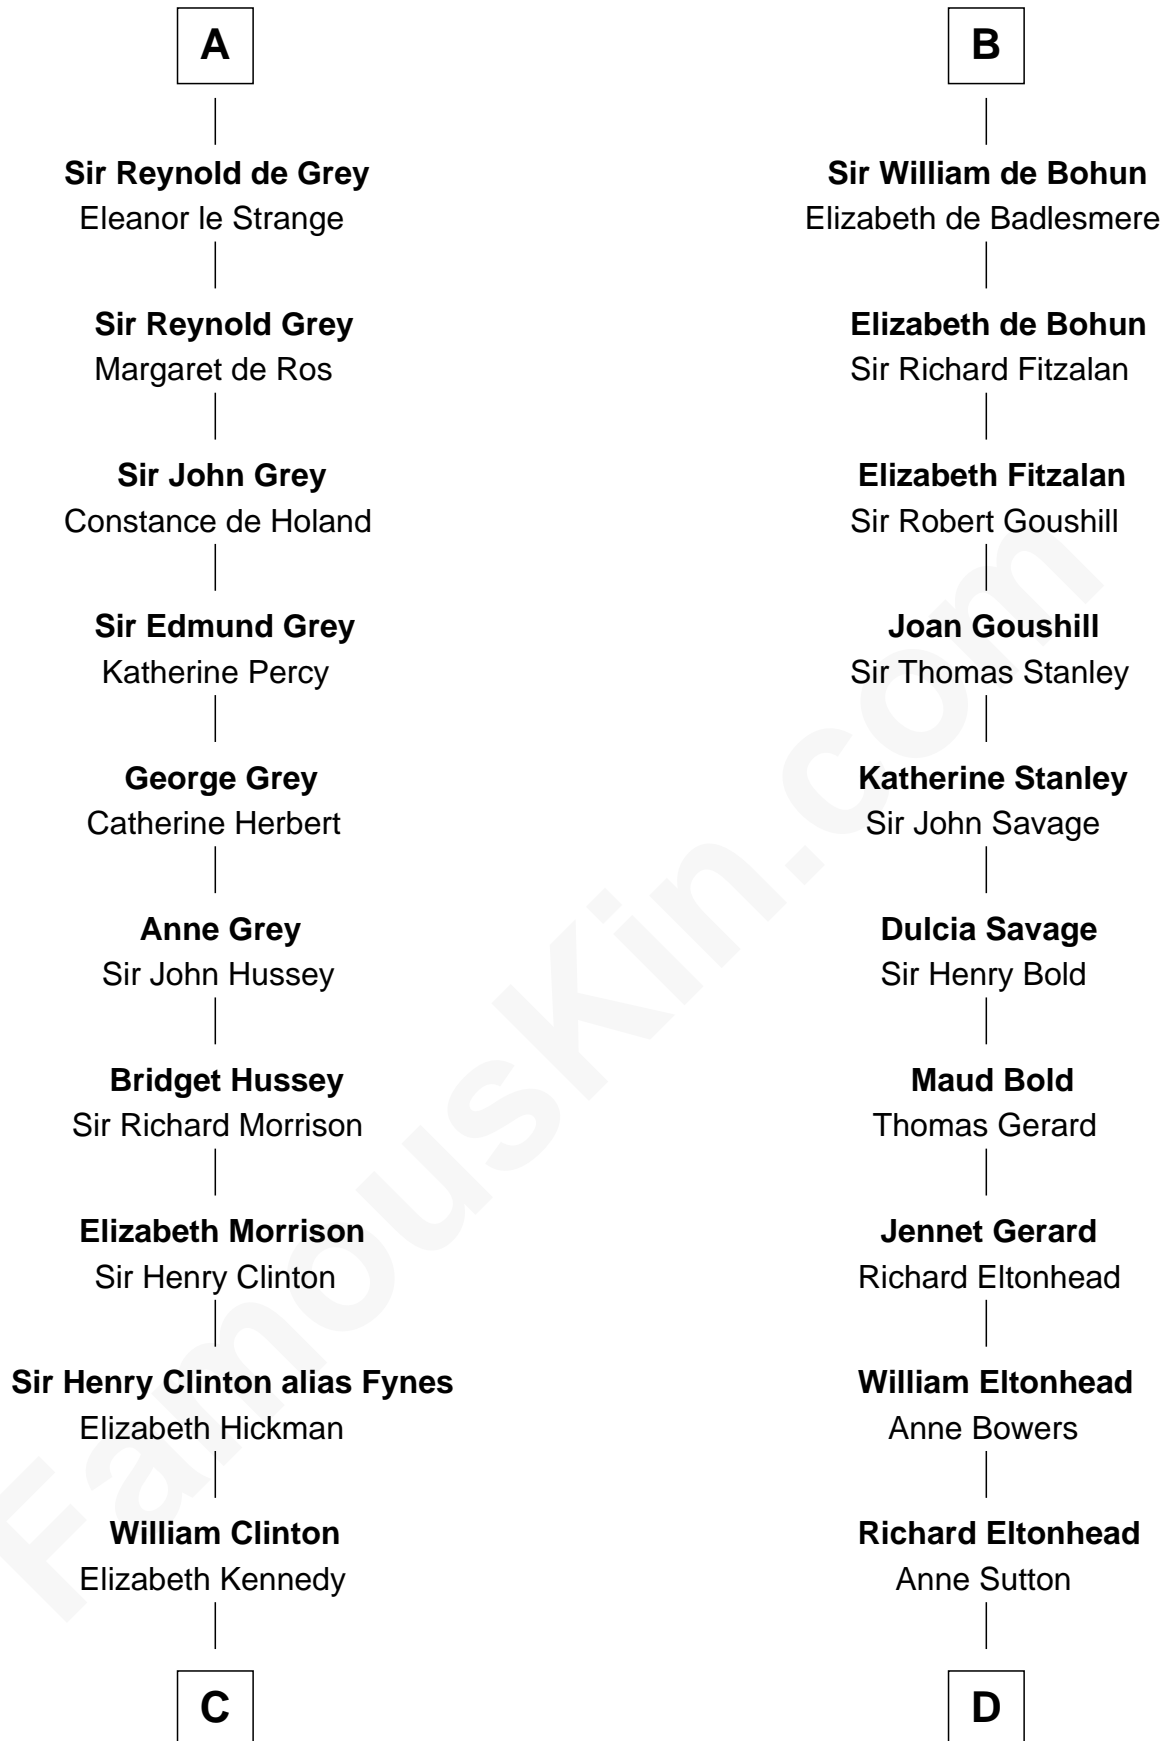

FamousKin.com Relationship Chart of

DeWitt Clinton

6th Governor of New York

20th cousin of

Francis Lightfoot Lee

Signer of the Declaration of Independence

Miles of Gloucester

Sibyl de Neufmarche

Eleanor de Bohun

Sir John de Verdun

Maud de Verdun

Sir John de Grey

Sir Roger de Grey

Elizabeth de Hastings

A

Margaret of Hereford

Eleanor de Braiose

Humphrey de Bohun

Maud de Fiennes

Humphrey de Bohun

Elizabeth Plantagenet

B

C

James Clinton
Elizabeth Smith

Charles Clinton
Elizabeth Denniston

Gen. James Clinton
Mary DeWitt

DeWitt Clinton
6th Governor of New York

D

Alice Eltonhead
Henry Corbin

Laetitia Corbin
Richard Lee

Gov. Thomas Lee
Hannah Ludwell

Francis Lightfoot Lee
Signer of Declaration of Independence