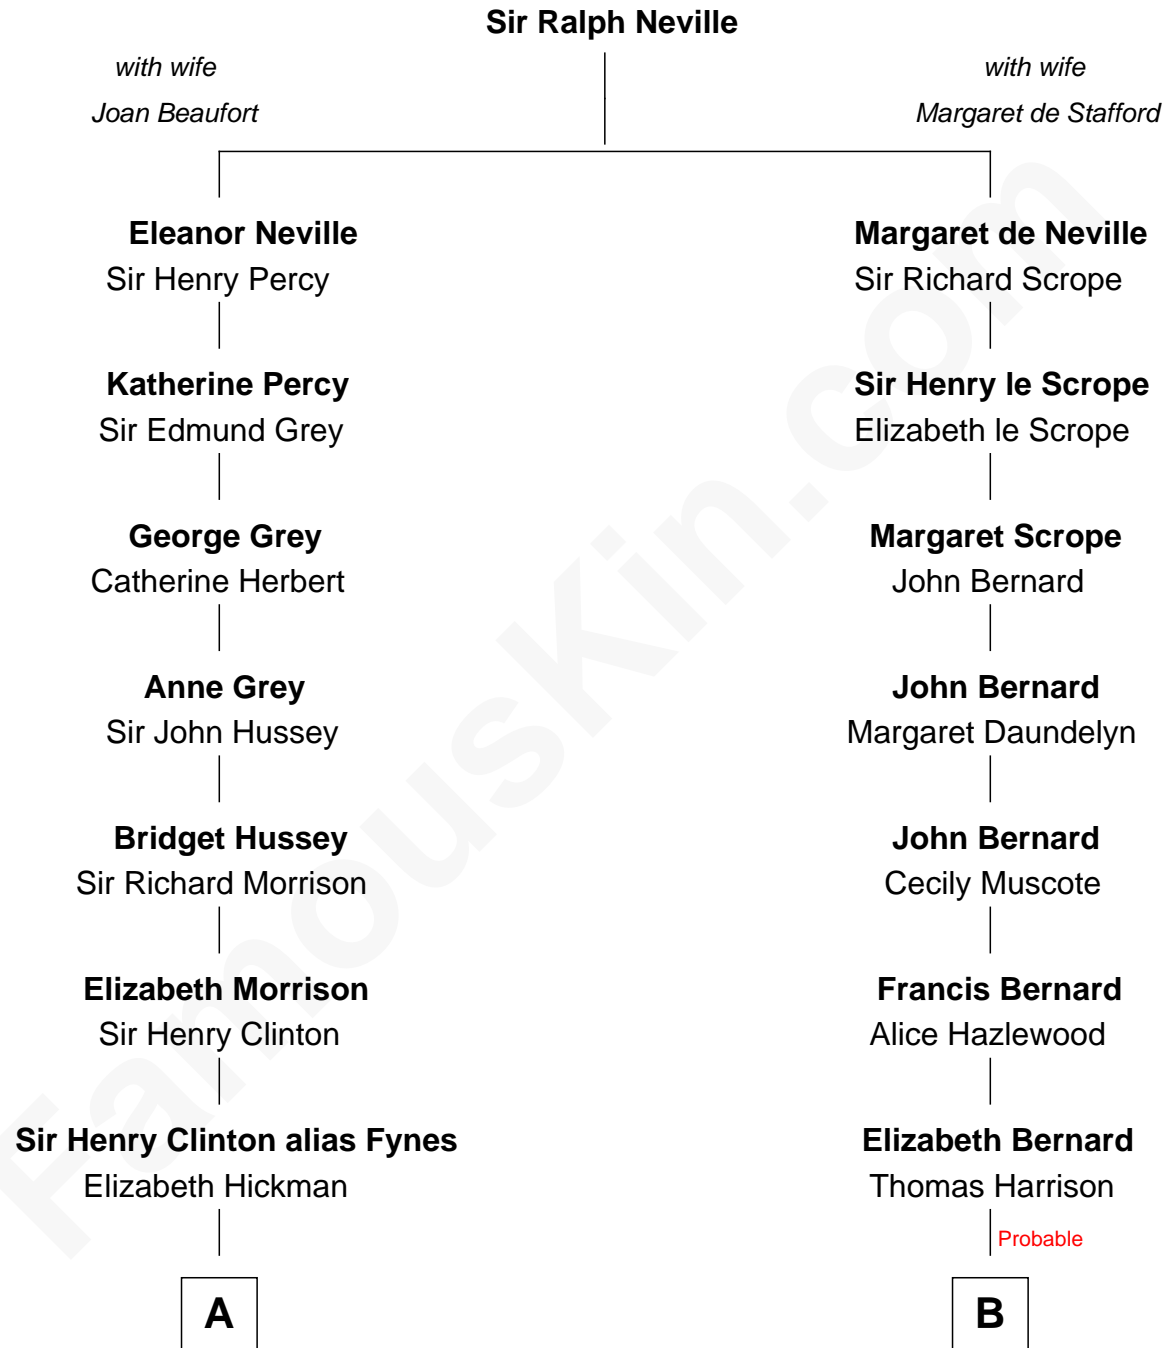

# FamousKin.com Relationship Chart of

**DeWitt Clinton**

*6th Governor of New York*

11th cousin of

**Francis Lightfoot Lee**

*Signer of the Declaration of Independence*

**A**

**William Clinton**  
Elizabeth Kennedy

**James Clinton**  
Elizabeth Smith

**Charles Clinton**  
Elizabeth Denniston

**Gen. James Clinton**  
Mary DeWitt

**DeWitt Clinton**  
*6th Governor of New York*

**B**

**Benjamin Harrison**  
Mary - - - - -