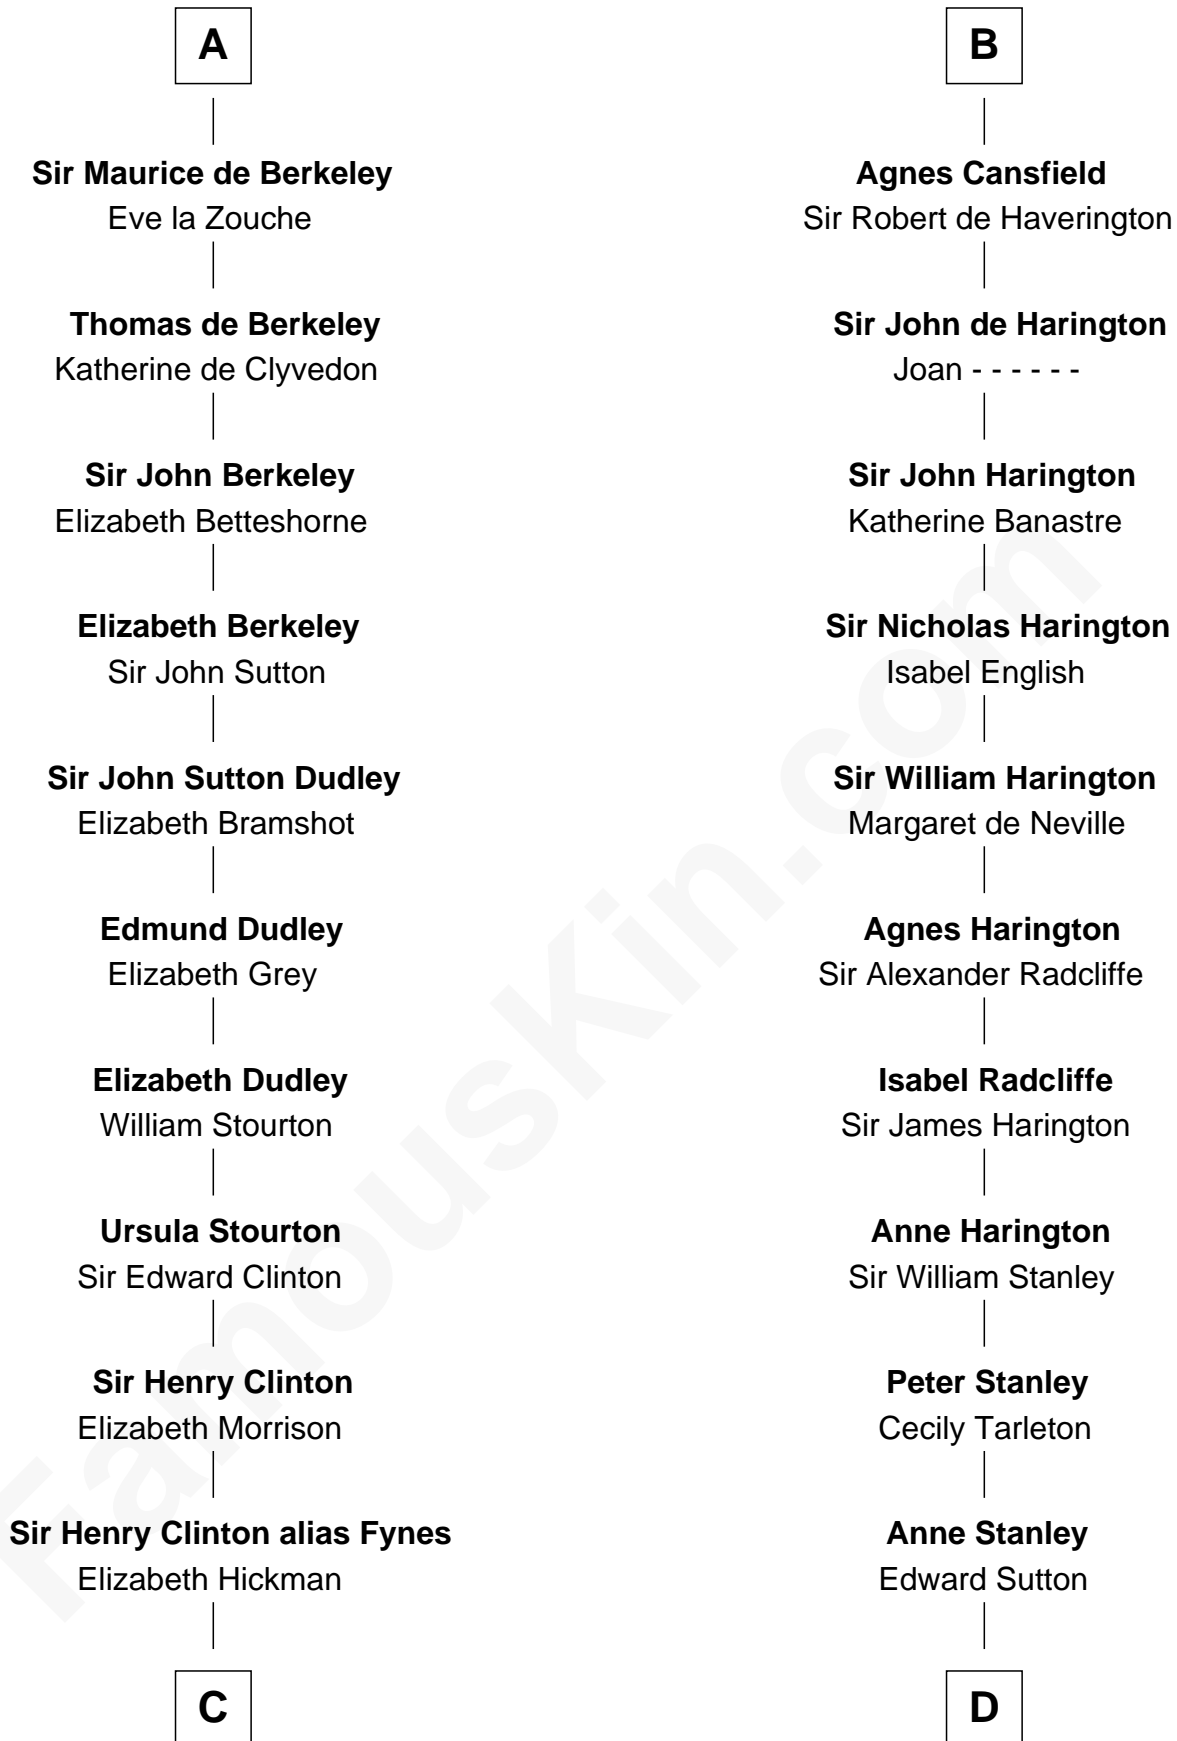

FamousKin.com Relationship Chart of

DeWitt Clinton

6th Governor of New York

21st cousin of

Francis Lightfoot Lee

Signer of the Declaration of Independence

Gospatric I of Northumbria

C

William Clinton
Elizabeth Kennedy

James Clinton
Elizabeth Smith

Charles Clinton
Elizabeth Denniston

Gen. James Clinton
Mary DeWitt

DeWitt Clinton
6th Governor of New York

D

Anne Sutton
Richard Eltonhead

Alice Eltonhead
Henry Corbin