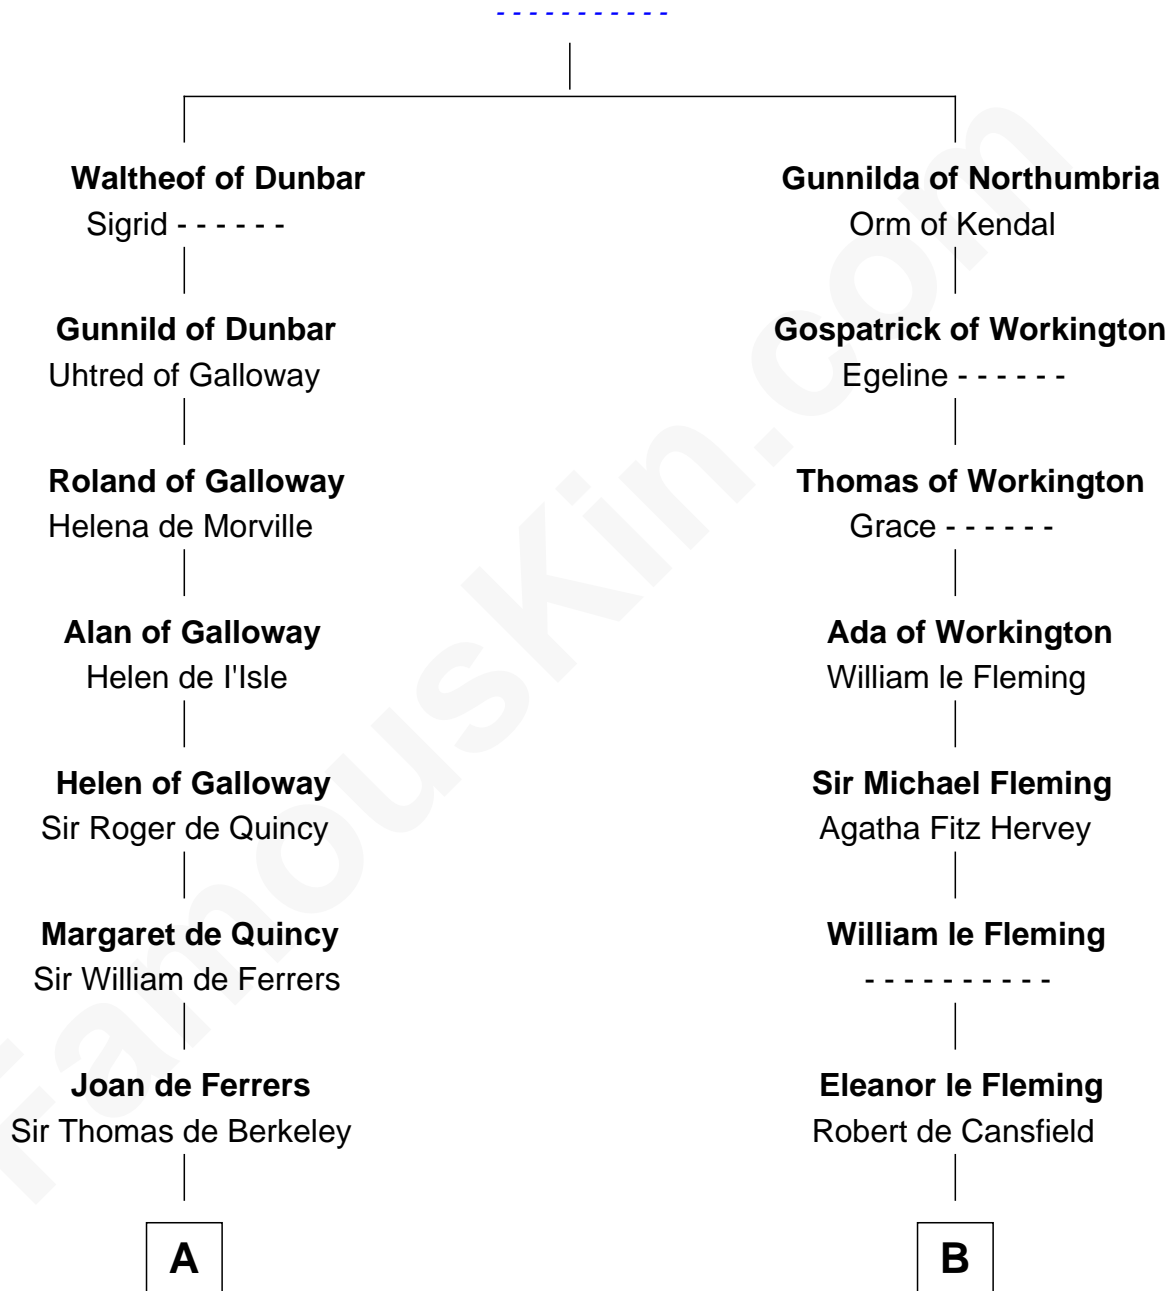

FamousKin.com Relationship Chart of

DeWitt Clinton

6th Governor of New York

21st cousin of

Francis Lightfoot Lee

Signer of the Declaration of Independence

Gospatric I of Northumbria

C

William Clinton
Elizabeth Kennedy

James Clinton
Elizabeth Smith

Charles Clinton
Elizabeth Denniston

Gen. James Clinton
Mary DeWitt

DeWitt Clinton
6th Governor of New York

D

Anne Sutton
Richard Eltonhead

Alice Eltonhead
Henry Corbin

Laetitia Corbin
Richard Lee

Gov. Thomas Lee
Hannah Ludwell

Francis Lightfoot Lee
Signer of Declaration of Independence