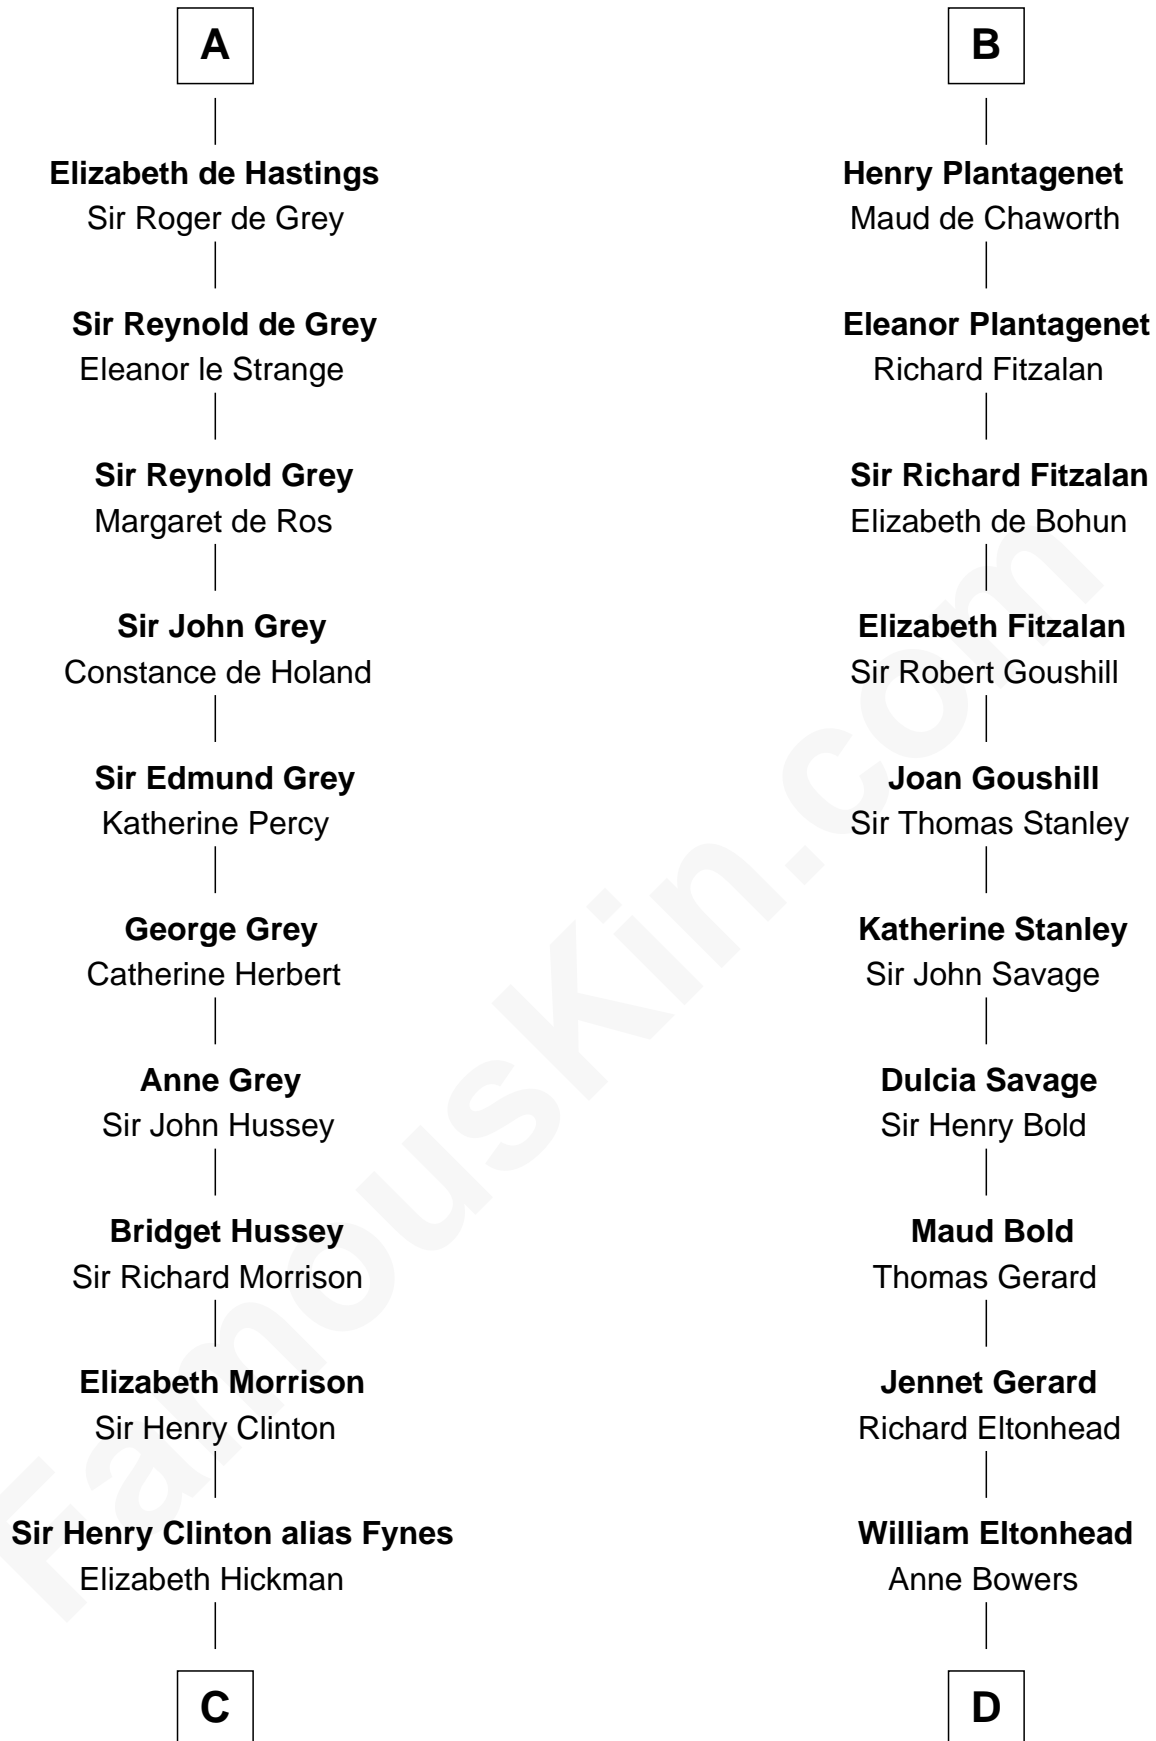

FamousKin.com Relationship Chart of

DeWitt Clinton

6th Governor of New York

21st cousin of

Francis Lightfoot Lee

Signer of the Declaration of Independence

Duncan I of Scotland

Malcolm III of Scotland

Maud of Scotland

Henry I, King of England

Maud of England

Geoffrey Plantagenet

Henry II, King of England

Eleanor of Aquitaine

John, King of England

Isabelle of Angoulême

Henry III, King of England

Eleanor of Provence

Edmund Plantagenet

Blanche of Artois

B

C

William Clinton
Elizabeth Kennedy

James Clinton
Elizabeth Smith