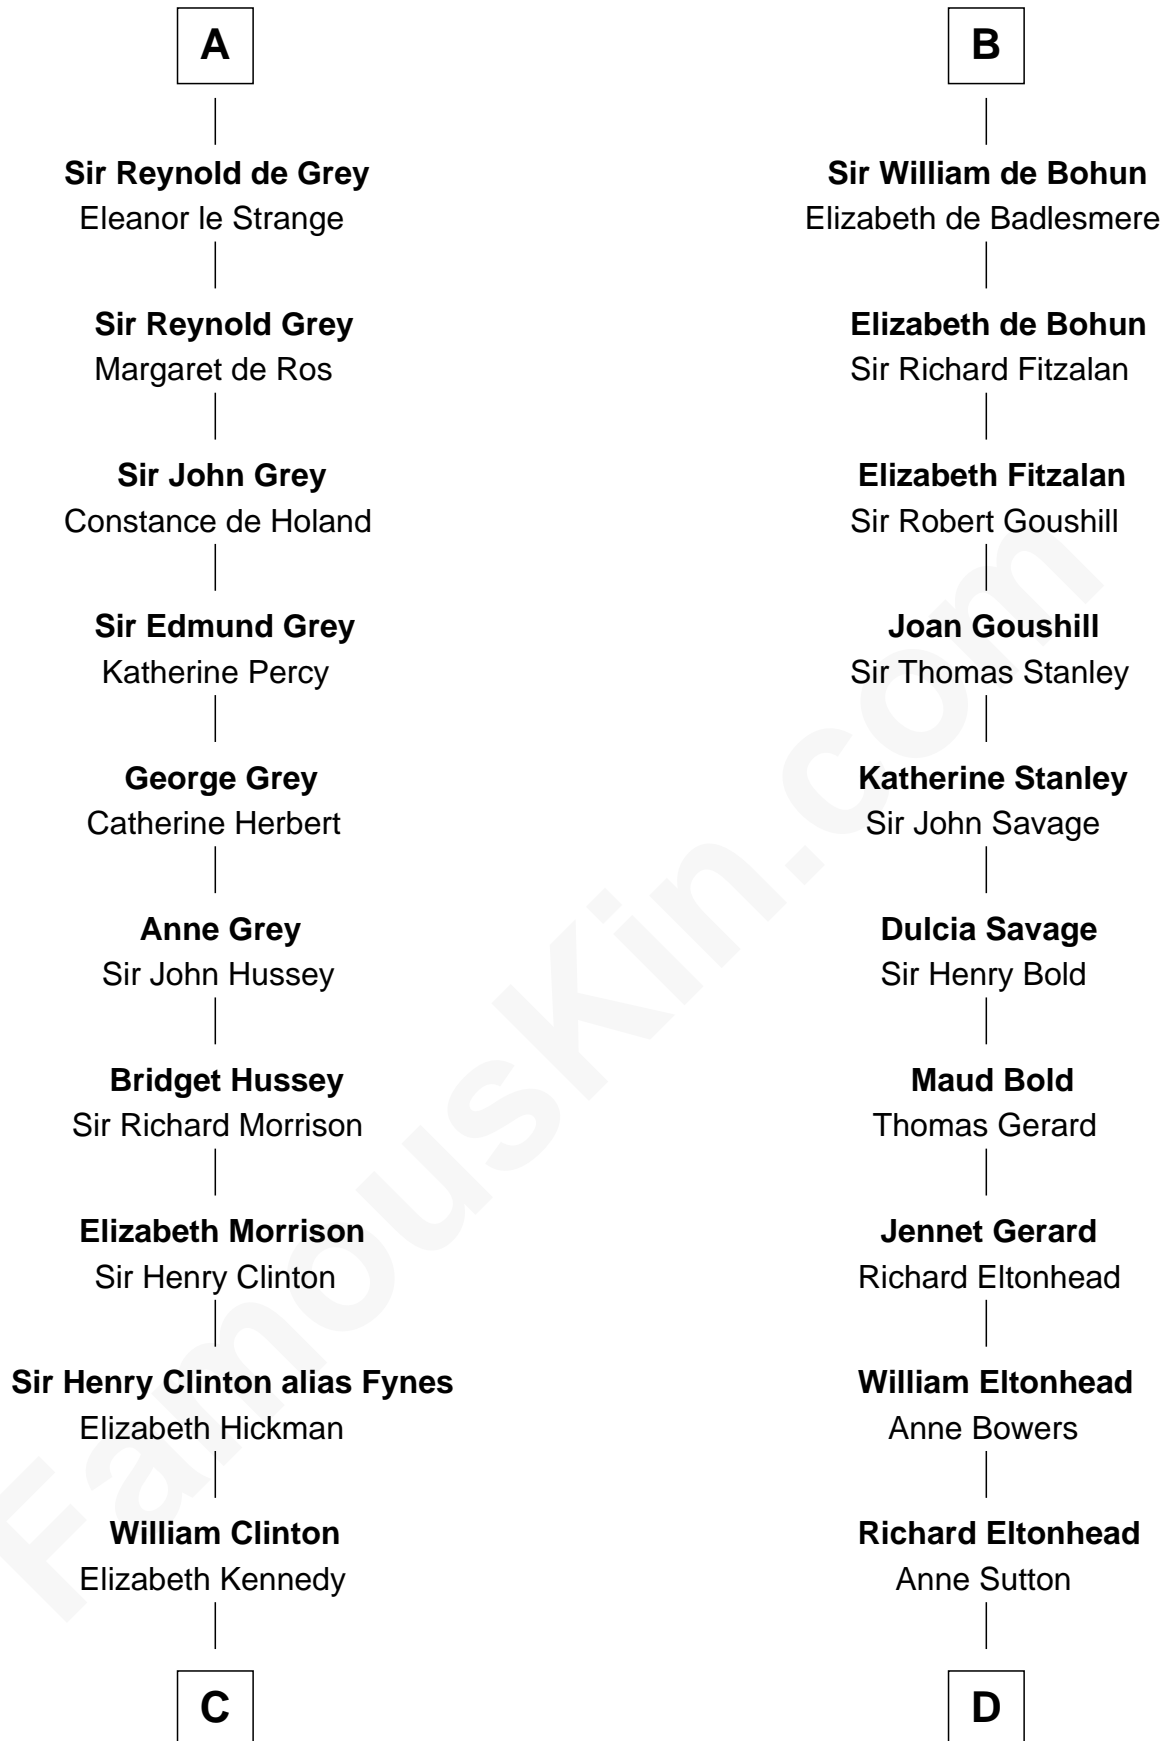

FamousKin.com Relationship Chart of

DeWitt Clinton

6th Governor of New York

20th cousin of

Francis Lightfoot Lee

Signer of the Declaration of Independence

C

James Clinton
Elizabeth Smith

Charles Clinton
Elizabeth Denniston

Gen. James Clinton
Mary DeWitt

DeWitt Clinton
6th Governor of New York

D

Alice Eltonhead
Henry Corbin

Laetitia Corbin
Richard Lee

Gov. Thomas Lee
Hannah Ludwell

Francis Lightfoot Lee
Signer of Declaration of Independence