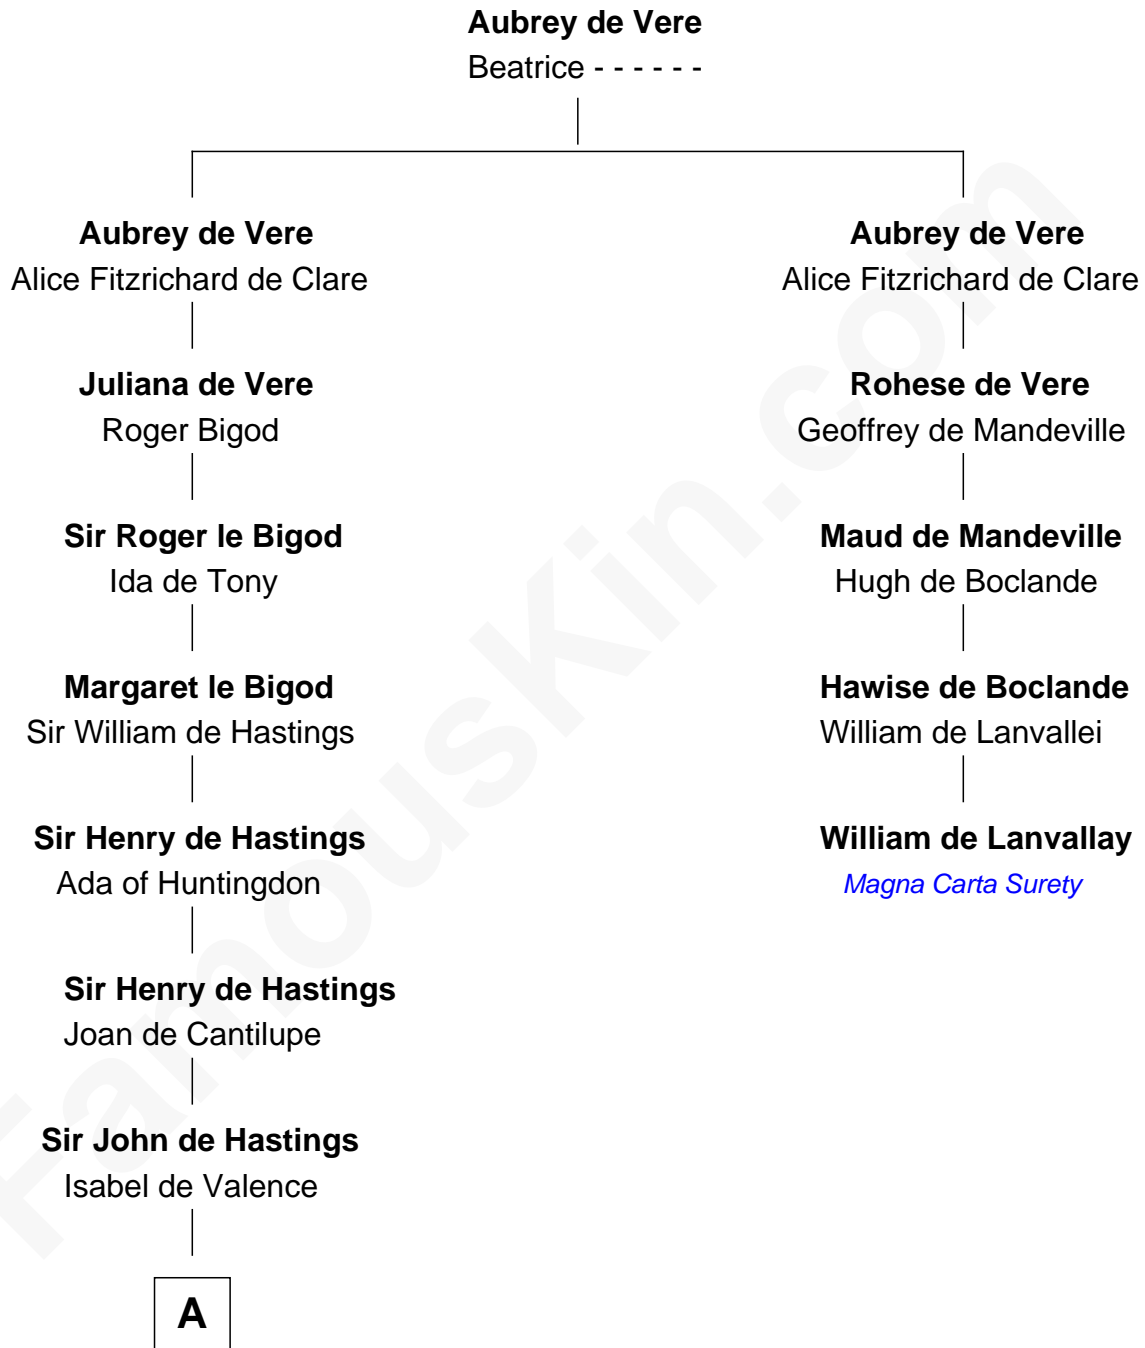

# FamousKin.com Relationship Chart of

**DeWitt Clinton**

*6th Governor of New York*

4th cousin 17 times removed of

**William de Lanvallay**

*Magna Carta Surety*

**B**

William Clinton  
Elizabeth Kennedy

James Clinton  
Elizabeth Smith

Charles Clinton  
Elizabeth Denniston

Gen. James Clinton  
Mary DeWitt

DeWitt Clinton  
*6th Governor of New York*

FamousKin.com