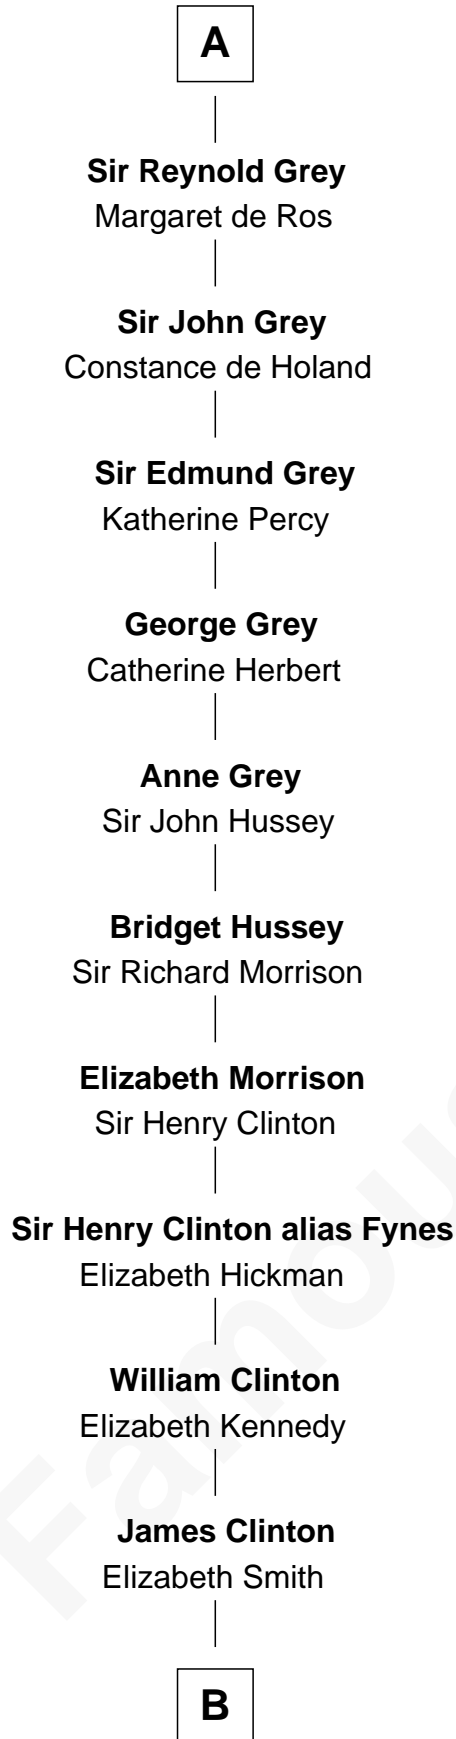

FamousKin.com Relationship Chart of

DeWitt Clinton

6th Governor of New York

1st cousin 18 times removed of

William de Lanvallay

Magna Carta Surety

B

Charles Clinton
Elizabeth Denniston

Gen. James Clinton
Mary DeWitt

DeWitt Clinton
6th Governor of New York

FamousKin.com