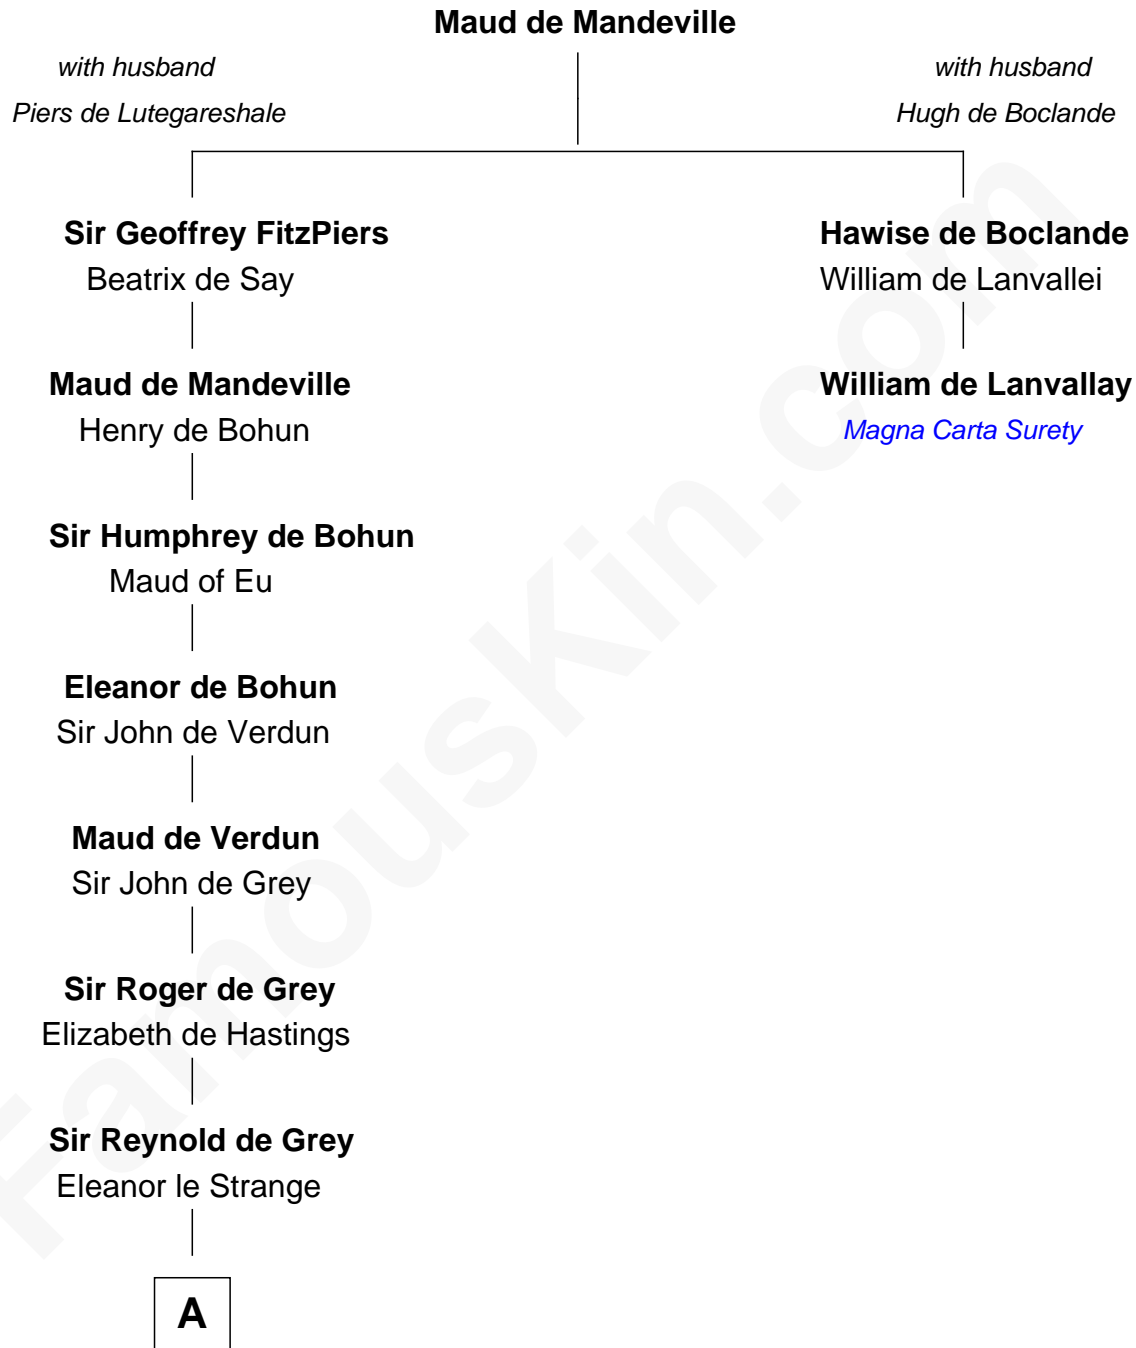

FamousKin.com Relationship Chart of

DeWitt Clinton

6th Governor of New York

1st cousin 18 times removed of

William de Lanvallay

Magna Carta Surety

B

Charles Clinton
Elizabeth Denniston

Gen. James Clinton
Mary DeWitt

DeWitt Clinton
6th Governor of New York

FamousKin.com