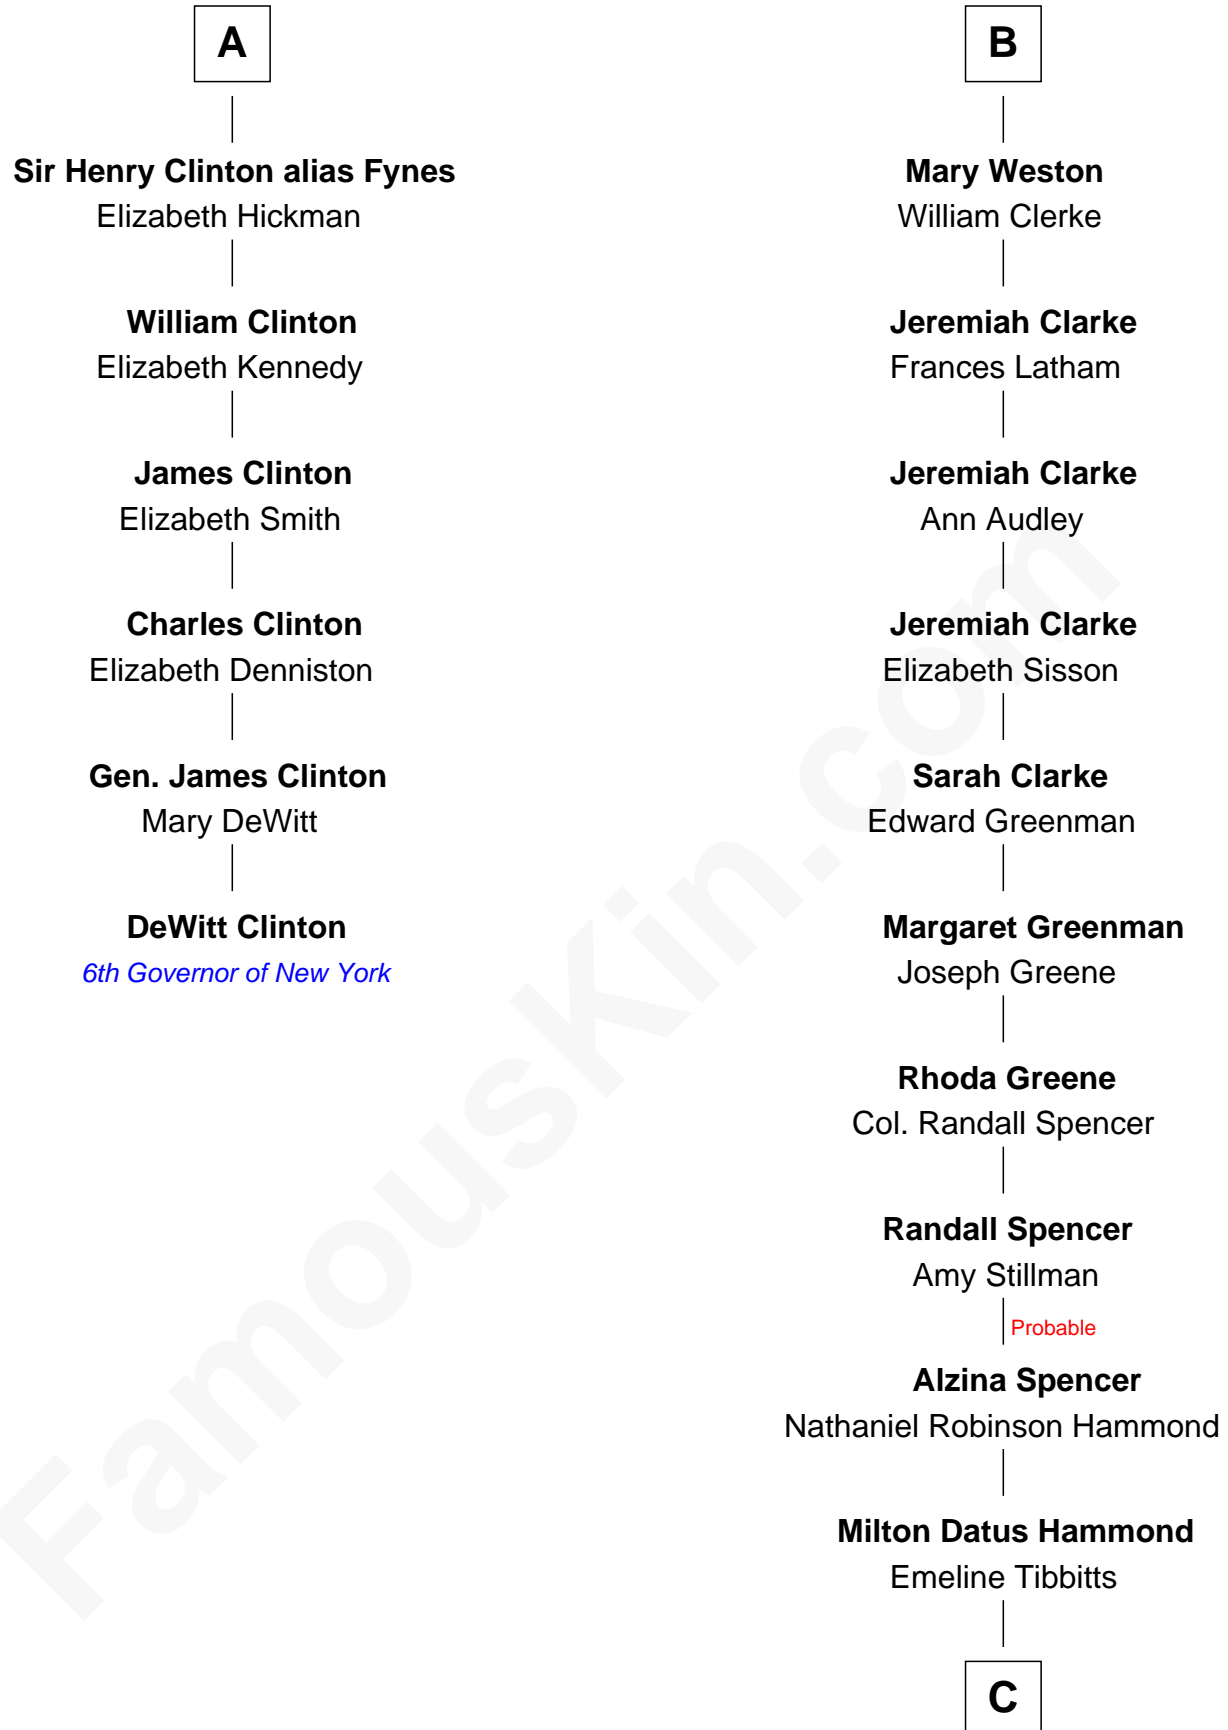

FamousKin.com Relationship Chart of

DeWitt Clinton

6th Governor of New York

12th cousin 9 times removed of

Amy Adams

Movie Actress

Sir Walter Blount

Sancha de Ayala