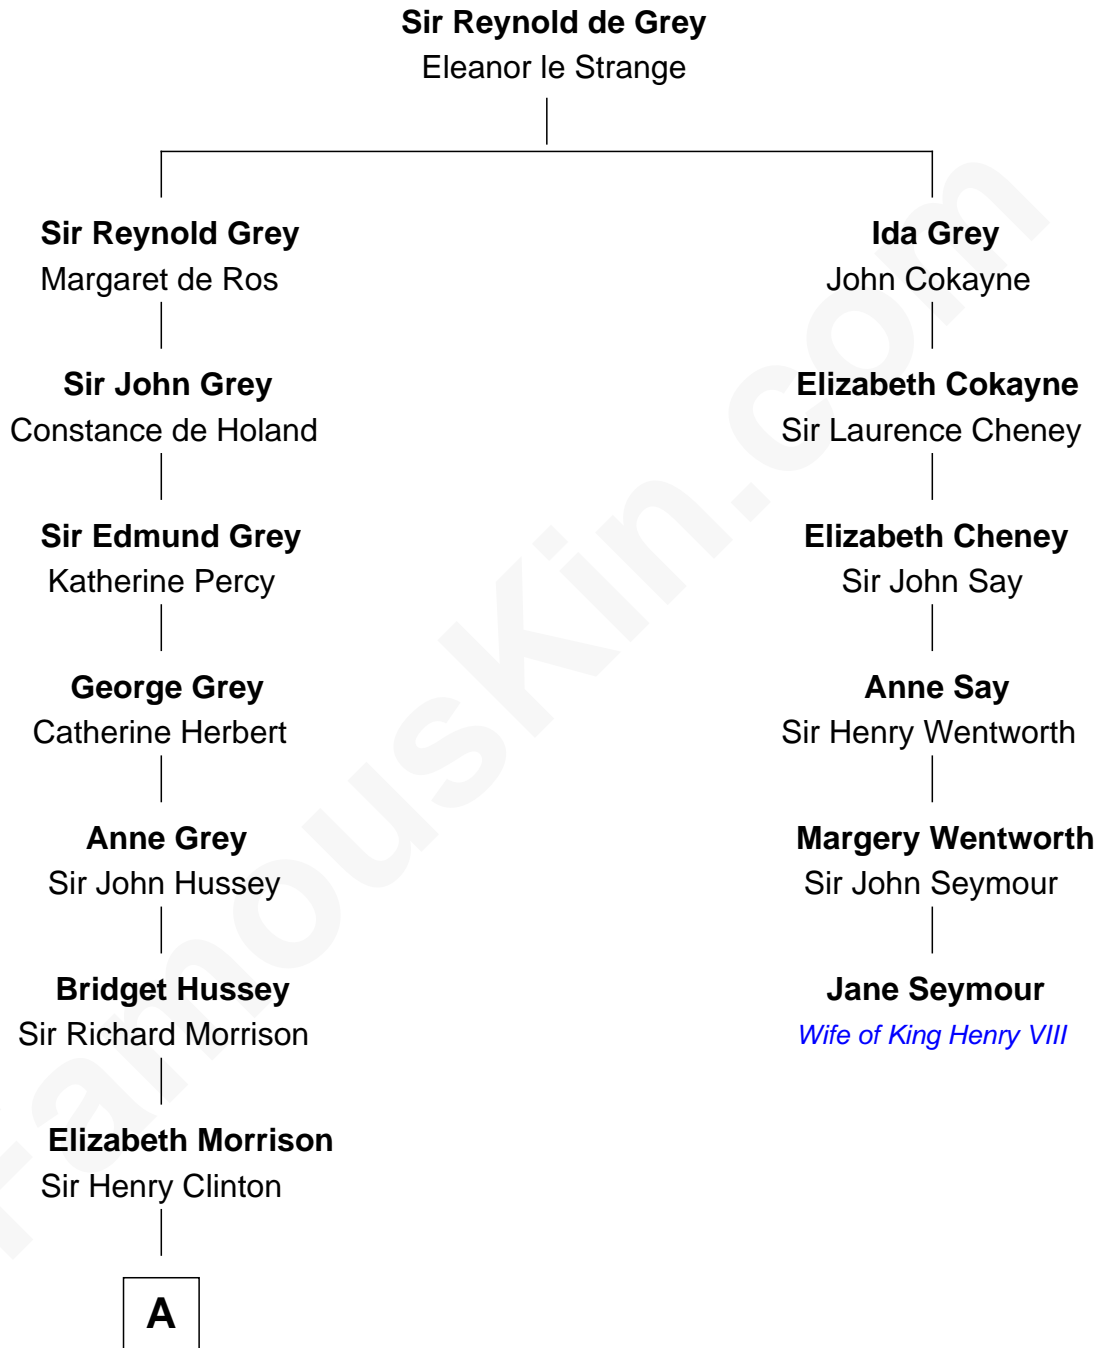

FamousKin.com Relationship Chart of

DeWitt Clinton

6th Governor of New York

5th cousin 7 times removed of

Jane Seymour

3rd Wife of King Henry VIII

A

—
Sir Henry Clinton alias Fynes

Elizabeth Hickman

—
William Clinton

Elizabeth Kennedy

—
James Clinton

Elizabeth Smith

—
Charles Clinton

Elizabeth Denniston

—
Gen. James Clinton

Mary DeWitt

—
DeWitt Clinton

6th Governor of New York