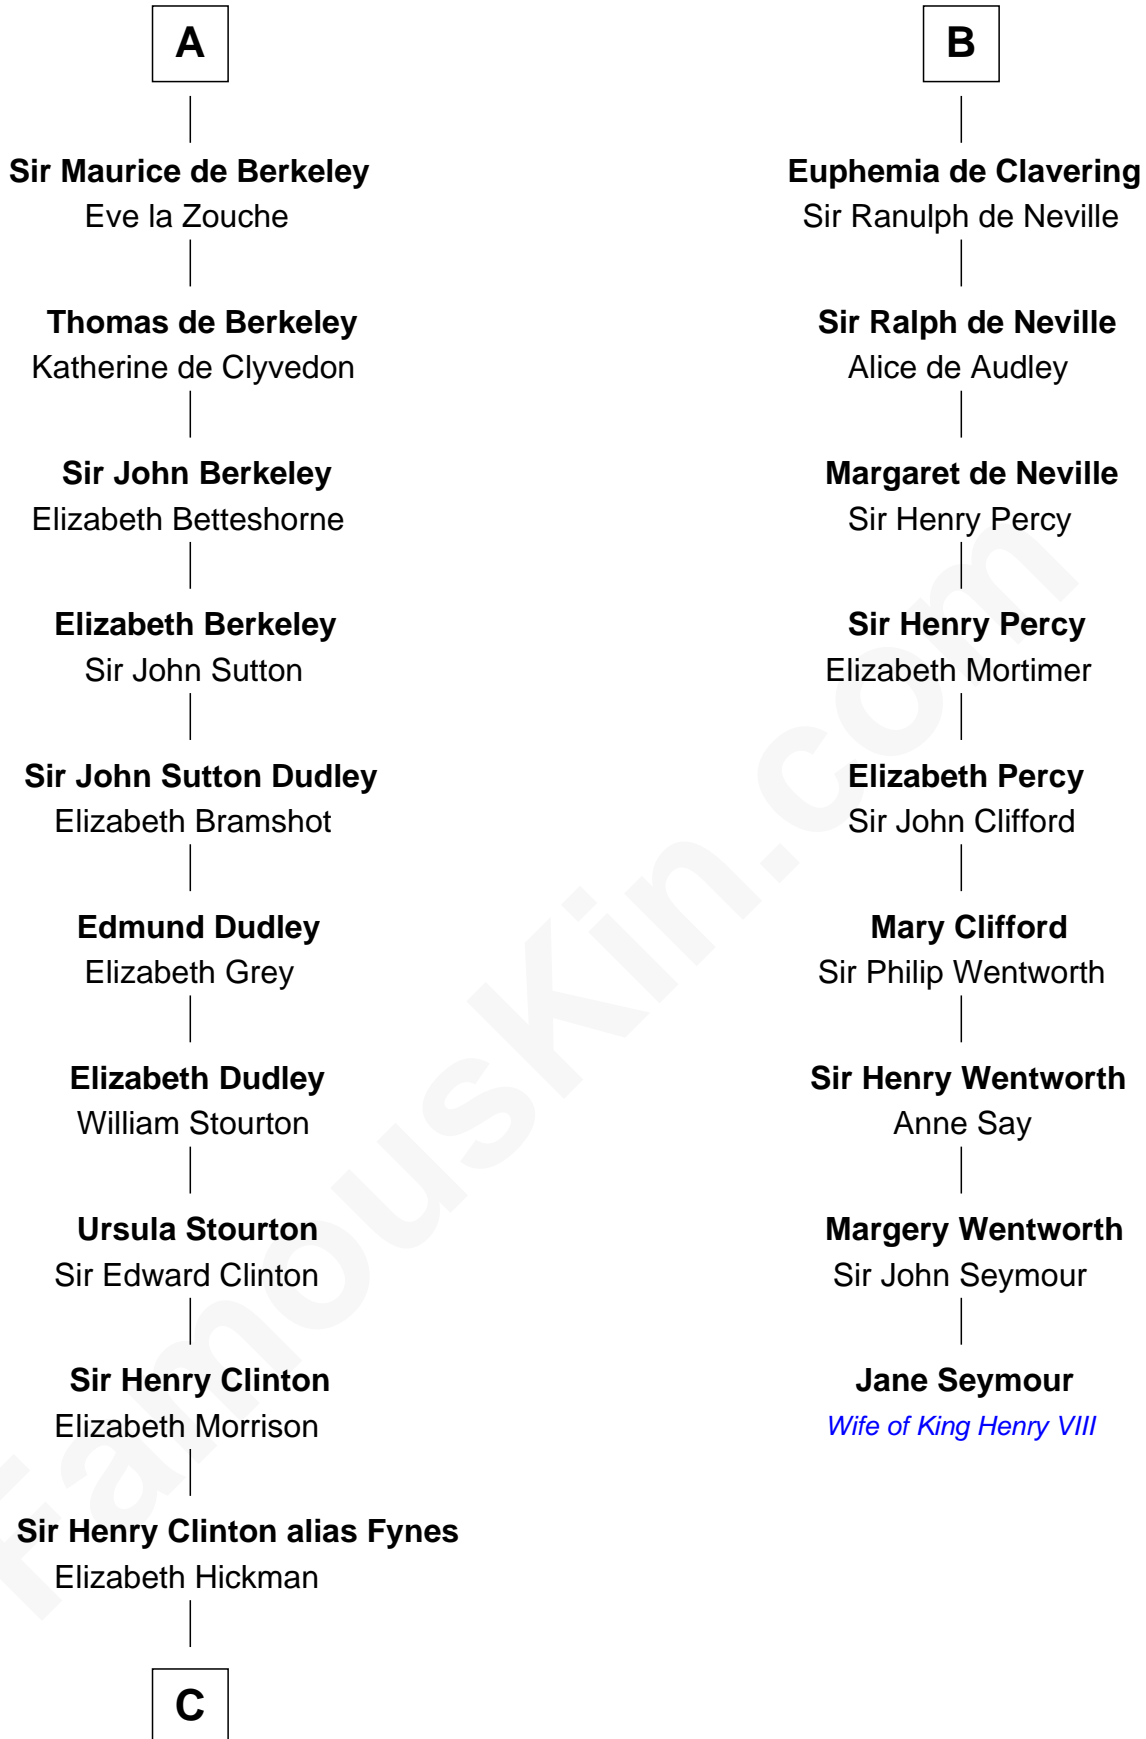

# FamousKin.com Relationship Chart of

**DeWitt Clinton**

*6th Governor of New York*

15th cousin 6 times removed of

**Jane Seymour**

*3rd Wife of King Henry VIII*

**Hugh de Grantmesnil**

**C**

William Clinton  
Elizabeth Kennedy

James Clinton  
Elizabeth Smith

Charles Clinton  
Elizabeth Denniston

Gen. James Clinton  
Mary DeWitt

DeWitt Clinton  
*6th Governor of New York*

FamousKin.com