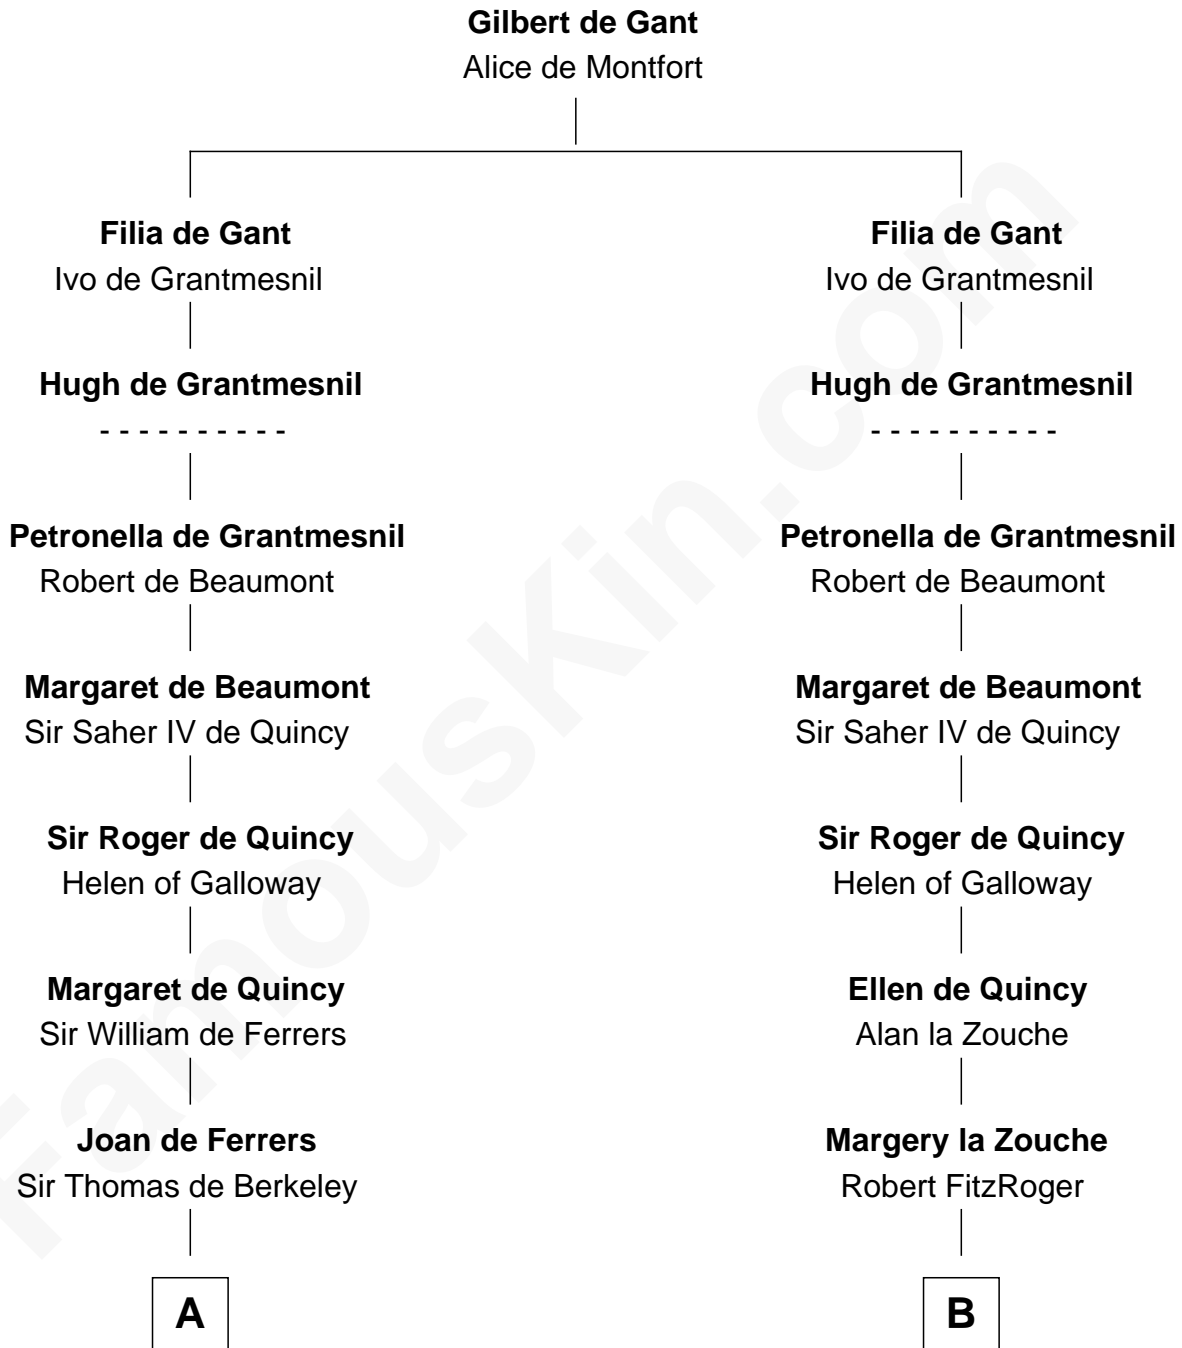

# FamousKin.com Relationship Chart of

**DeWitt Clinton**

*6th Governor of New York*

15th cousin 6 times removed of

**Jane Seymour**

*3rd Wife of King Henry VIII*

**C**

William Clinton  
Elizabeth Kennedy

James Clinton  
Elizabeth Smith

Charles Clinton  
Elizabeth Denniston

Gen. James Clinton  
Mary DeWitt

DeWitt Clinton  
*6th Governor of New York*

FamousKin.com