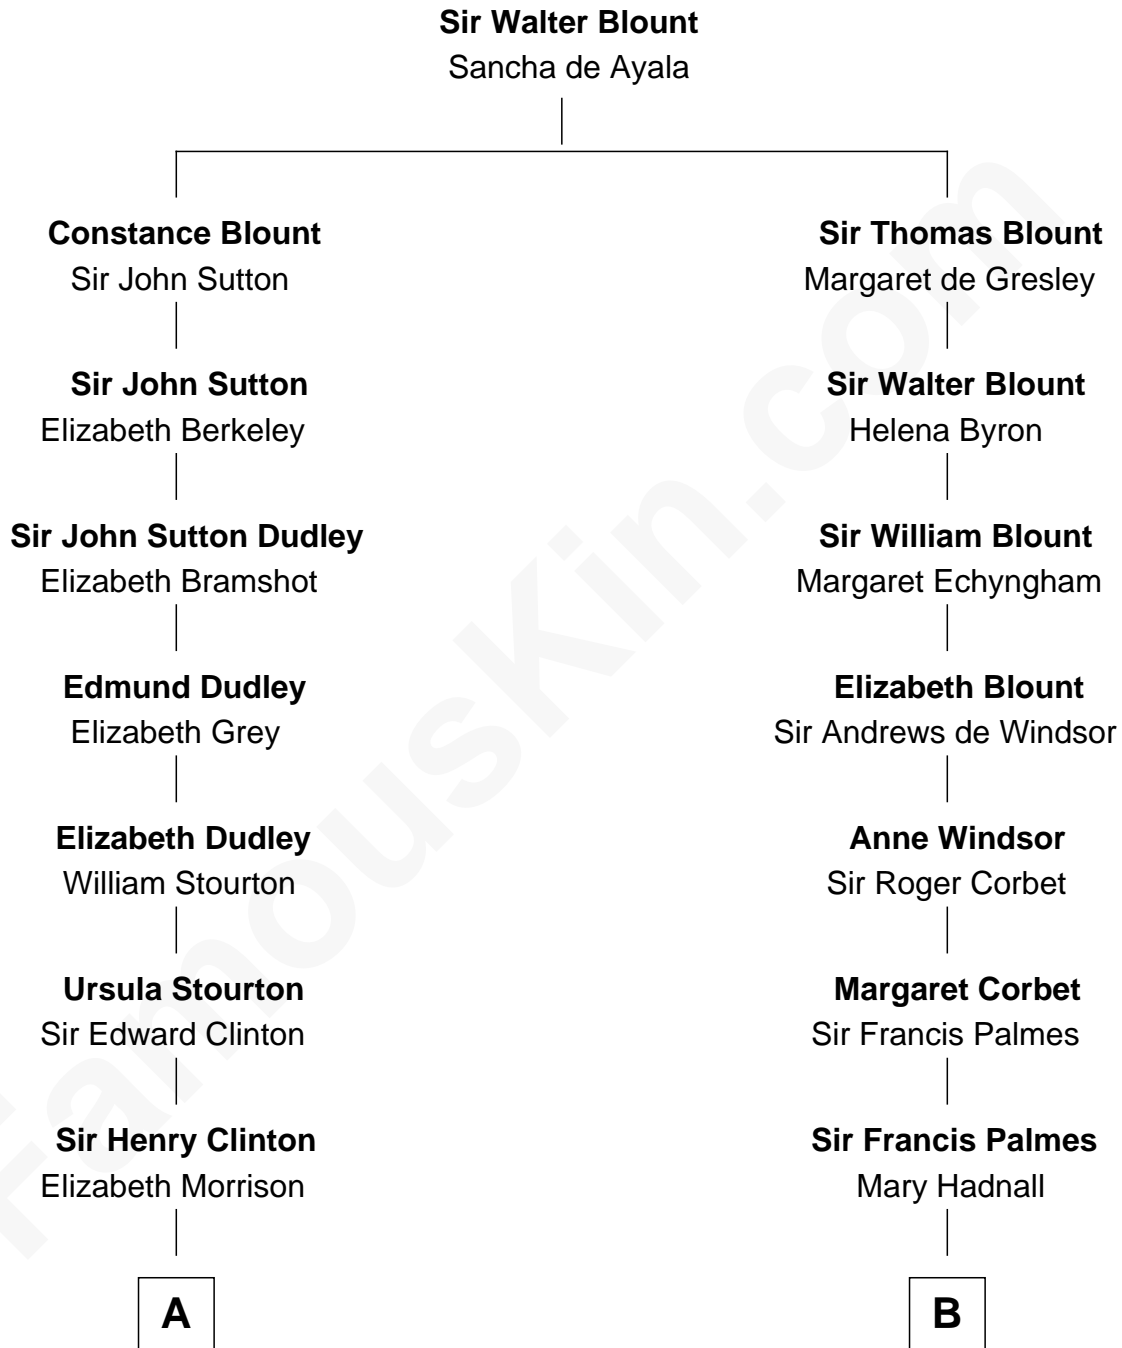

FamousKin.com Relationship Chart of

DeWitt Clinton

6th Governor of New York

12th cousin 7 times removed of

Benedict Cumberbatch

Movie, Television and Stage Actor

C

Henry Carlton Cumberbatch