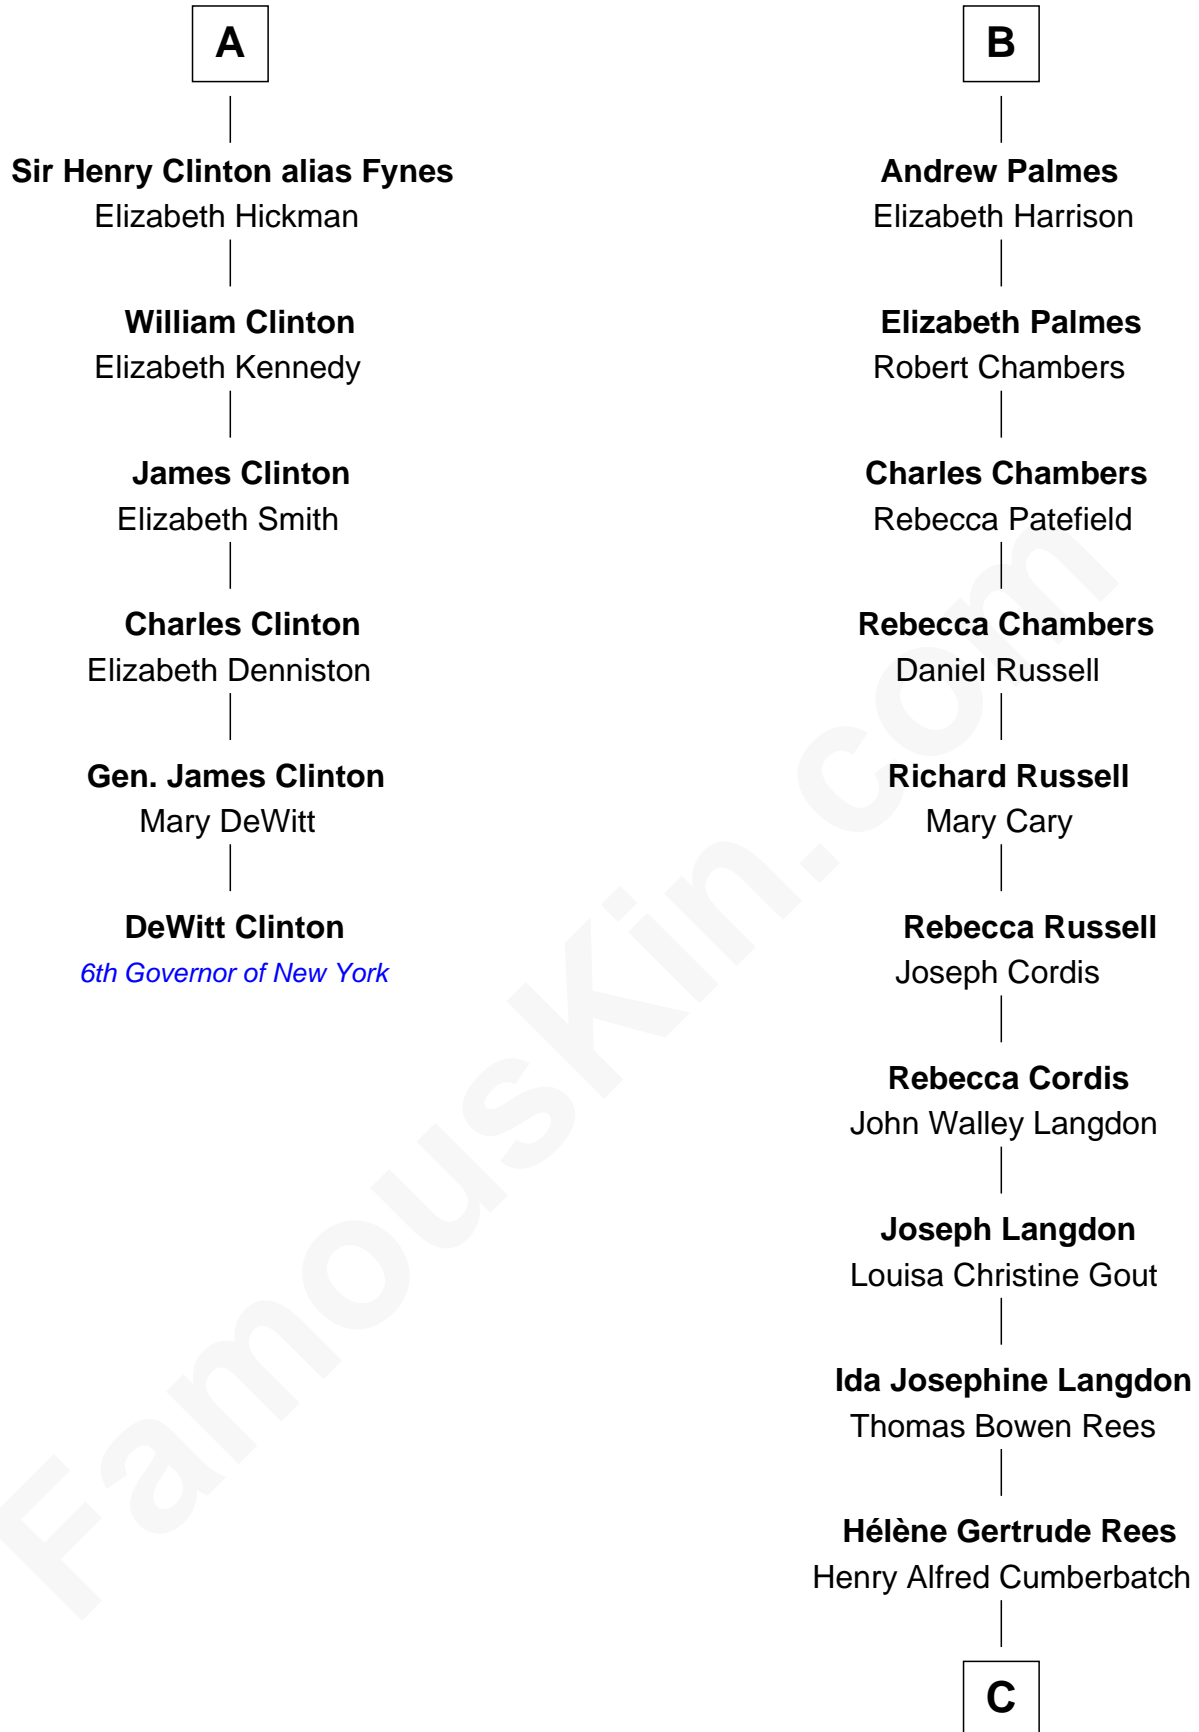

FamousKin.com Relationship Chart of

DeWitt Clinton

6th Governor of New York

12th cousin 7 times removed of

Benedict Cumberbatch

Movie, Television and Stage Actor

C

Henry Carlton Cumberbatch