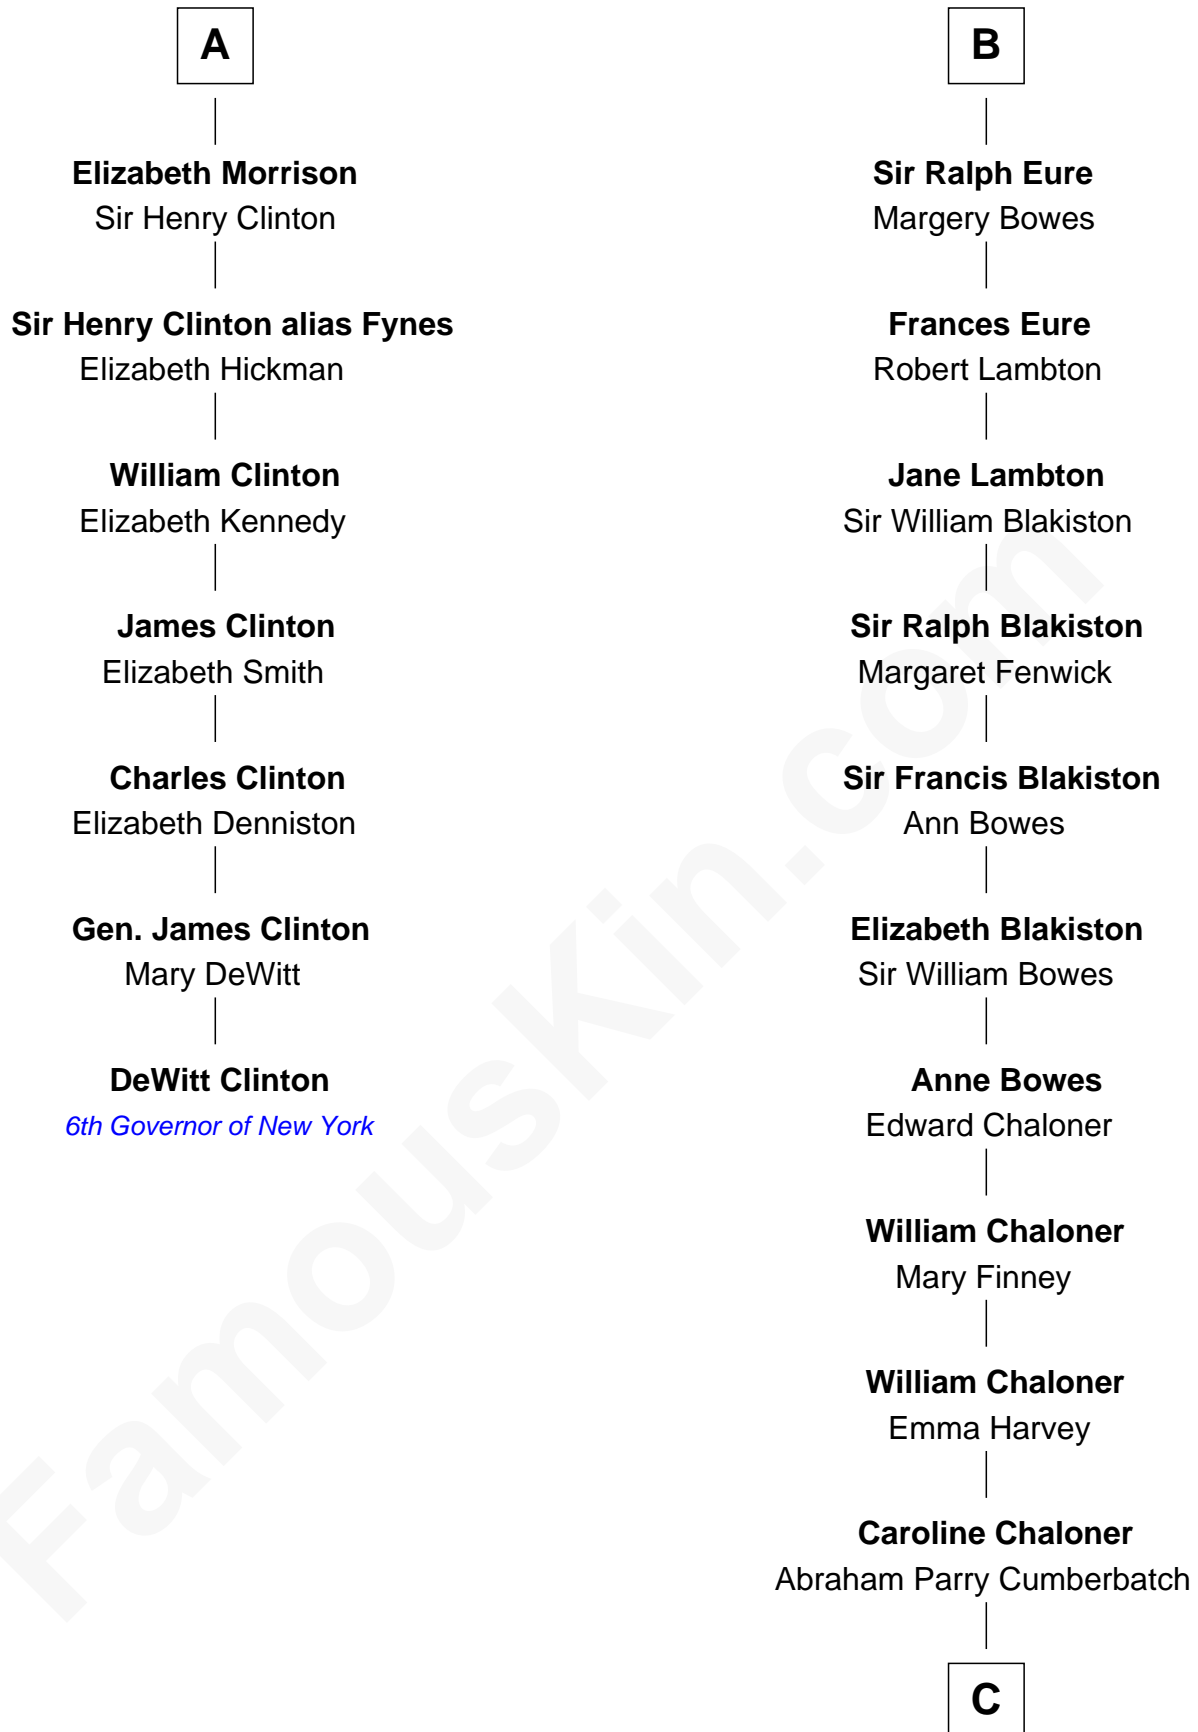

FamousKin.com

Relationship Chart of

DeWitt Clinton

6th Governor of New York

13th cousin 8 times removed of

Benedict Cumberbatch

Movie, Television and Stage Actor

C

Robert William Cumberbatch

Louisa Grace Hanson

Henry Alfred Cumberbatch

Hélène Gertrude Rees

Henry Carlton Cumberbatch

Pauline Ellen Laing Congdon

Timothy Carlton Congdon Cumberbatch

Wanda Ventham