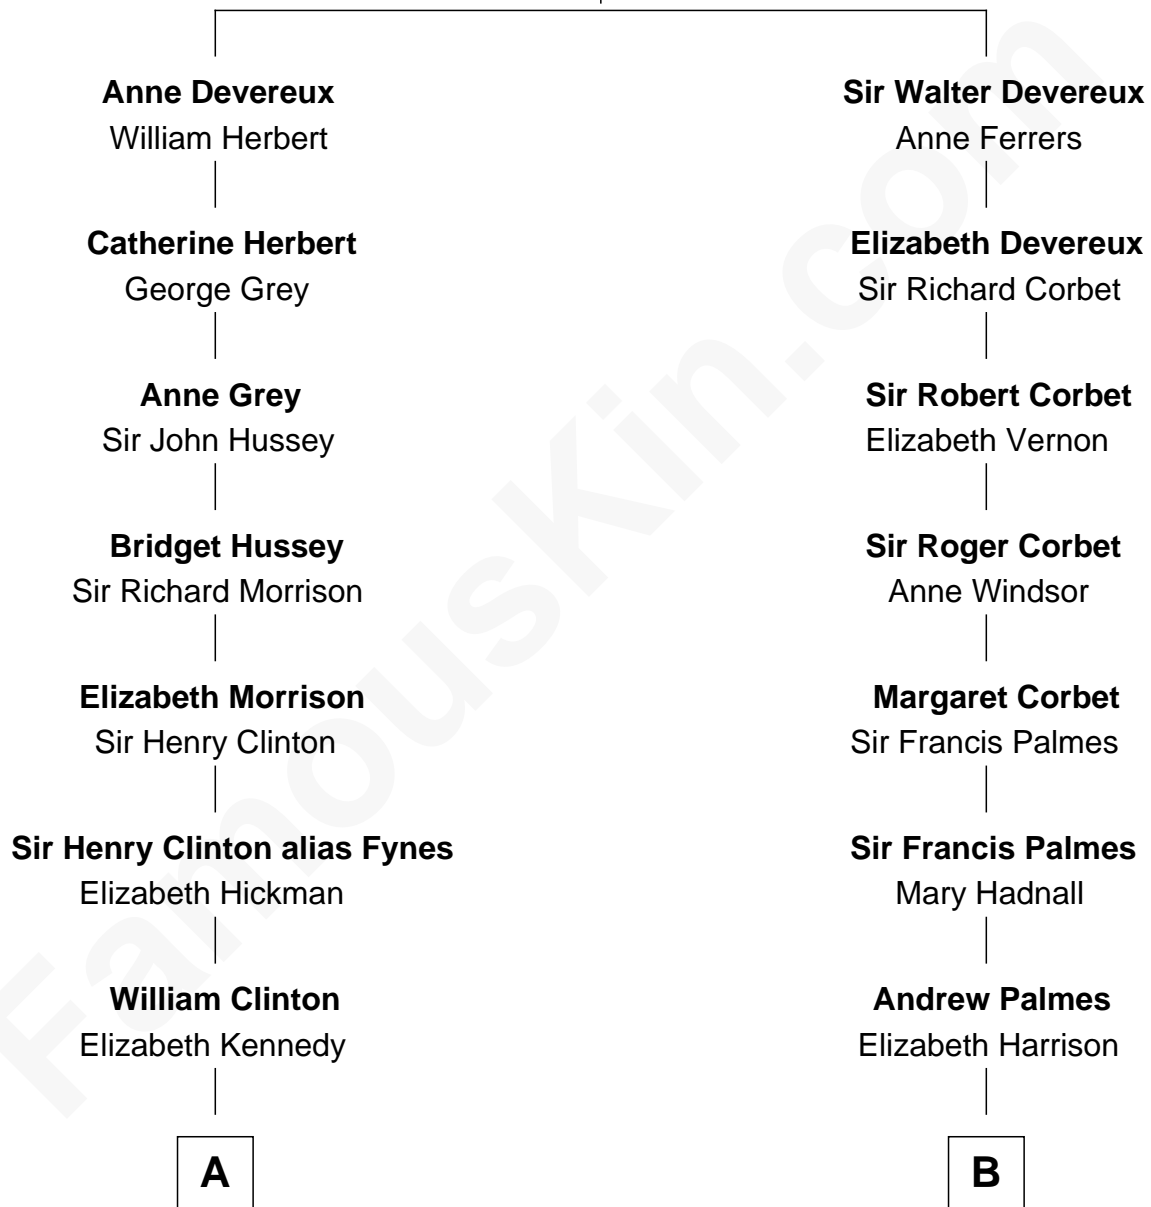

FamousKin.com Relationship Chart of

DeWitt Clinton

6th Governor of New York

10th cousin 8 times removed of

Benedict Cumberbatch

Movie, Television and Stage Actor

Sir Walter Devereux

Elizabeth Merbery

Timothy Carlton Congdon Cumberbatch

Wanda Ventham

Benedict Cumberbatch

Movie, Television and Stage Actor

FamousKin.com