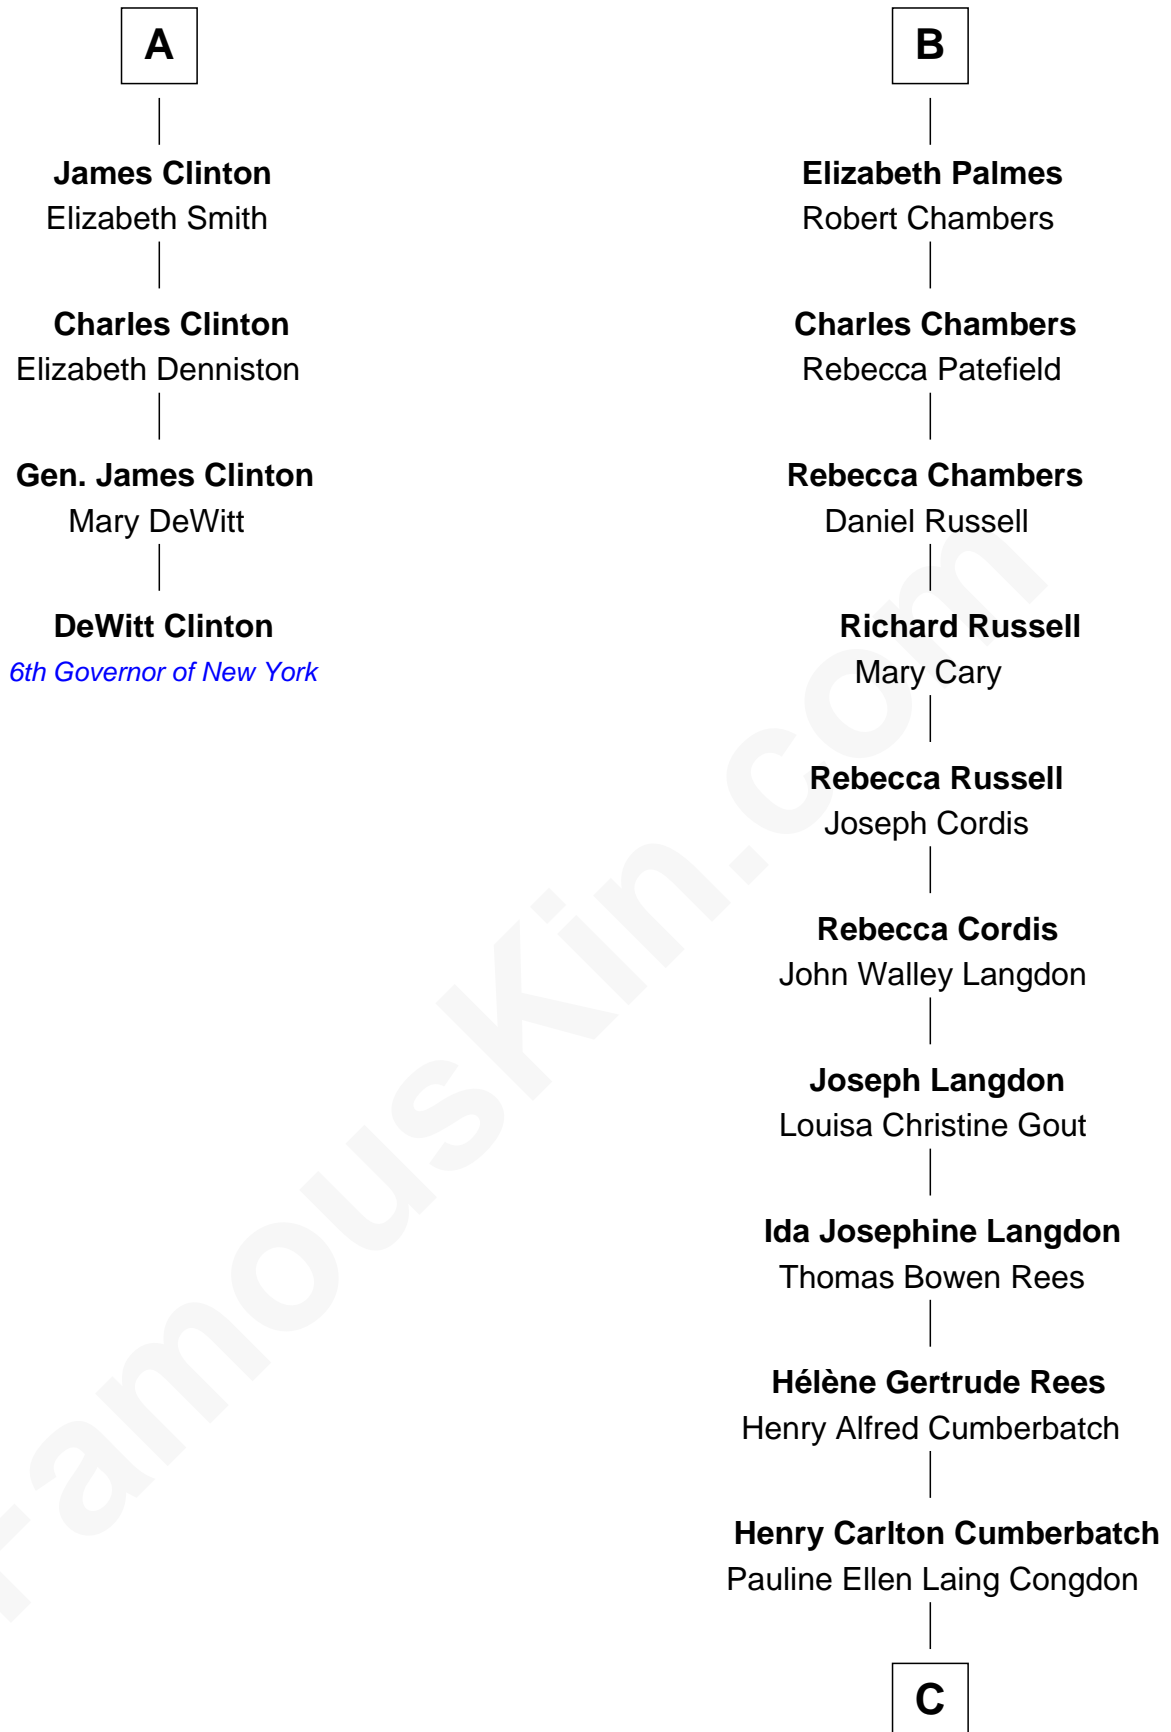

FamousKin.com Relationship Chart of

DeWitt Clinton

6th Governor of New York

10th cousin 8 times removed of

Benedict Cumberbatch

Movie, Television and Stage Actor

Sir Walter Devereux

Elizabeth Merbery