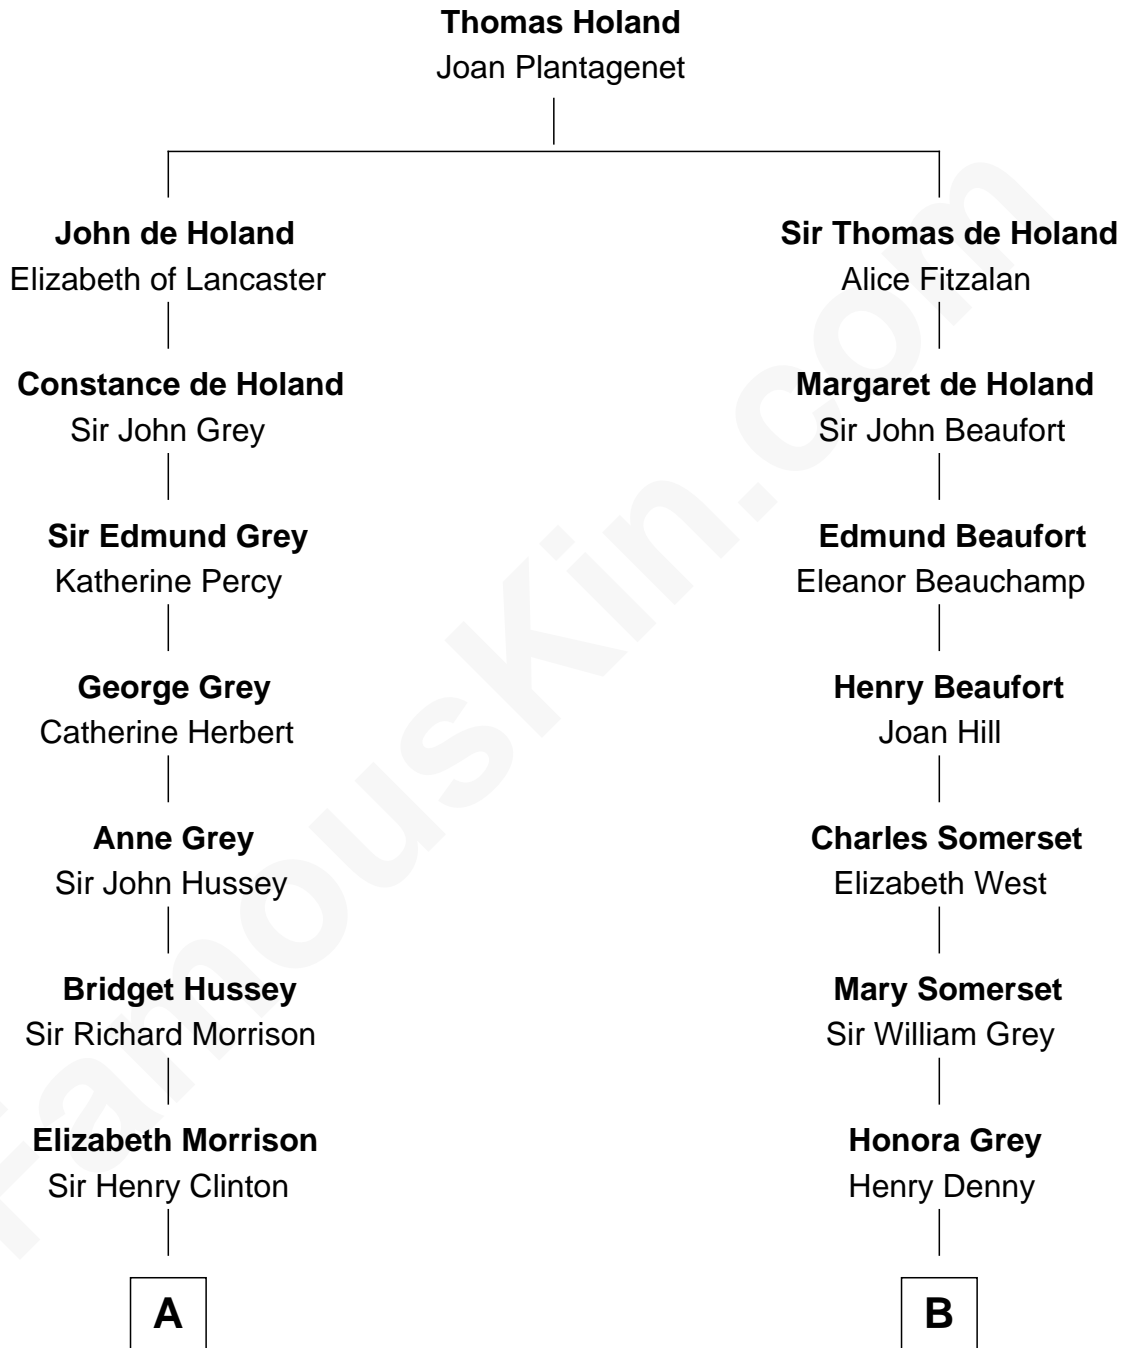

FamousKin.com

Relationship Chart of

DeWitt Clinton

6th Governor of New York

12th cousin 7 times removed of

Benedict Cumberbatch

Movie, Television and Stage Actor