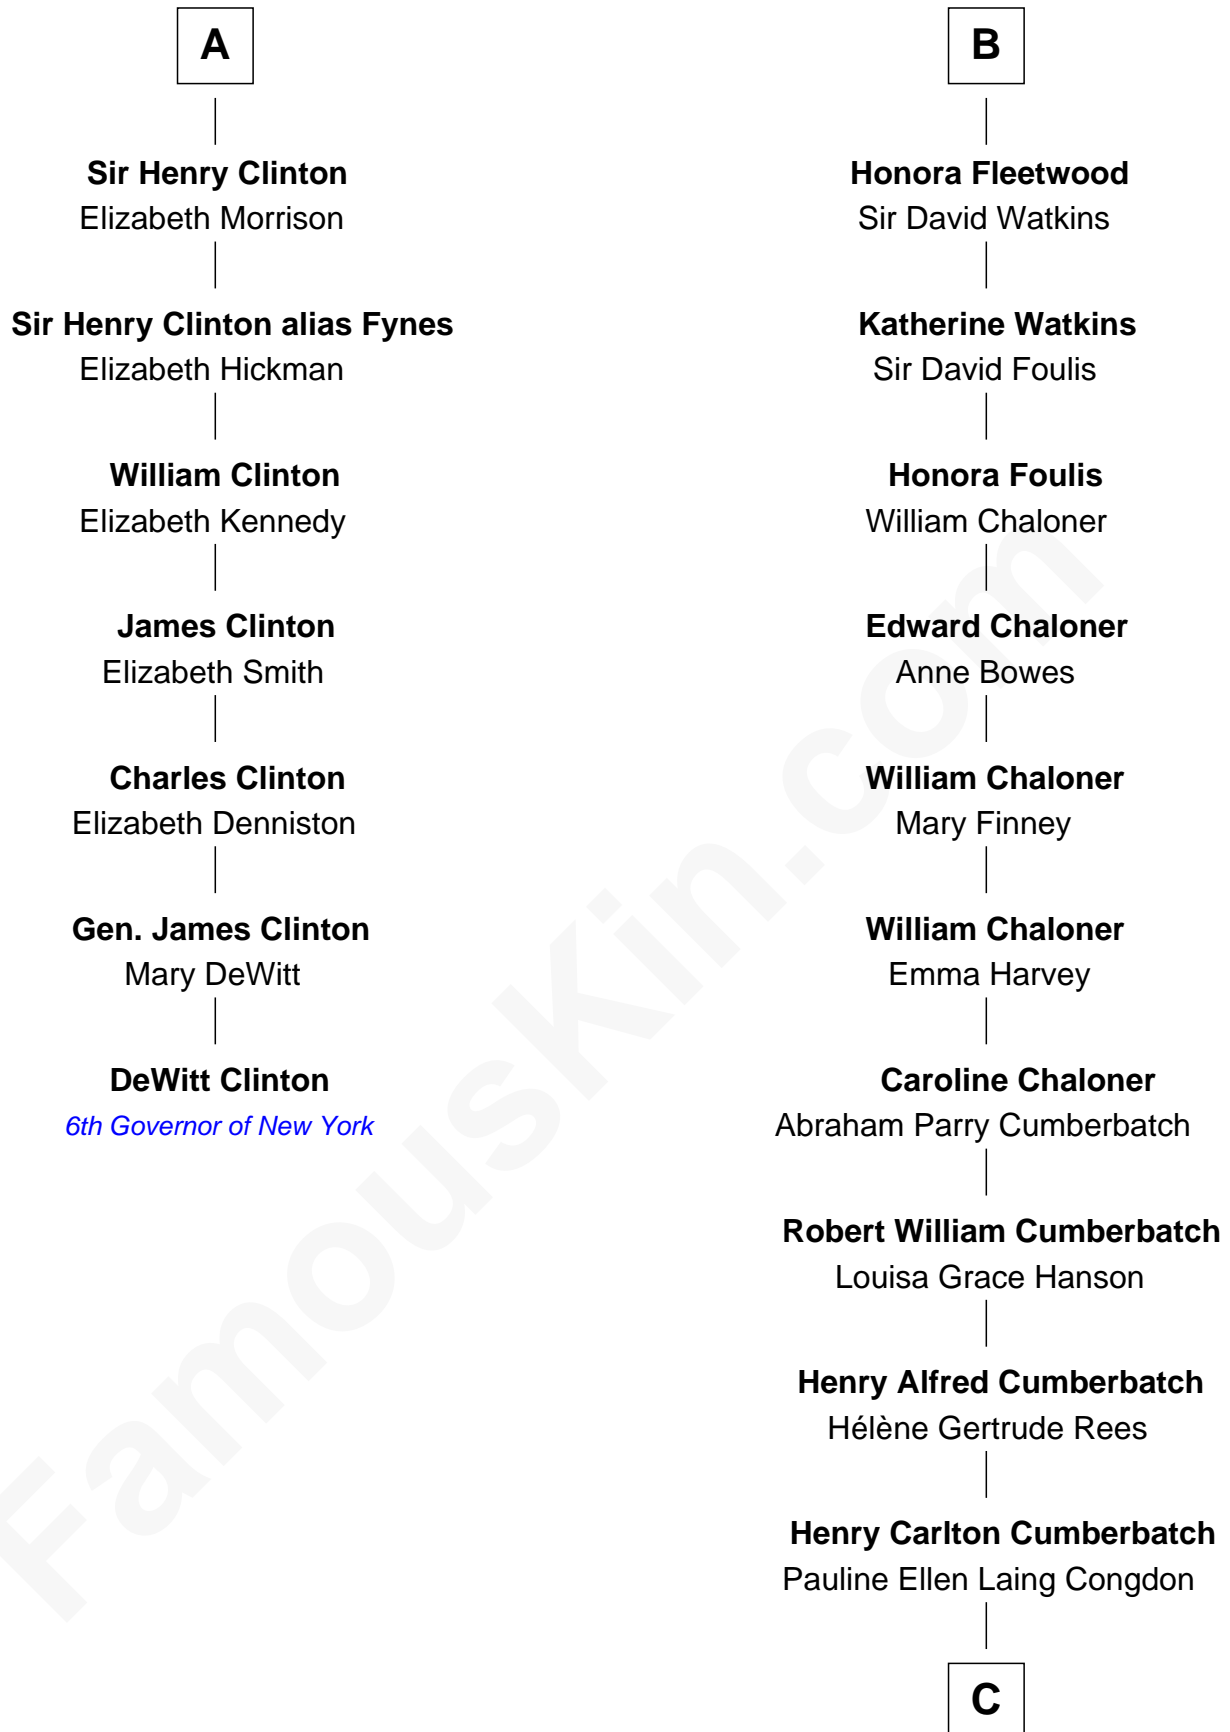

# FamousKin.com Relationship Chart of

**DeWitt Clinton**

*6th Governor of New York*

13th cousin 5 times removed of

**Benedict Cumberbatch**

*Movie, Television and Stage Actor*

**Sir Philip le Despencer**

Elizabeth - - - - -

**Edmund Dudley**

Elizabeth Grey

**Elizabeth Dudley**

William Stourton

**Ursula Stourton**

Sir Edward Clinton

**A**

**Sir Philip le Despencer**

Elizabeth de Tibetot

**Margery Despencer**

Sir Roger Wentworth

**Henry Wentworth**

Elizabeth Howard

**Margery Wentworth**

Sir William Waldegrave

**Dorothy Waldegrave**

Sir John Spring

**Bridget Spring**

Thomas Fleetwood

**Sir George Fleetwood**

Katherine Denny

**B**

Timothy Carlton Congdon Cumberbatch

Wanda Ventham