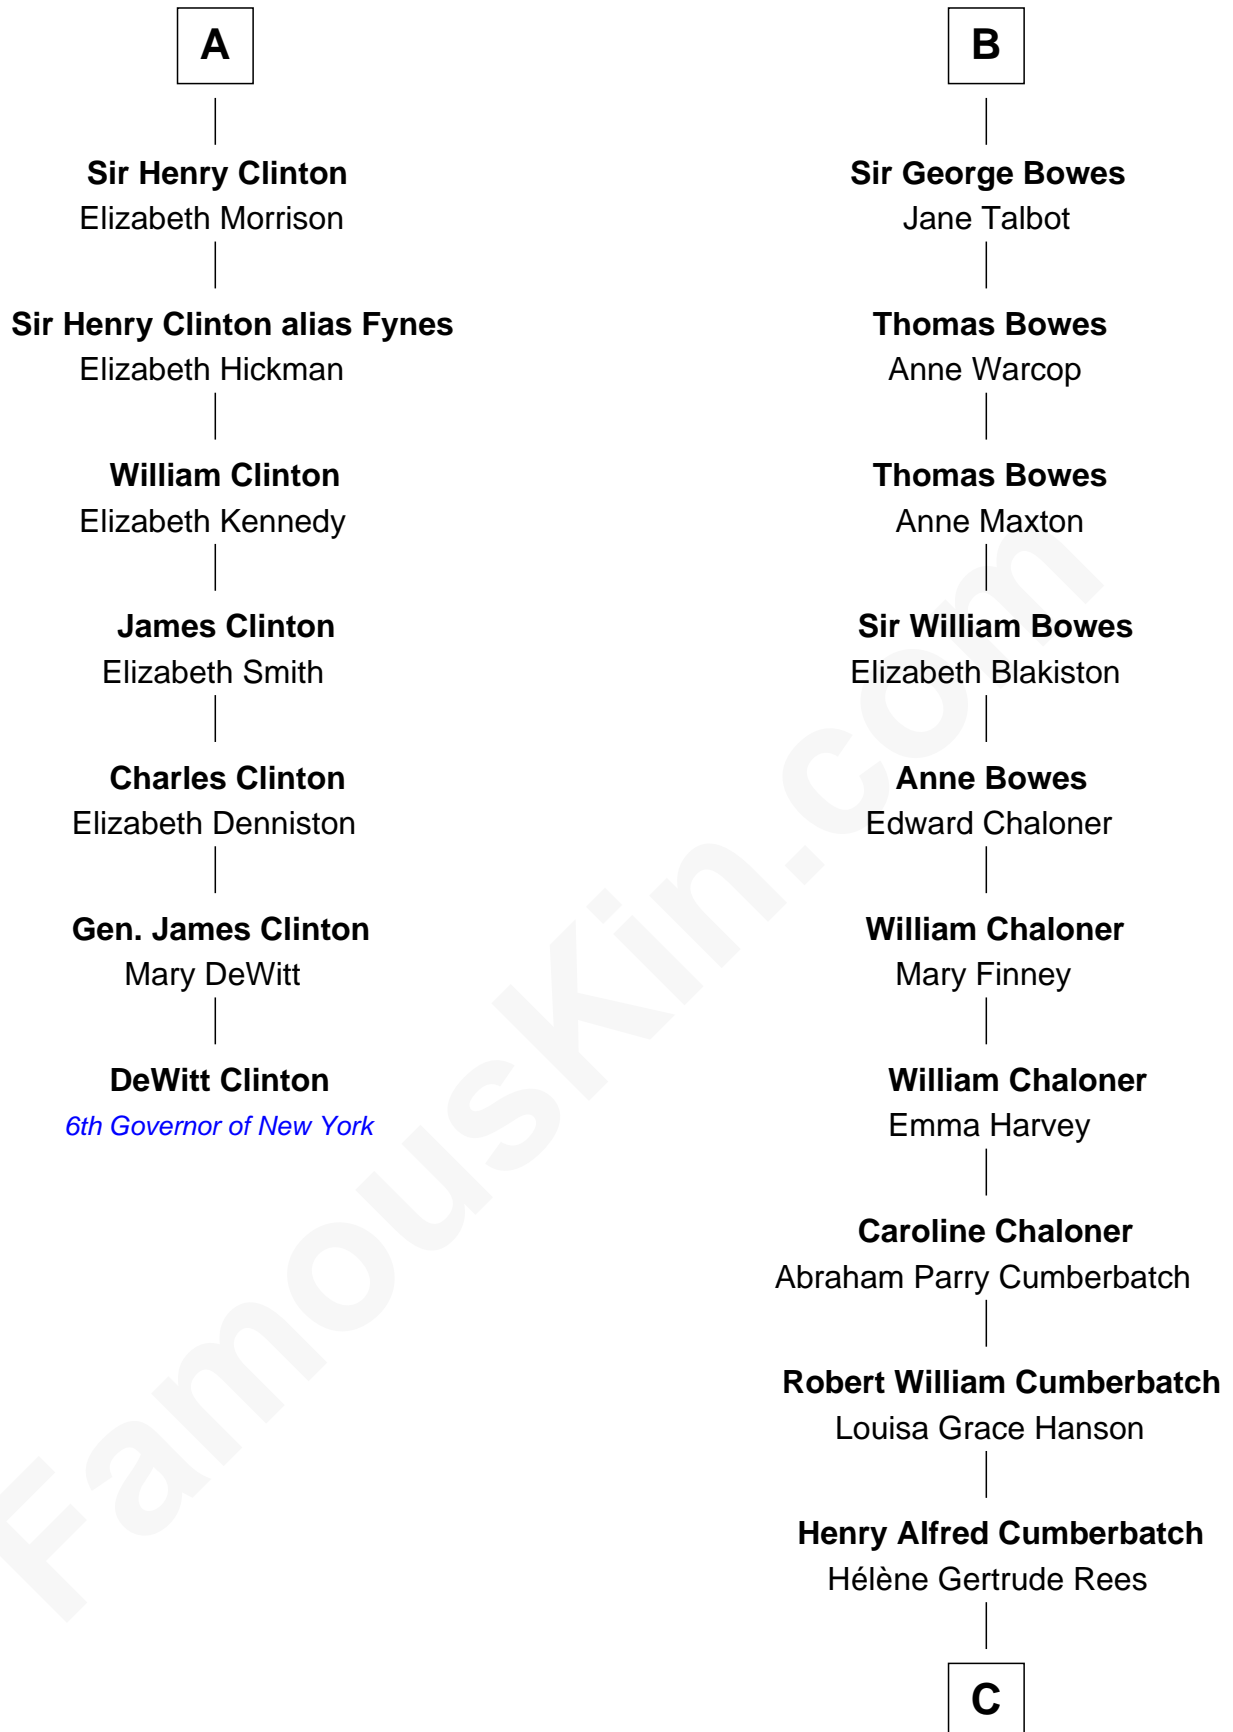

FamousKin.com

Relationship Chart of

DeWitt Clinton

6th Governor of New York

13th cousin 6 times removed of

Benedict Cumberbatch

Movie, Television and Stage Actor

Sir Maurice de Berkeley

Eve la Zouche

Thomas de Berkeley

Katherine de Clyvedon

Sir John Berkeley

Elizabeth Betteshorne

Elizabeth Berkeley

Sir John Sutton

Sir John Sutton Dudley

Elizabeth Bramshot

Edmund Dudley

Elizabeth Grey

Elizabeth Dudley

William Stourton

Ursula Stourton

Sir Edward Clinton

A

Sir William Bowes

Maud FitzHugh

Sir Ralph Bowes

Margery Conyers

Richard Bowes

Elizabeth Aske

B

C