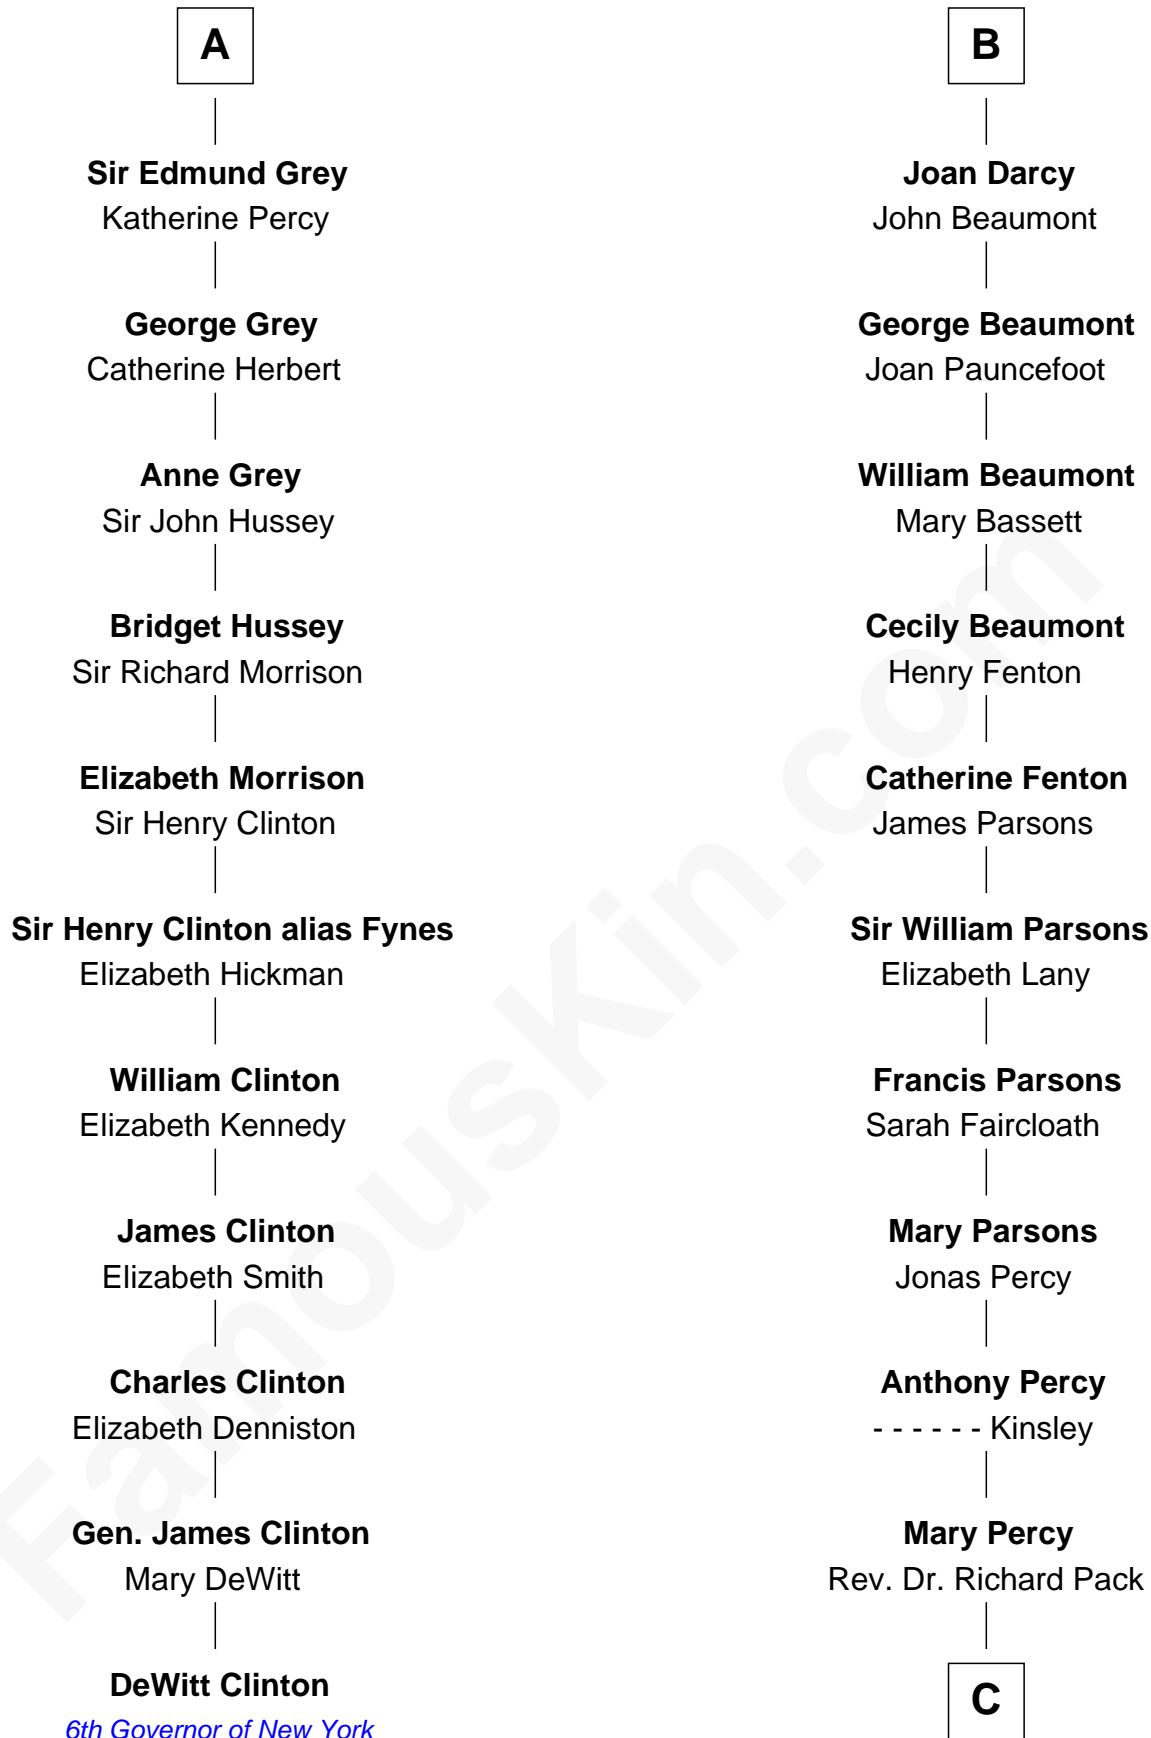

## Relationship Chart of

### DeWitt Clinton

6th Governor of New York

17th cousin 3 times removed of

### Sir Arthur Conan Doyle

Author, "Sherlock Holmes"

**Sir John FitzGeoffrey**

Isabel le Bigod

**C**

**William Pack**  
Catherine Scott

**Catherine Pack**  
William Foley

**Mary Josephine Elizabeth Foley**  
Charles Altamont Doyle

**Sir Arthur Conan Doyle**  
*Author, "Sherlock Holmes"*

FamousKin.com