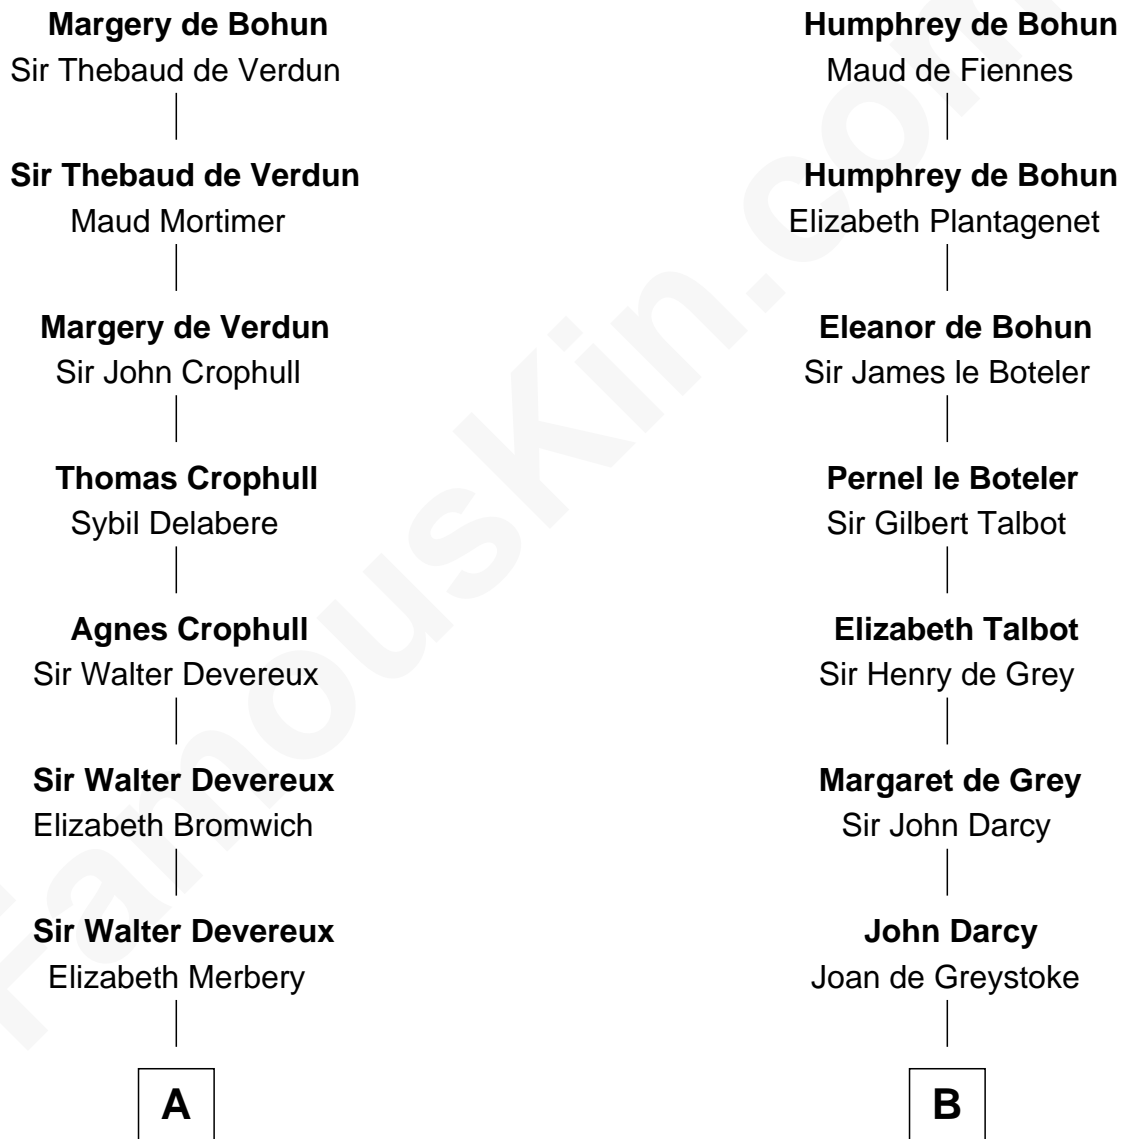

FamousKin.com Relationship Chart of

DeWitt Clinton

6th Governor of New York

17th cousin 3 times removed of

Sir Arthur Conan Doyle

Author, "Sherlock Holmes"

Sir Humphrey de Bohun

Eleanor de Braiose

C

|
William Pack
Catherine Scott

|
Catherine Pack
William Foley

|
Mary Josephine Elizabeth Foley
Charles Altamont Doyle

|
Sir Arthur Conan Doyle
Author, "Sherlock Holmes"

FamousKin.com