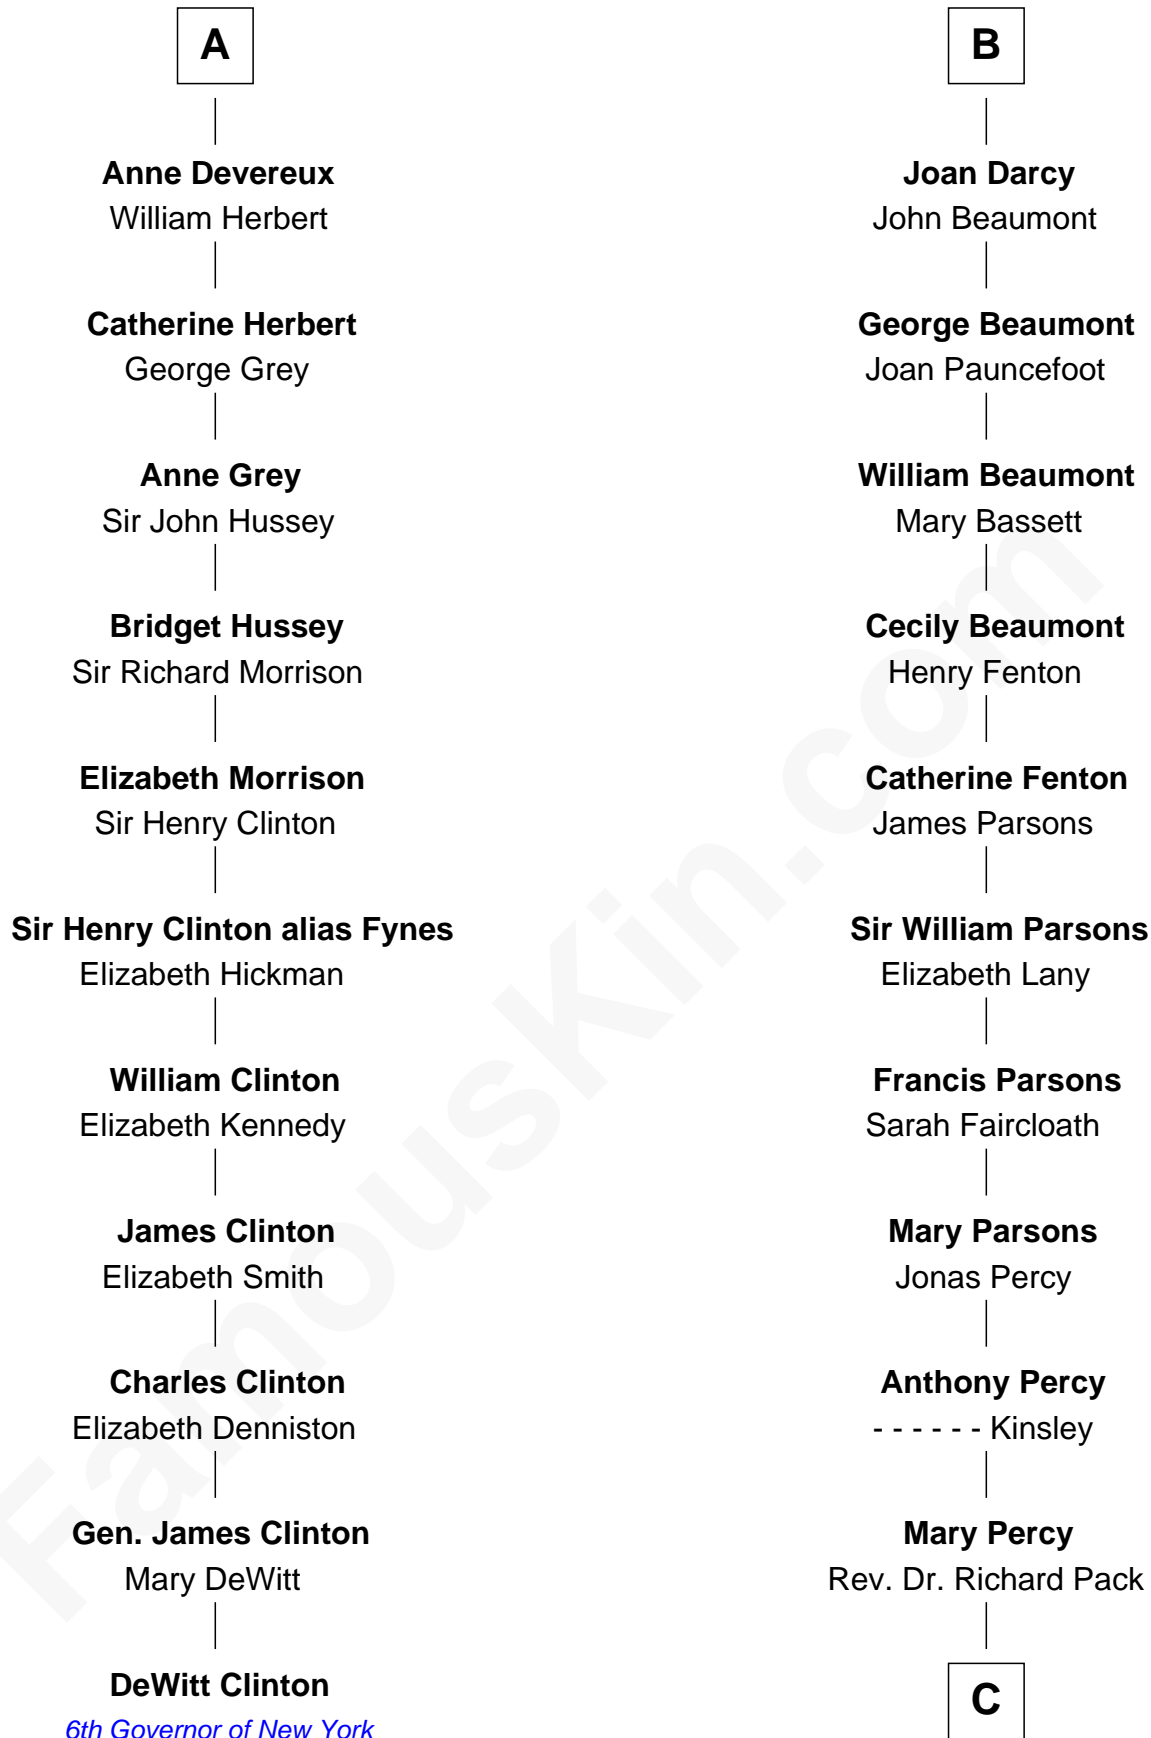

FamousKin.com Relationship Chart of

DeWitt Clinton

6th Governor of New York

17th cousin 3 times removed of

Sir Arthur Conan Doyle

Author, "Sherlock Holmes"

Sir Humphrey de Bohun

Eleanor de Braiose

C

|
William Pack
Catherine Scott

|
Catherine Pack
William Foley

|
Mary Josephine Elizabeth Foley
Charles Altamont Doyle

|
Sir Arthur Conan Doyle
Author, "Sherlock Holmes"

FamousKin.com