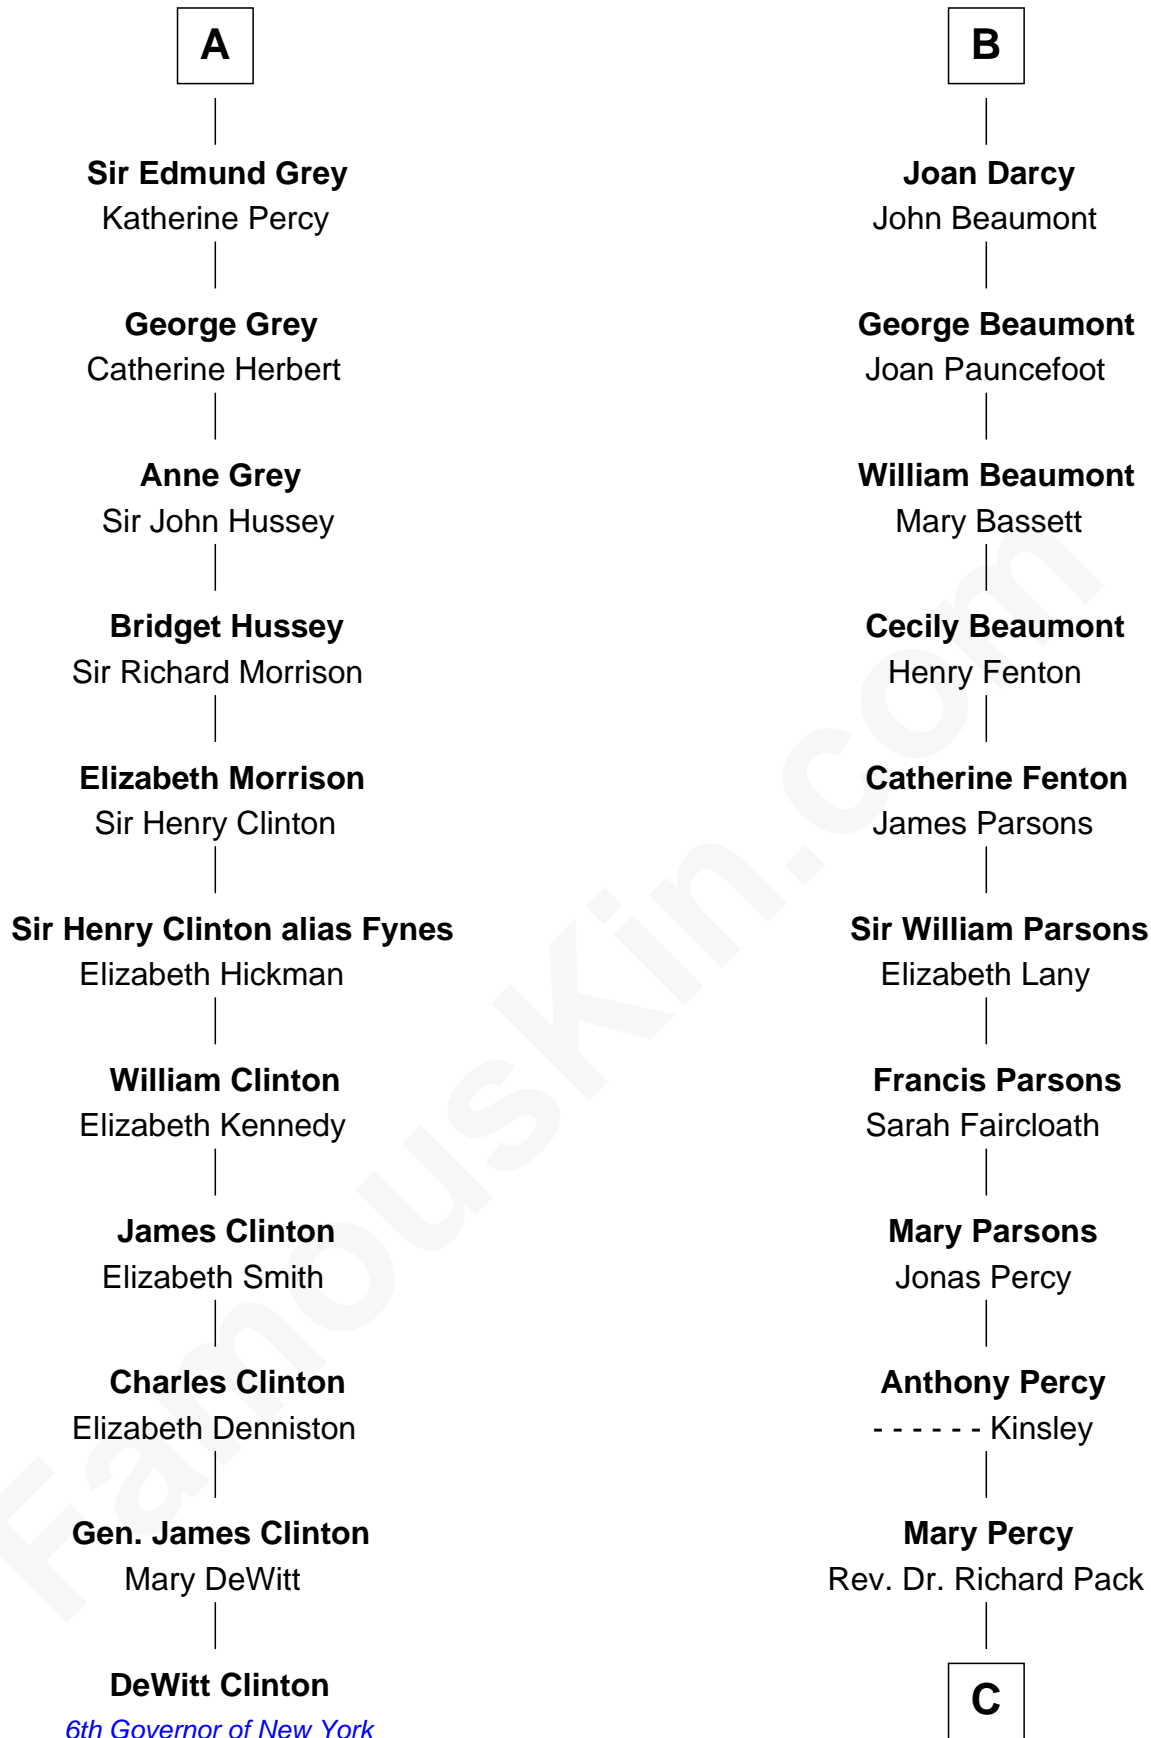

# FamousKin.com Relationship Chart of

**DeWitt Clinton**

*6th Governor of New York*

17th cousin 3 times removed of

**Sir Arthur Conan Doyle**

*Author, "Sherlock Holmes"*

**Sir William Longespee**

Ela of Salisbury

**John de Holand**  
Elizabeth of Lancaster

**Constance de Holand**  
Sir John Grey

**A**

**Ida Longespee**  
Sir William de Beauchamp

**Beatrice de Beauchamp**  
Thomas FitzOtto

**Maud FitzThomas**  
John de Botetourte

*Probable*

**Maud Botetourt**  
Reynold Grey

**Sir Henry de Grey**  
Elizabeth Talbot

**Margaret de Grey**  
Sir John Darcy

**John Darcy**  
Joan de Greystoke

**B**

**C**

—  
**William Pack**  
Catherine Scott

—  
**Catherine Pack**  
William Foley

—  
**Mary Josephine Elizabeth Foley**  
Charles Altamont Doyle

—  
**Sir Arthur Conan Doyle**  
*Author, "Sherlock Holmes"*

FamousKin.com