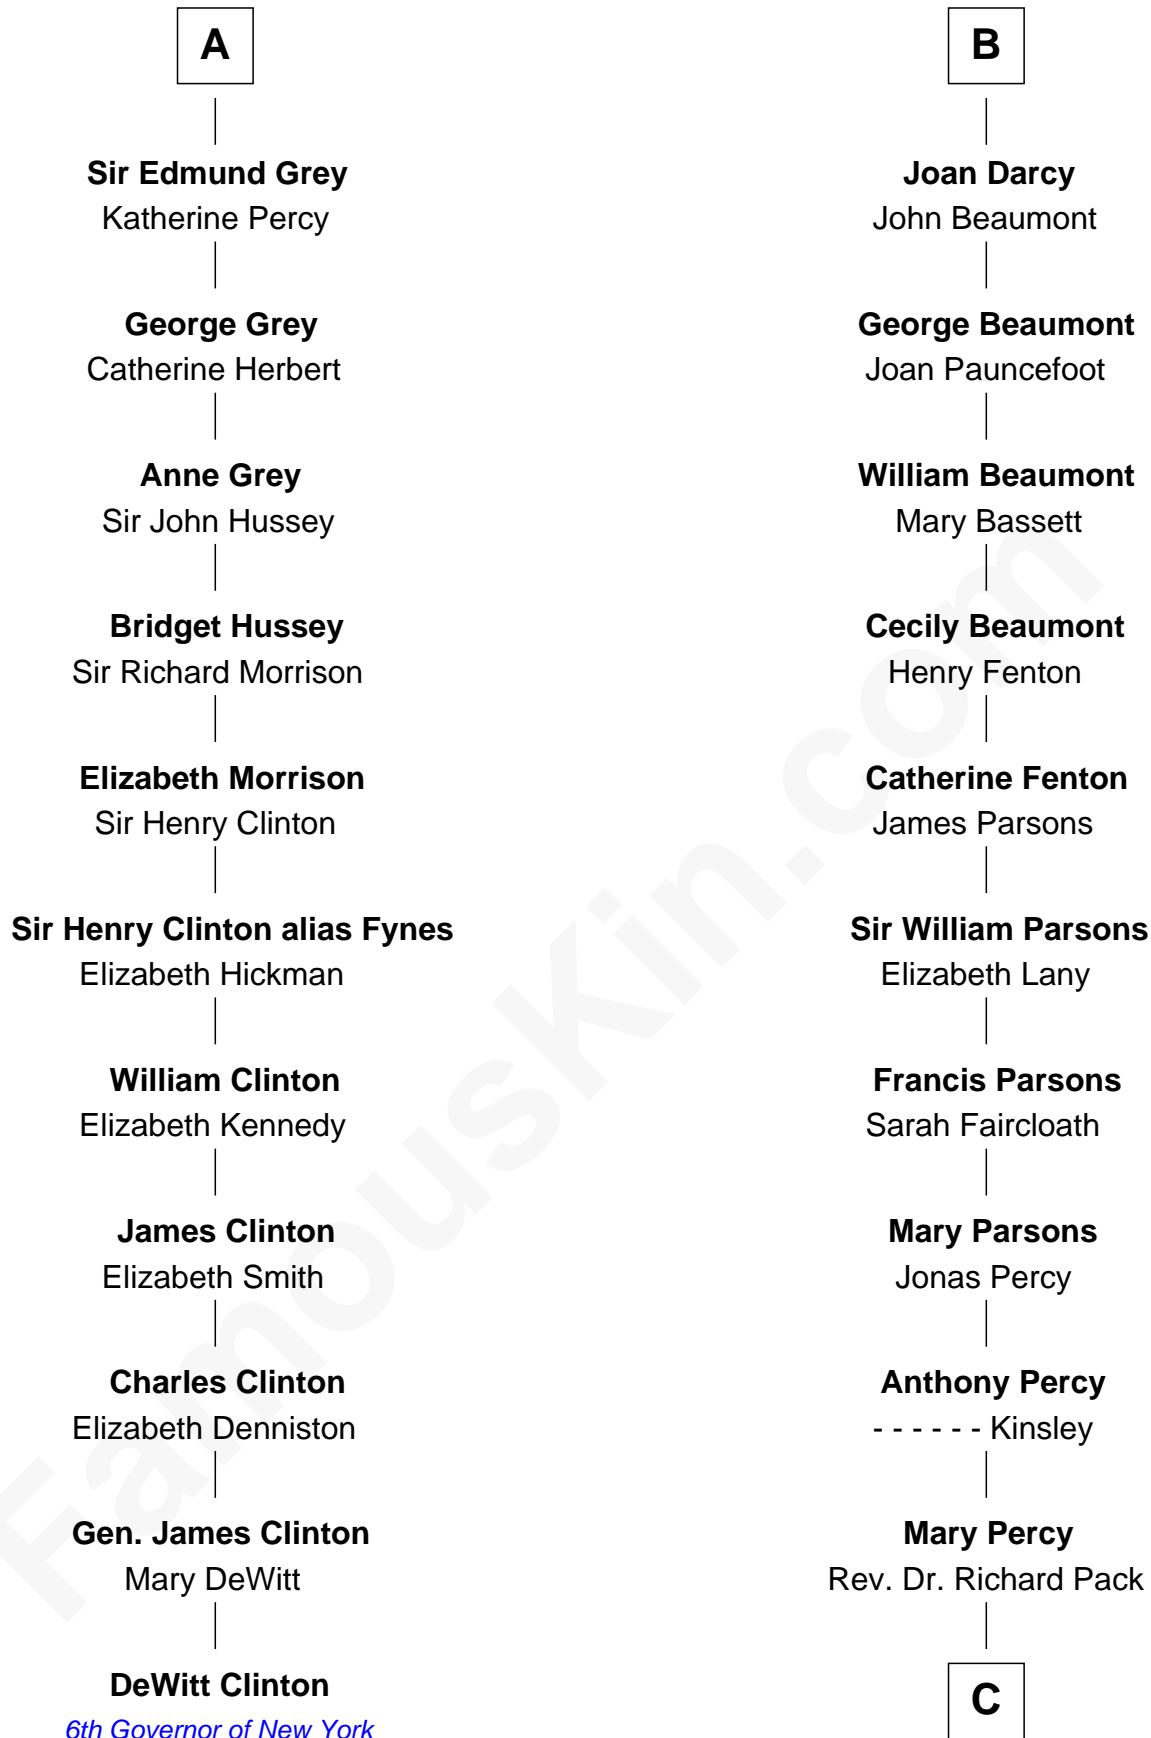

## Relationship Chart of

### DeWitt Clinton

6th Governor of New York

17th cousin 3 times removed of

**Sir Arthur Conan Doyle**  
 Author, "Sherlock Holmes"

**C**

**William Pack**  
Catherine Scott

**Catherine Pack**  
William Foley