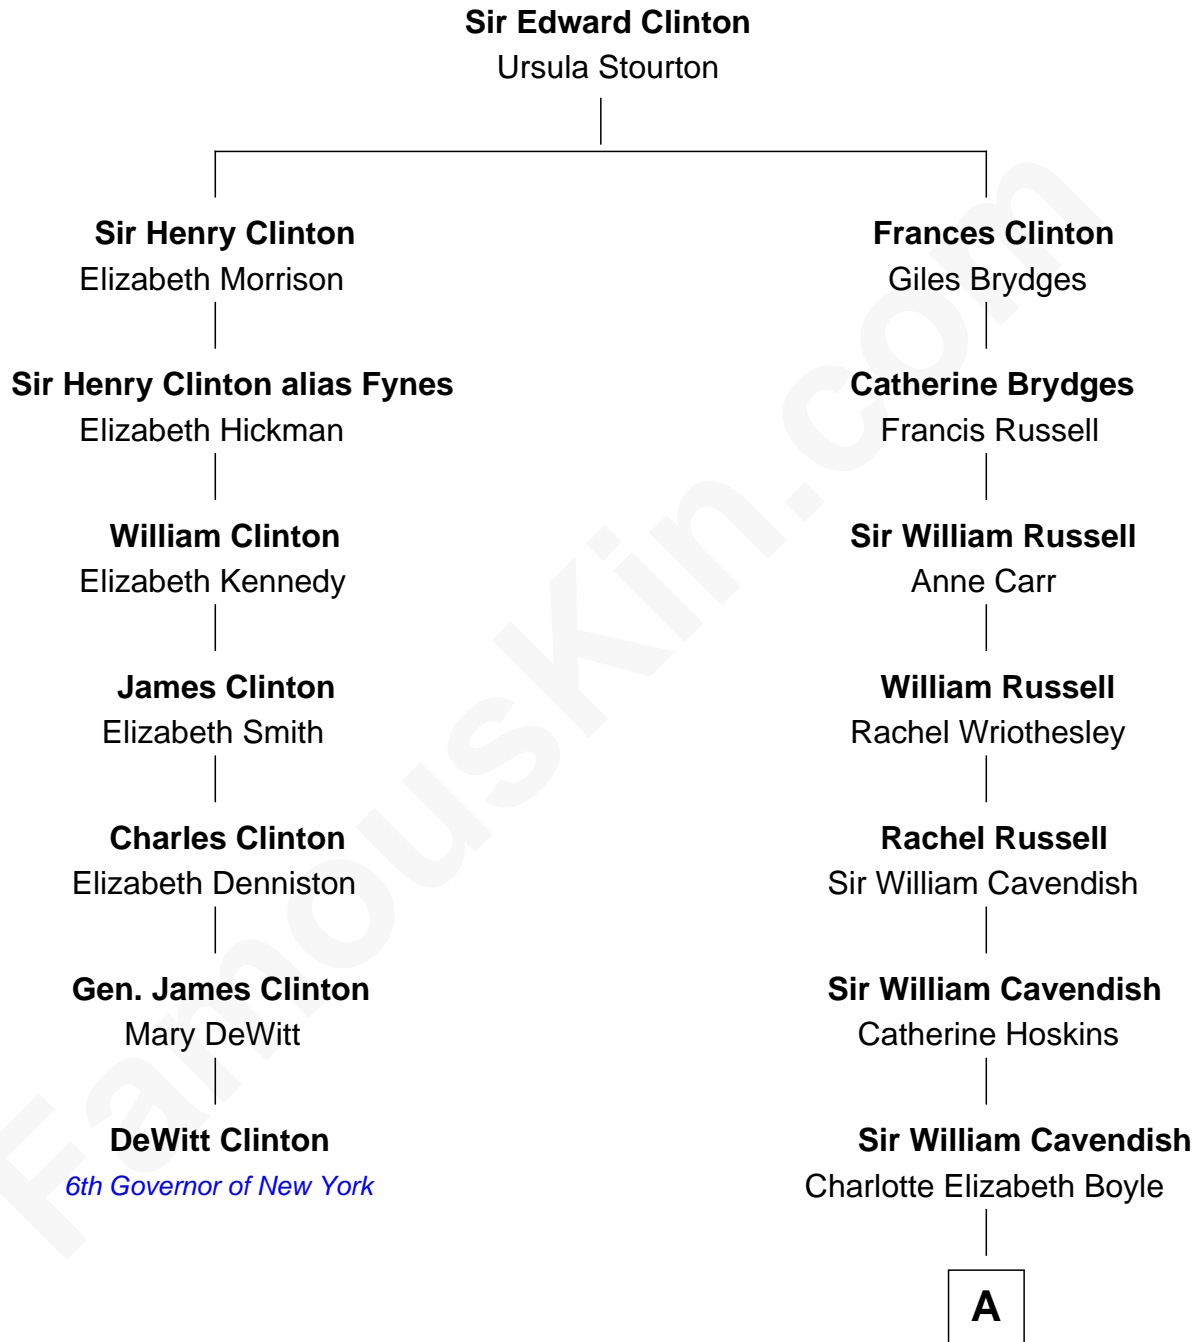

FamousKin.com Relationship Chart of

DeWitt Clinton

6th Governor of New York

6th cousin 6 times removed of

Queen Elizabeth II

Queen of the United Kingdom

A

Dorothy Cavendish

George VI, King of the United Kingdom

Queen Elizabeth II

Queen of the United Kingdom