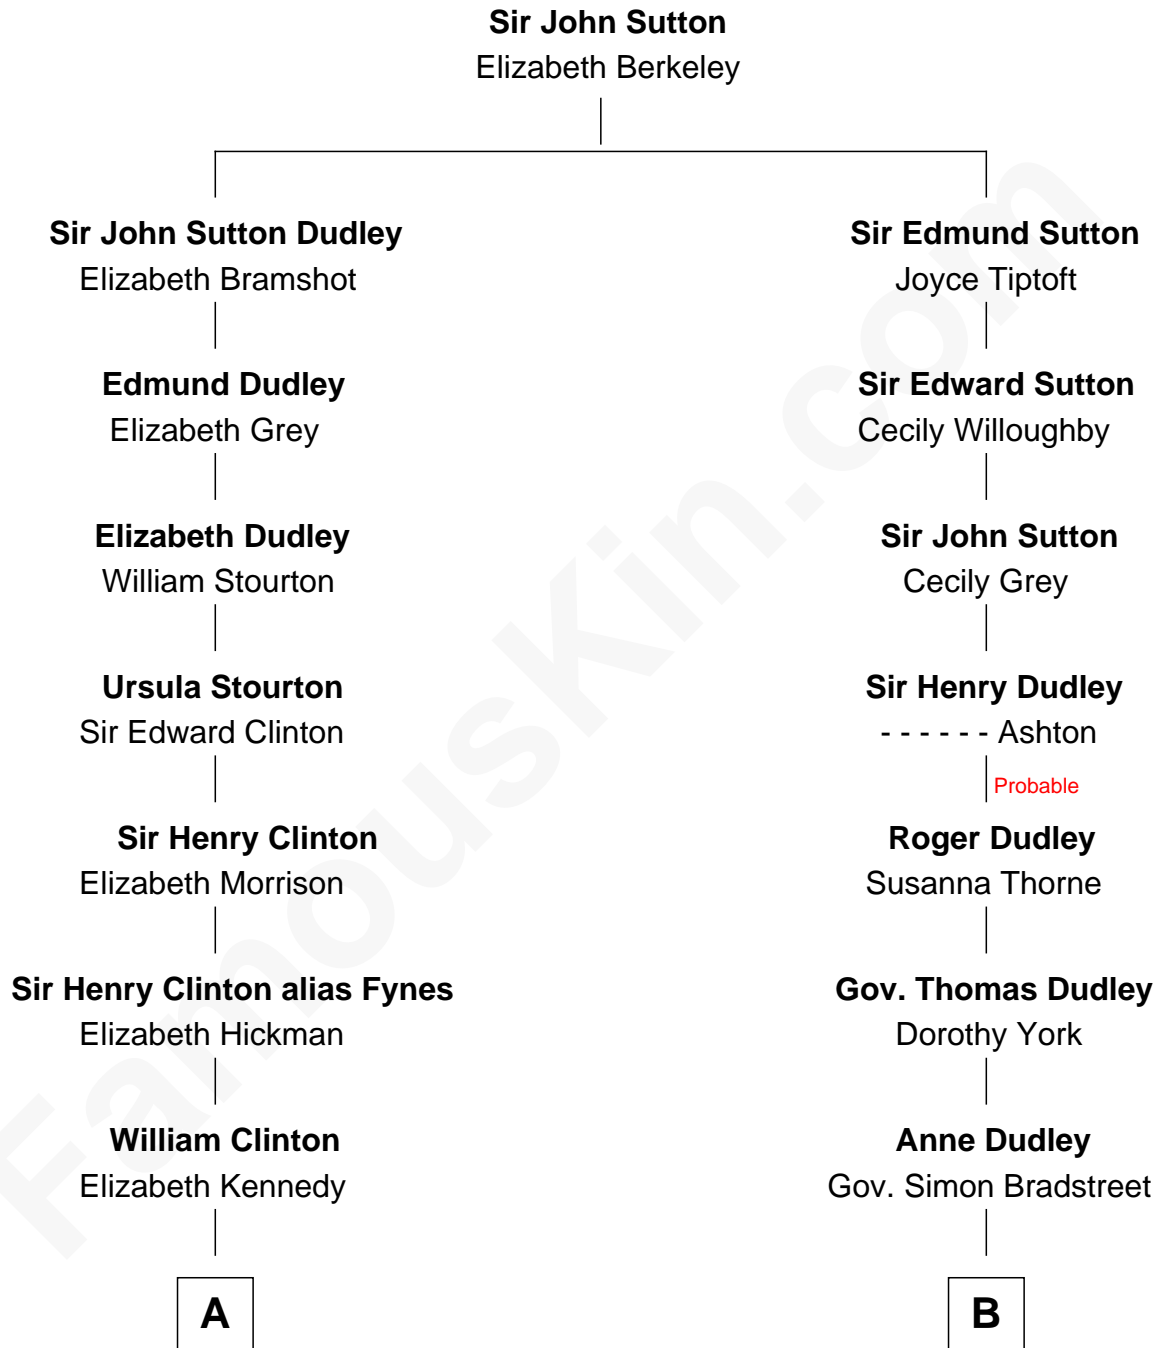

## Relationship Chart of

### DeWitt Clinton

6th Governor of New York

10th cousin 1 time removed of

### Jane (Appleton) Pierce

First Lady of President Franklin Pierce

**A**

**James Clinton**  
Elizabeth Smith

**Charles Clinton**  
Elizabeth Denniston

**Gen. James Clinton**  
Mary DeWitt

**DeWitt Clinton**  
*6th Governor of New York*