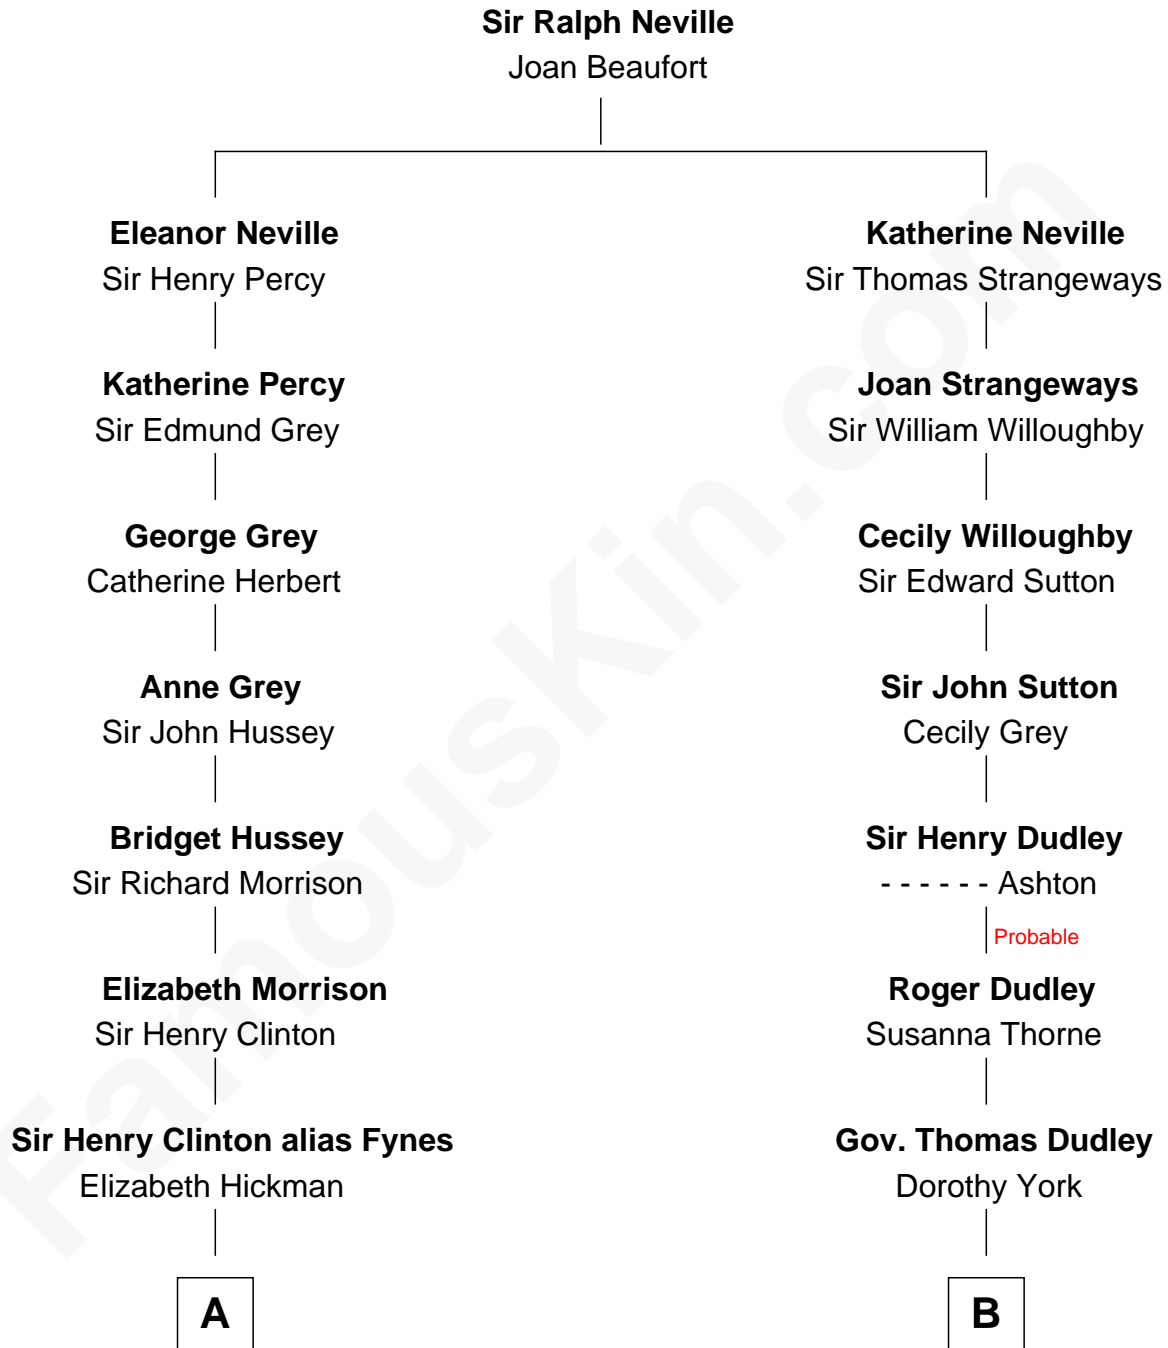

FamousKin.com

Relationship Chart of

DeWitt Clinton

6th Governor of New York

11th cousin 1 time removed of

Jane (Appleton) Pierce

First Lady of President Franklin Pierce

A

William Clinton
Elizabeth Kennedy

James Clinton
Elizabeth Smith

Charles Clinton
Elizabeth Denniston

Gen. James Clinton
Mary DeWitt

DeWitt Clinton
6th Governor of New York

B

Anne Dudley
Gov. Simon Bradstreet