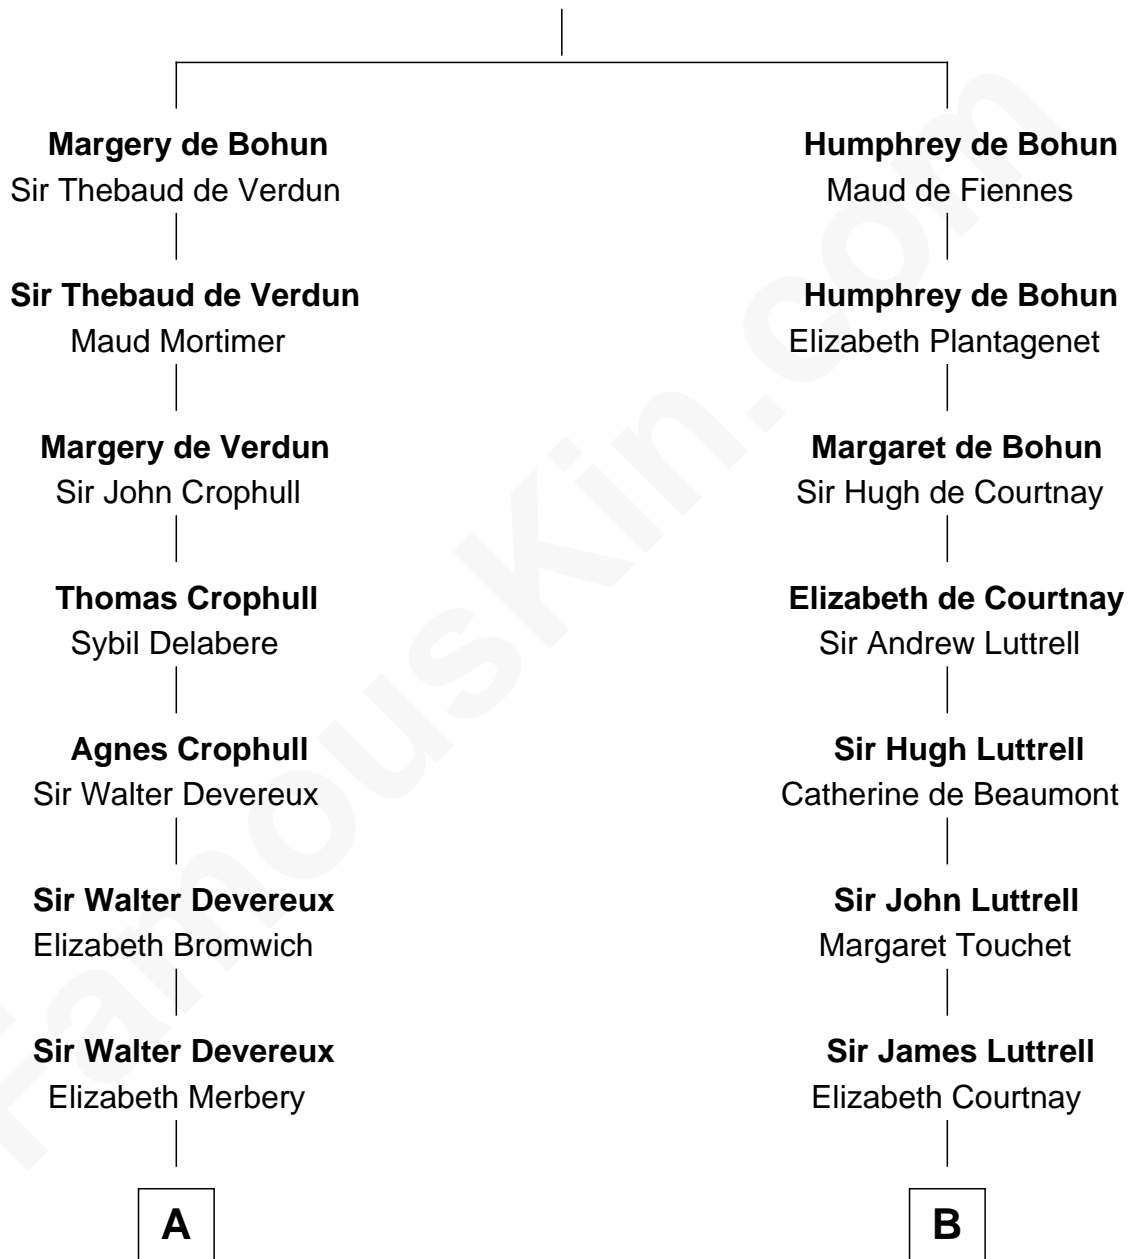

FamousKin.com

Relationship Chart of

DeWitt Clinton

6th Governor of New York

17th cousin 1 time removed of

Jane (Appleton) Pierce

First Lady of President Franklin Pierce

Sir Humphrey de Bohun

Eleanor de Braiose

C

Rev. Jesse Appleton

Elizabeth Means

Jane (Appleton) Pierce

First Lady of Franklin Pierce

FamousKin.com