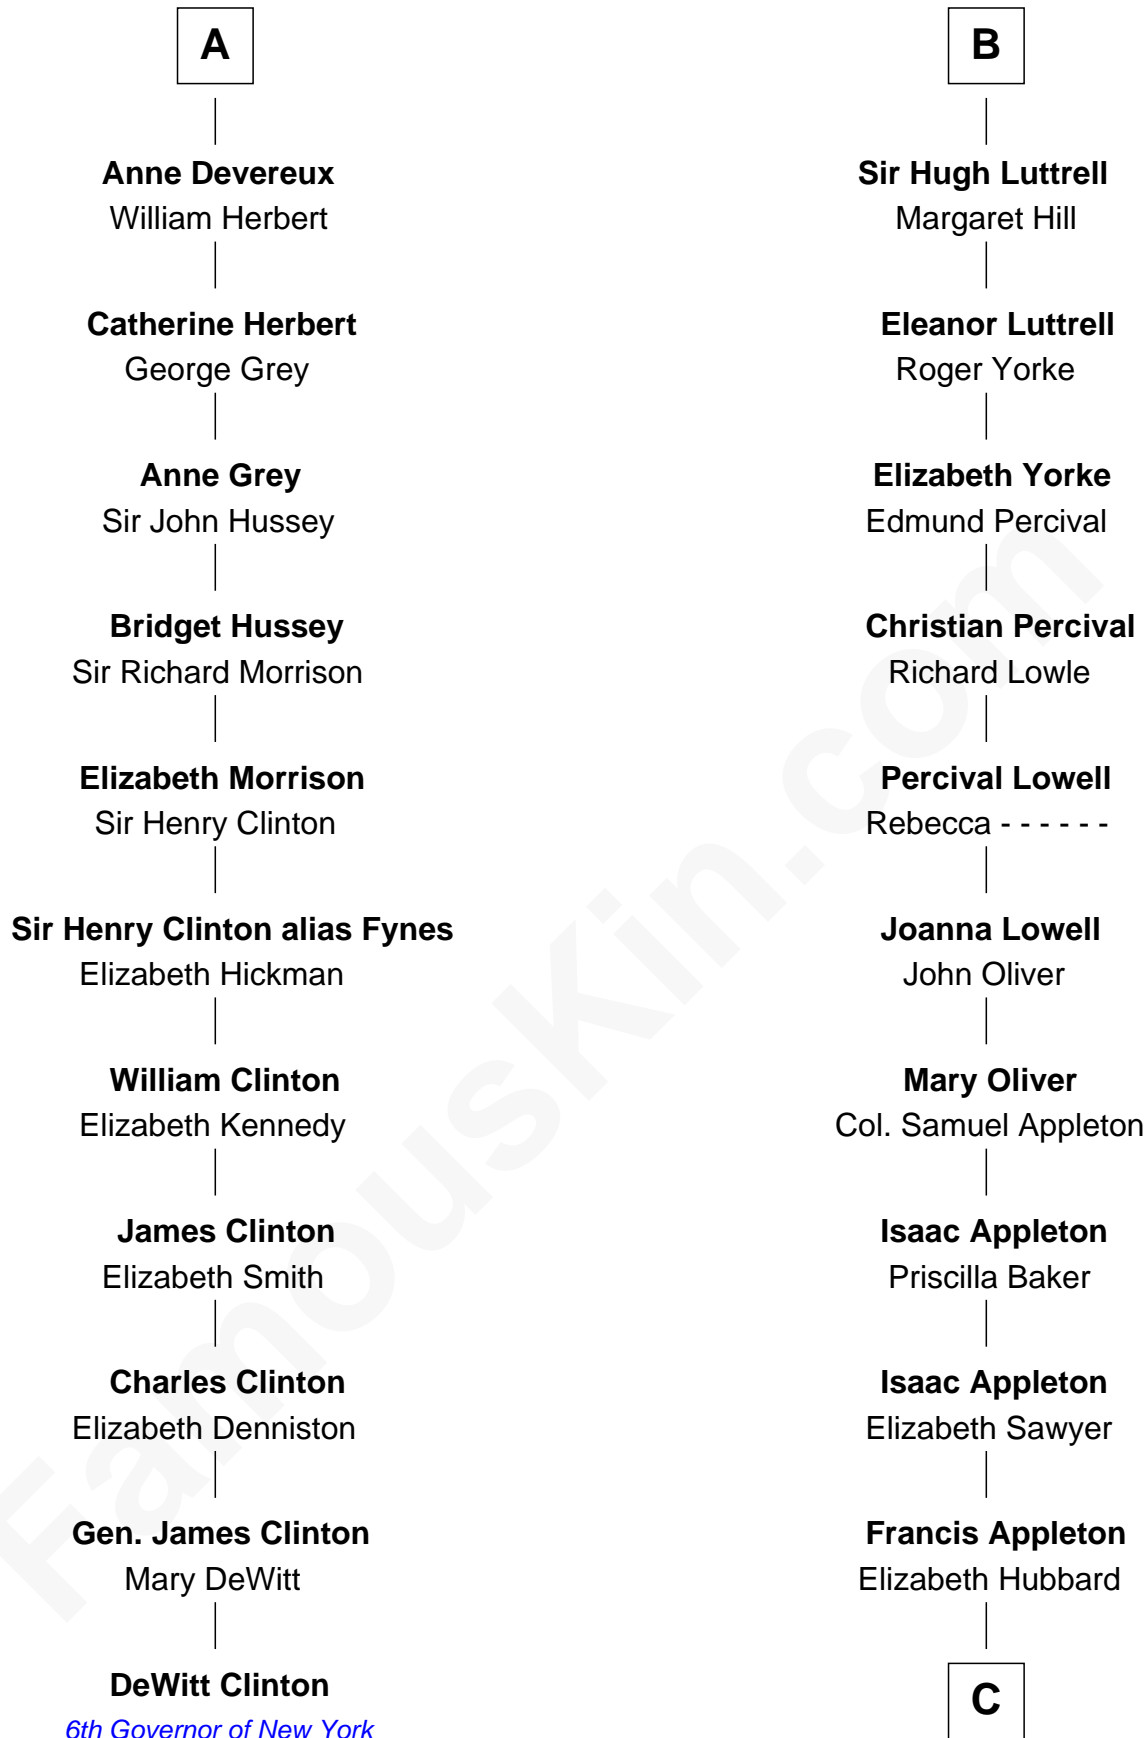

FamousKin.com

Relationship Chart of

DeWitt Clinton

6th Governor of New York

17th cousin 1 time removed of

Jane (Appleton) Pierce

First Lady of President Franklin Pierce

Sir Humphrey de Bohun

Eleanor de Braiose

C

Rev. Jesse Appleton

Elizabeth Means

Jane (Appleton) Pierce

First Lady of Franklin Pierce

FamousKin.com