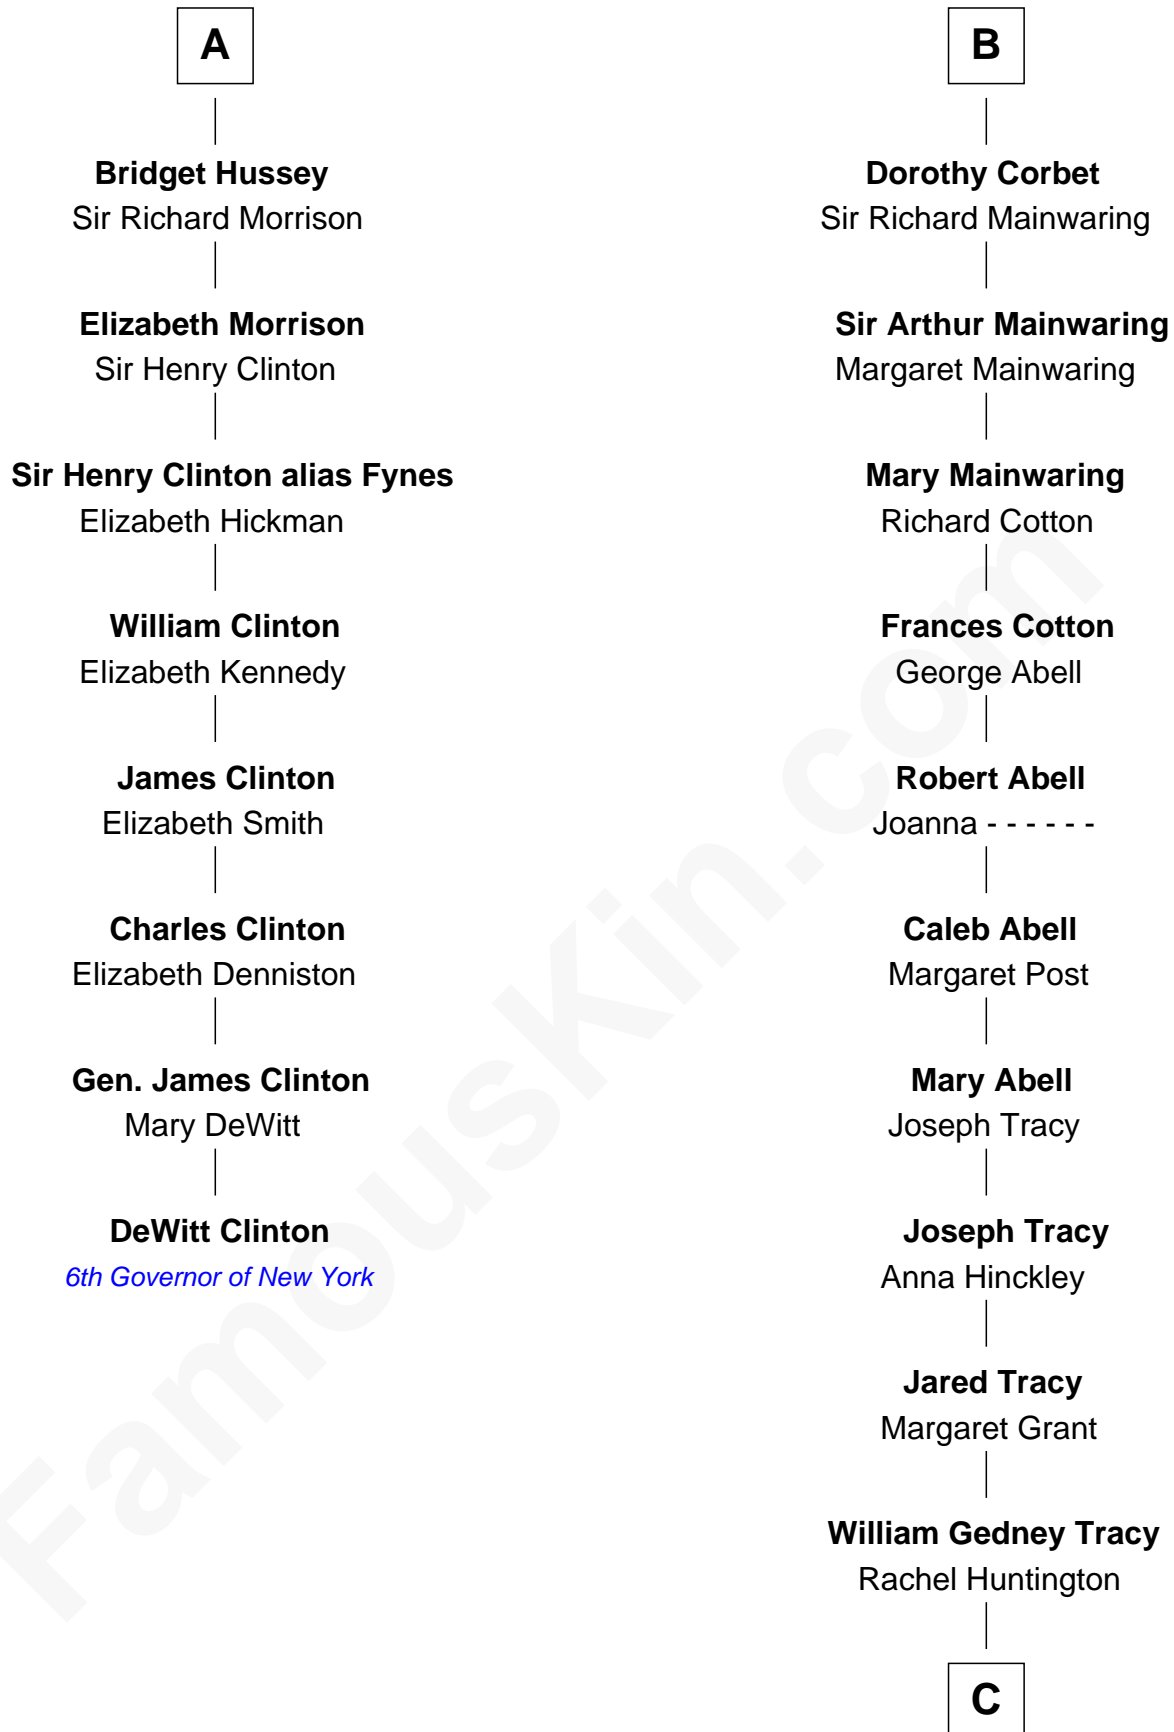

FamousKin.com Relationship Chart of

DeWitt Clinton

6th Governor of New York

14th cousin 6 times removed of

Henry Sturgis Morgan

Co-Founder of Morgan Stanley

Henry Plantagenet

Maud de Chaworth

Sir Edmund Grey

Katherine Percy

George Grey

Catherine Herbert

Anne Grey

Sir John Hussey

A

Eleanor Plantagenet

Richard Fitzalan

Sir Richard Fitzalan

Elizabeth de Bohun

Joan Fitzalan

Sir William Beauchamp

Joan Beauchamp

James Butler

Elizabeth Butler

John Talbot

Ann Talbot

Sir Henry Vernon

Elizabeth Vernon

Sir Robert Corbet

B

C

—
Charles F. Tracy