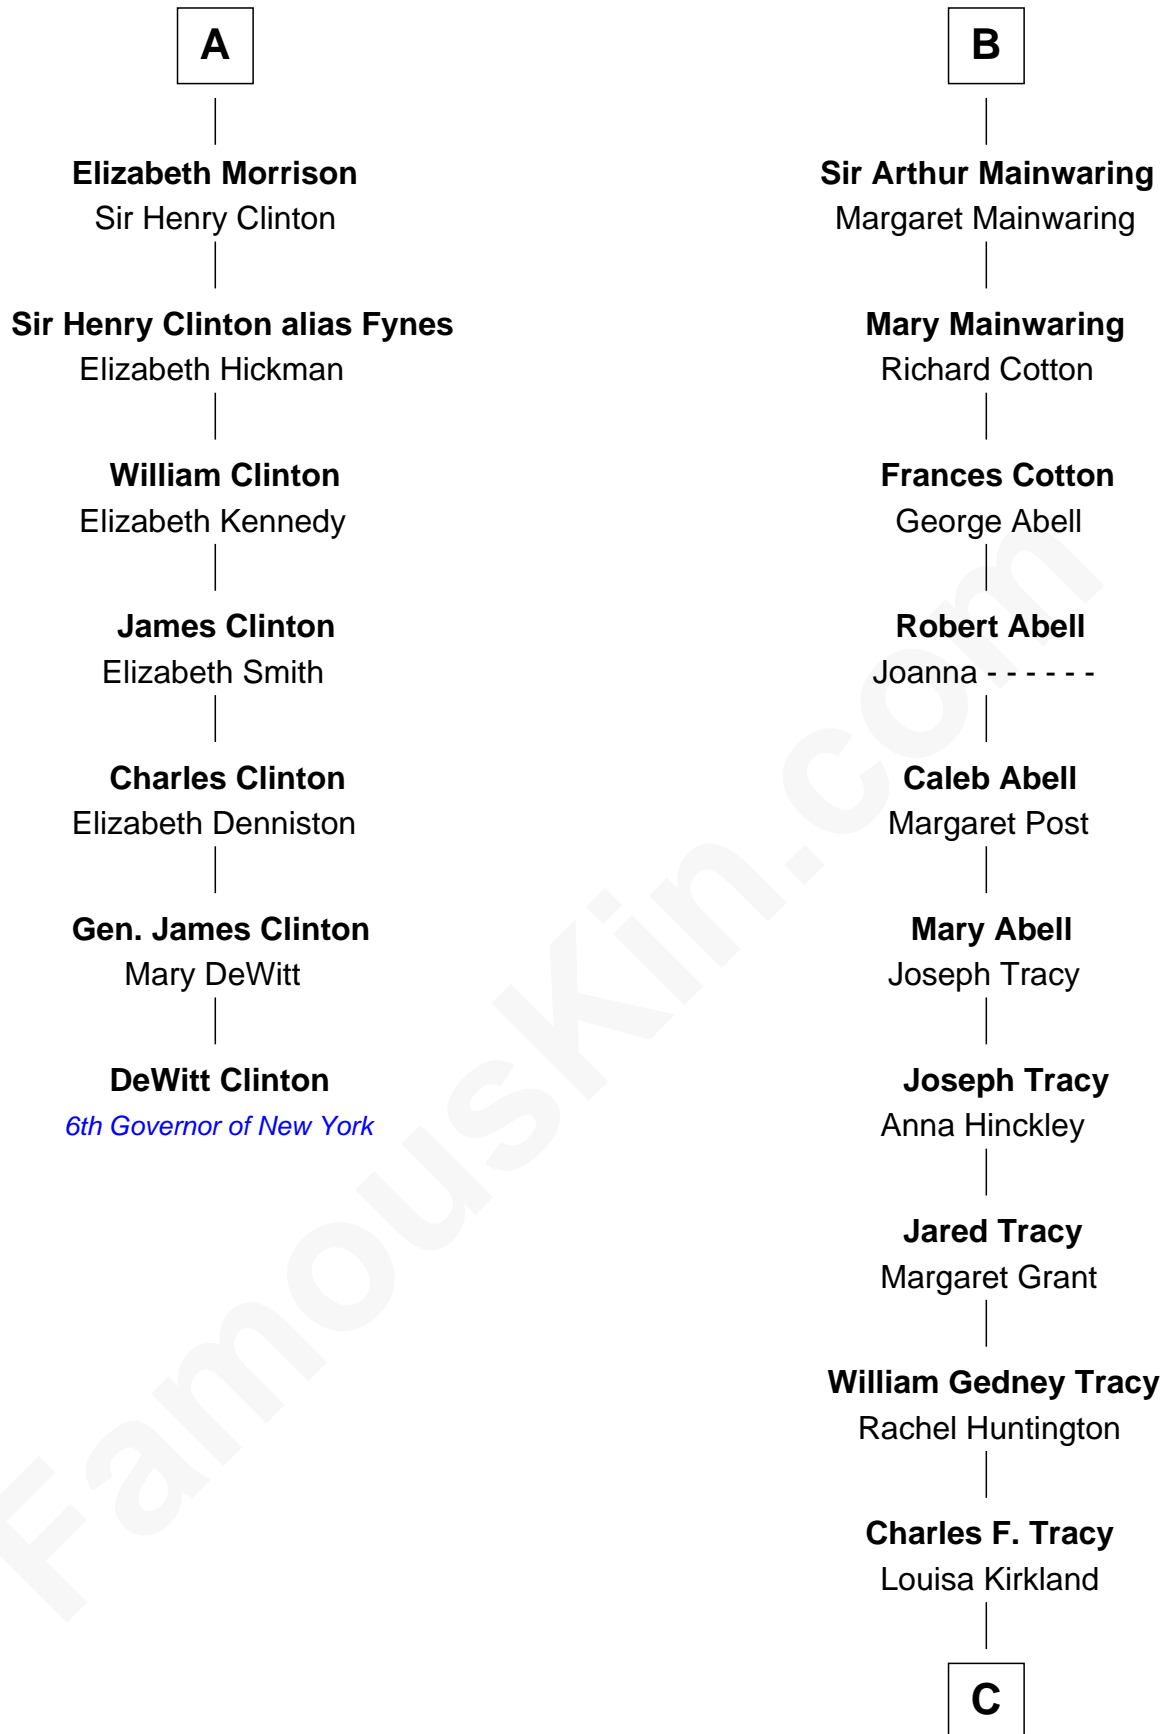

FamousKin.com Relationship Chart of

DeWitt Clinton

6th Governor of New York

13th cousin 6 times removed of

Henry Sturgis Morgan

Co-Founder of Morgan Stanley

C

Frances Louisa Tracy

John Pierpont Morgan

John Pierpont Morgan

Jane Norton Grew

Henry Sturgis Morgan

Co-Founder of Morgan Stanley

FamousKin.com