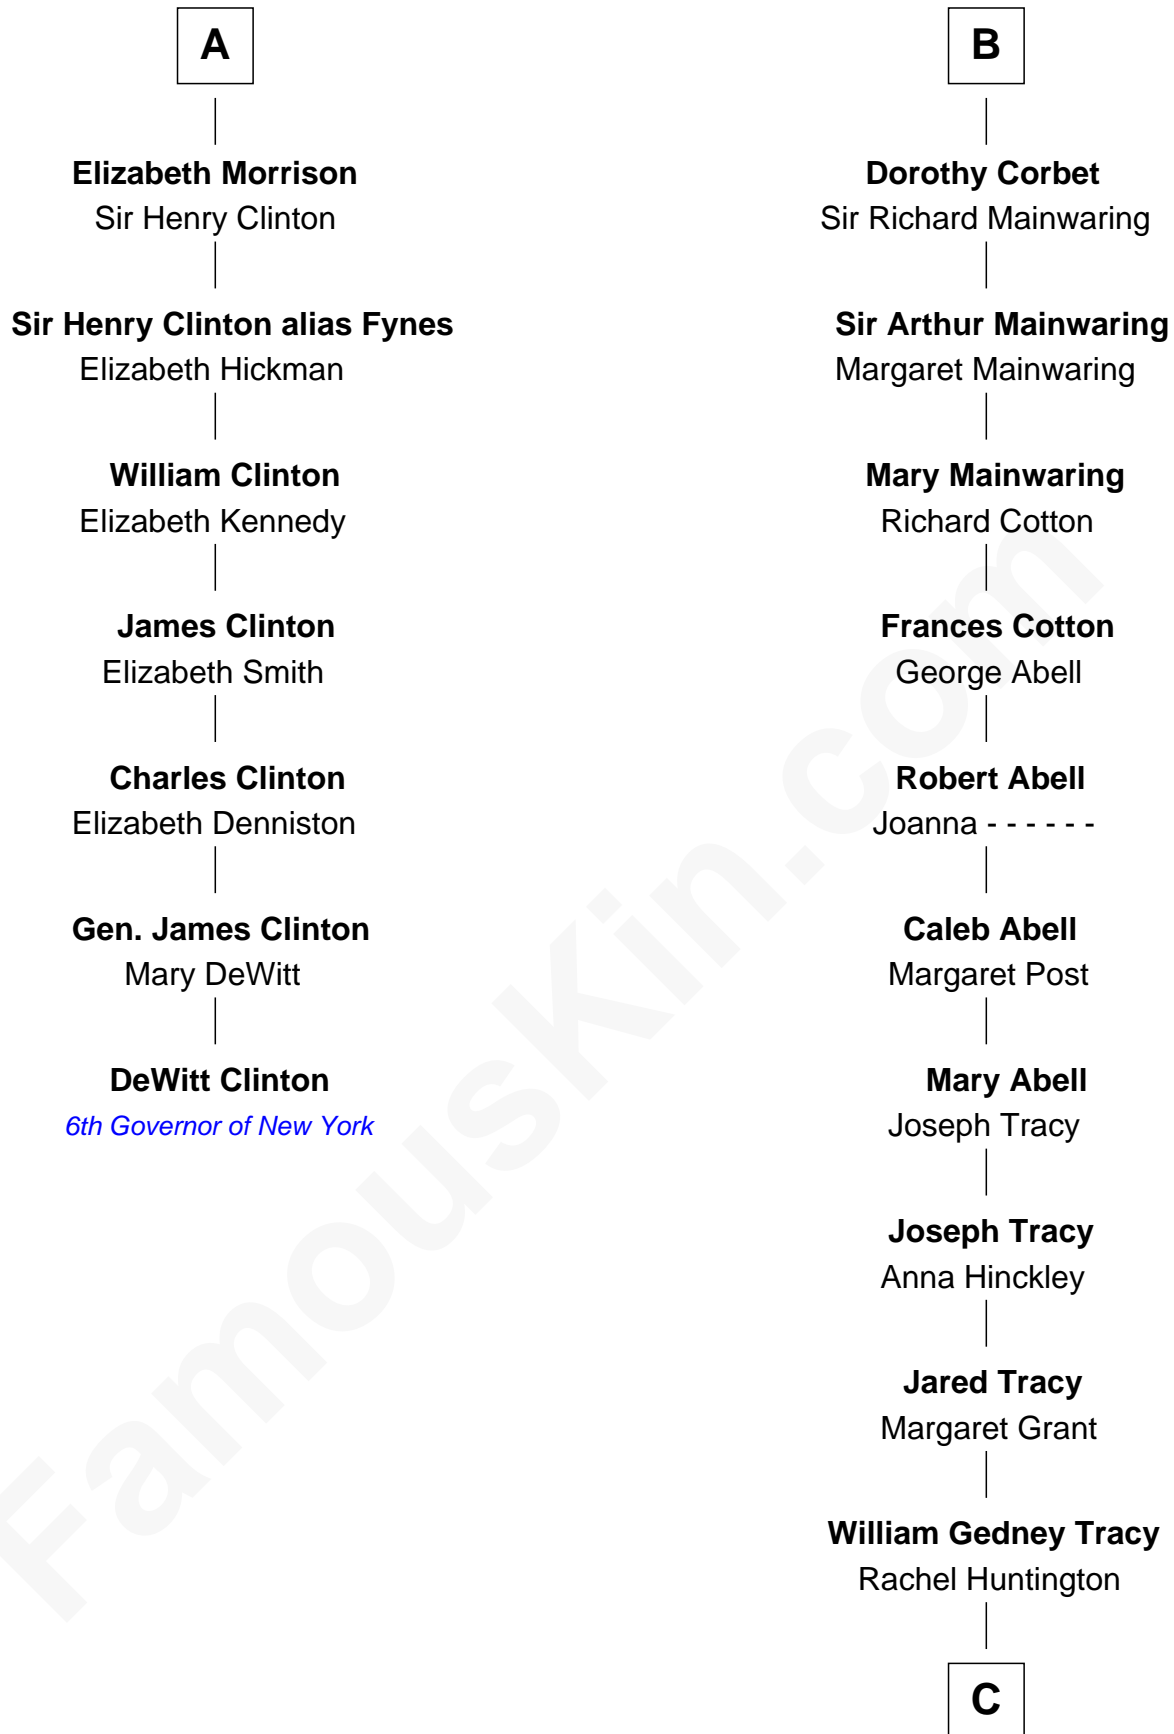

FamousKin.com Relationship Chart of

DeWitt Clinton

6th Governor of New York

13th cousin 7 times removed of

Henry Sturgis Morgan

Co-Founder of Morgan Stanley

Ralph de Stafford

Margaret de Audley

Beatrice de Stafford

Thomas de Ros

Margaret de Ros

Sir Reynold Grey

Sir John Grey

Constance de Holand

Sir Edmund Grey

Katherine Percy

John de Ferrers

Robert de Ferrers

Margaret Despencer

Sir Edmund Ferrers

Ellen Roche

Sir William Ferrers

Elizabeth Belknap

Anne Ferrers

Sir Walter Devereux

Elizabeth Devereux

Sir Richard Corbet

Sir Robert Corbet

Elizabeth Vernon

B

C

Charles F. Tracy