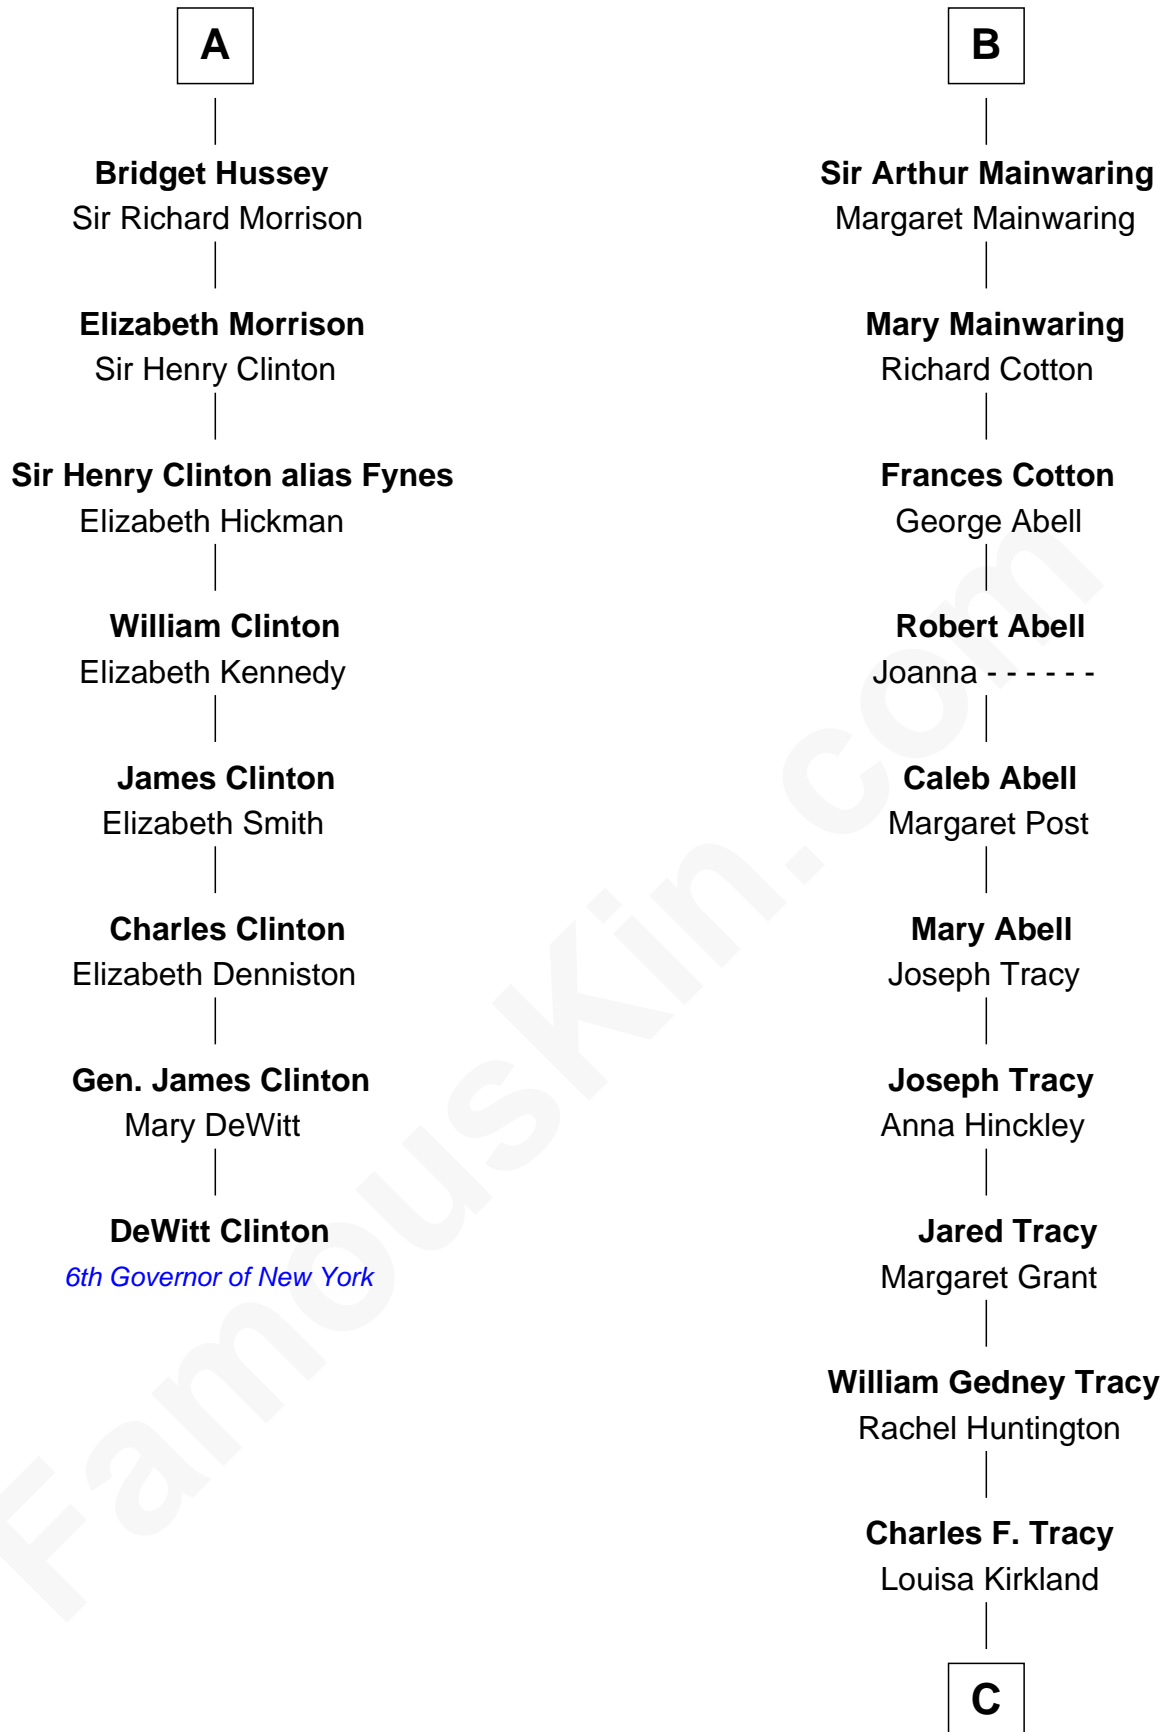

FamousKin.com

Relationship Chart of

DeWitt Clinton

6th Governor of New York

14th cousin 5 times removed of

Henry Sturgis Morgan

Co-Founder of Morgan Stanley

C

Frances Louisa Tracy

John Pierpont Morgan

John Pierpont Morgan

Jane Norton Grew

Henry Sturgis Morgan

Co-Founder of Morgan Stanley

FamousKin.com