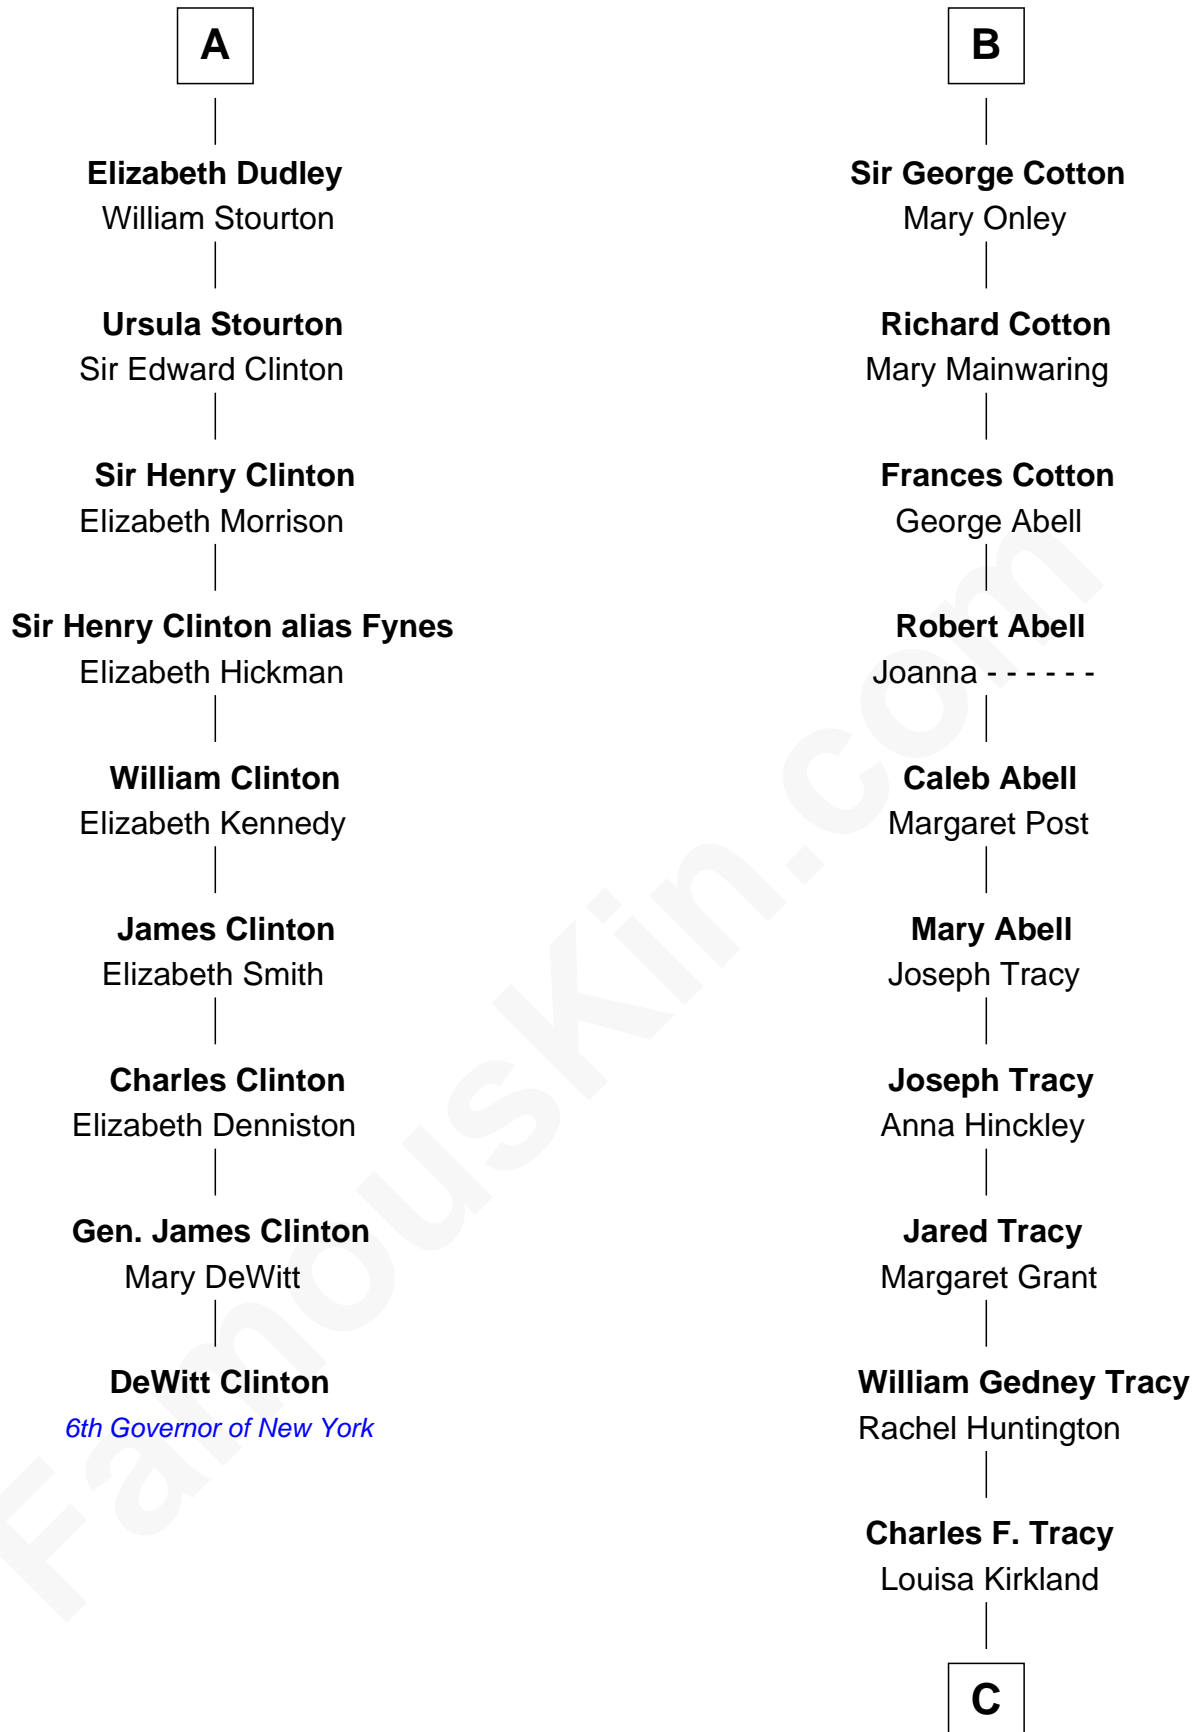

# FamousKin.com Relationship Chart of

**DeWitt Clinton**

*6th Governor of New York*

15th cousin 4 times removed of

**Henry Sturgis Morgan**

*Co-Founder of Morgan Stanley*

**Sir William de Cantilupe**

Eve de Braiose

C

Frances Louisa Tracy

John Pierpont Morgan

John Pierpont Morgan

Jane Norton Grew

Henry Sturgis Morgan

*Co-Founder of Morgan Stanley*

FamousKin.com