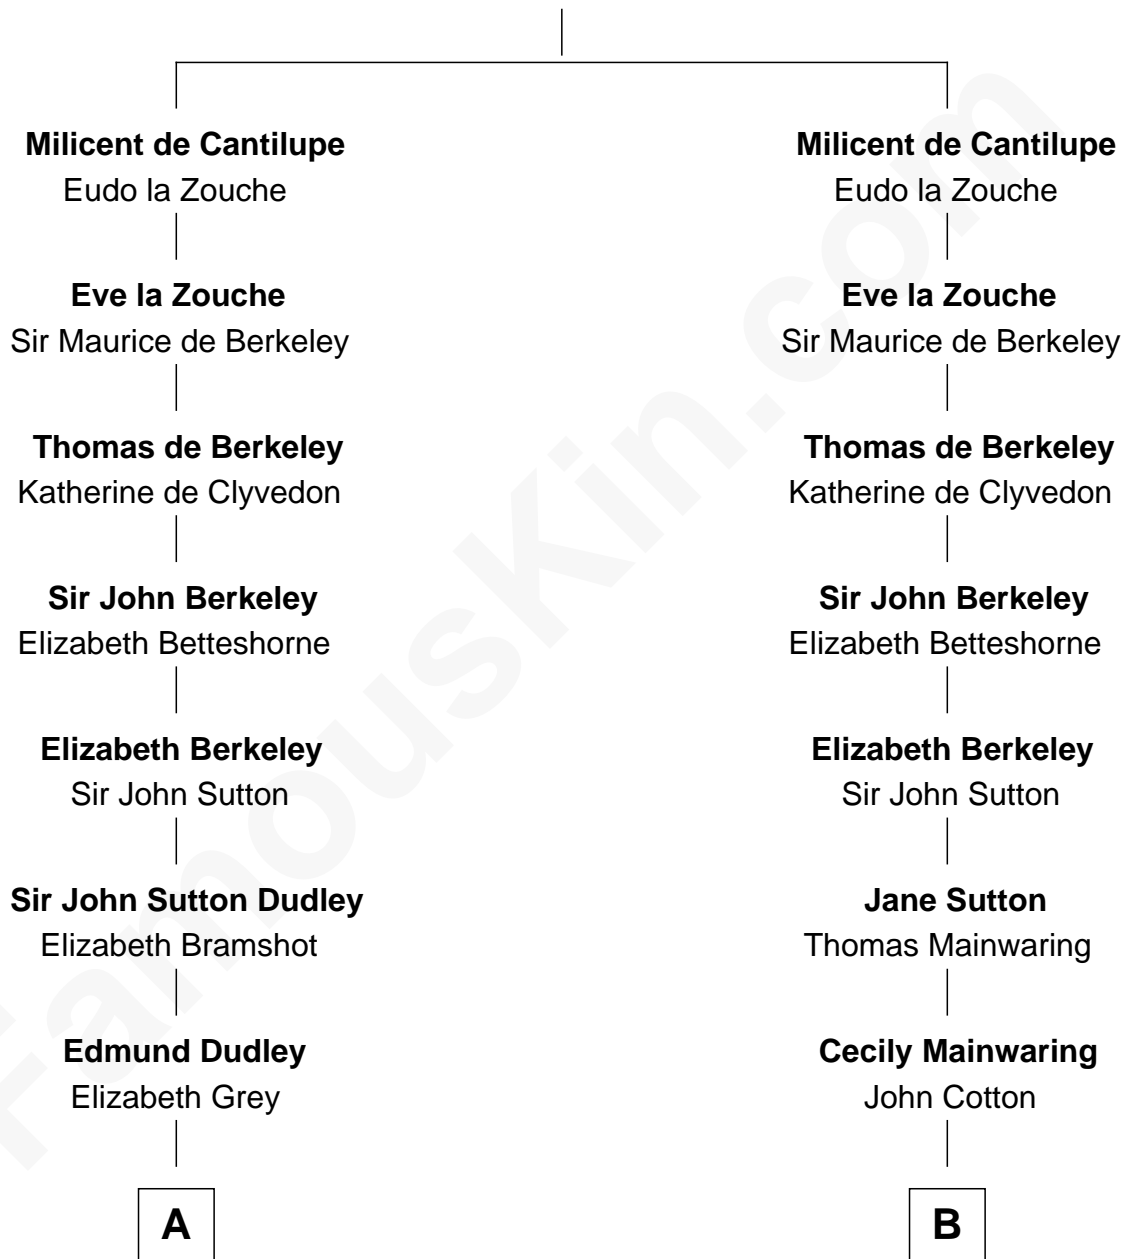

# FamousKin.com Relationship Chart of

**DeWitt Clinton**

*6th Governor of New York*

15th cousin 4 times removed of

**Henry Sturgis Morgan**

*Co-Founder of Morgan Stanley*

**Sir William de Cantilupe**

Eve de Braiose

C

Frances Louisa Tracy

John Pierpont Morgan

John Pierpont Morgan

Jane Norton Grew

Henry Sturgis Morgan

*Co-Founder of Morgan Stanley*

FamousKin.com