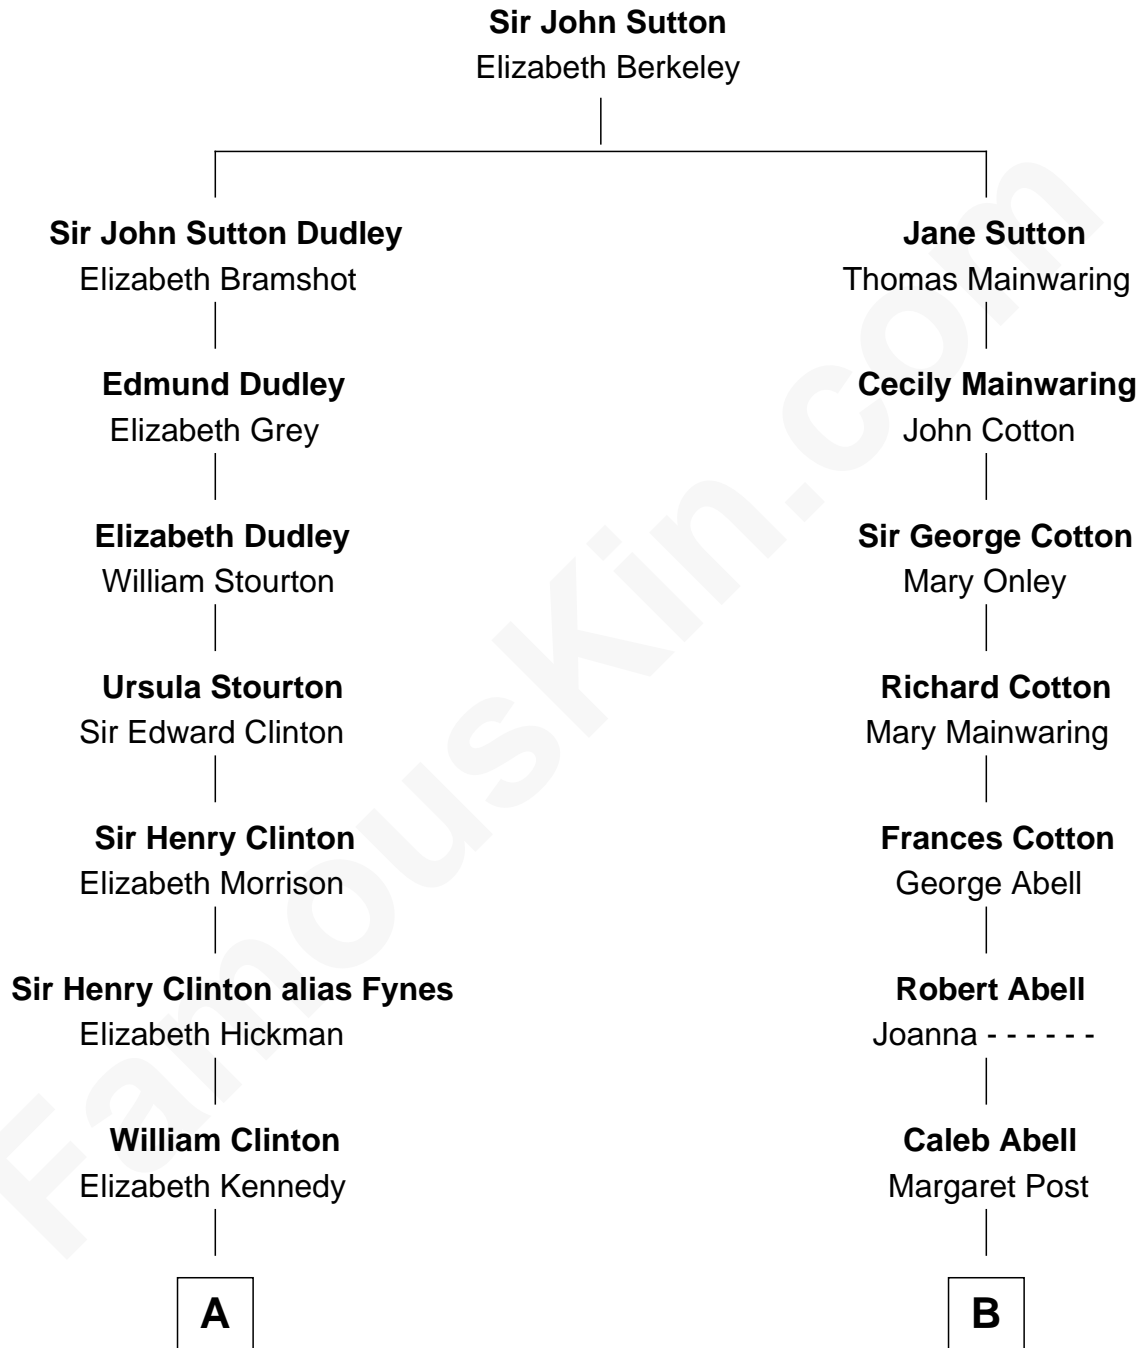

# FamousKin.com Relationship Chart of

**DeWitt Clinton**

*6th Governor of New York*

10th cousin 3 times removed of

**J.P. Morgan, Jr.**

*American Banker and Philanthropist*

**A**

**James Clinton**  
Elizabeth Smith

**Charles Clinton**  
Elizabeth Denniston

**Gen. James Clinton**  
Mary DeWitt

**DeWitt Clinton**  
*6th Governor of New York*

**B**

**Mary Abell**  
Joseph Tracy

**Joseph Tracy**  
Anna Hinckley

**Jared Tracy**  
Margaret Grant

**William Gedney Tracy**  
Rachel Huntington

**Charles F. Tracy**  
Louisa Kirkland

**Frances Louisa Tracy**  
John Pierpont Morgan

**J.P. Morgan, Jr.**  
*American Banker and Philanthropist*