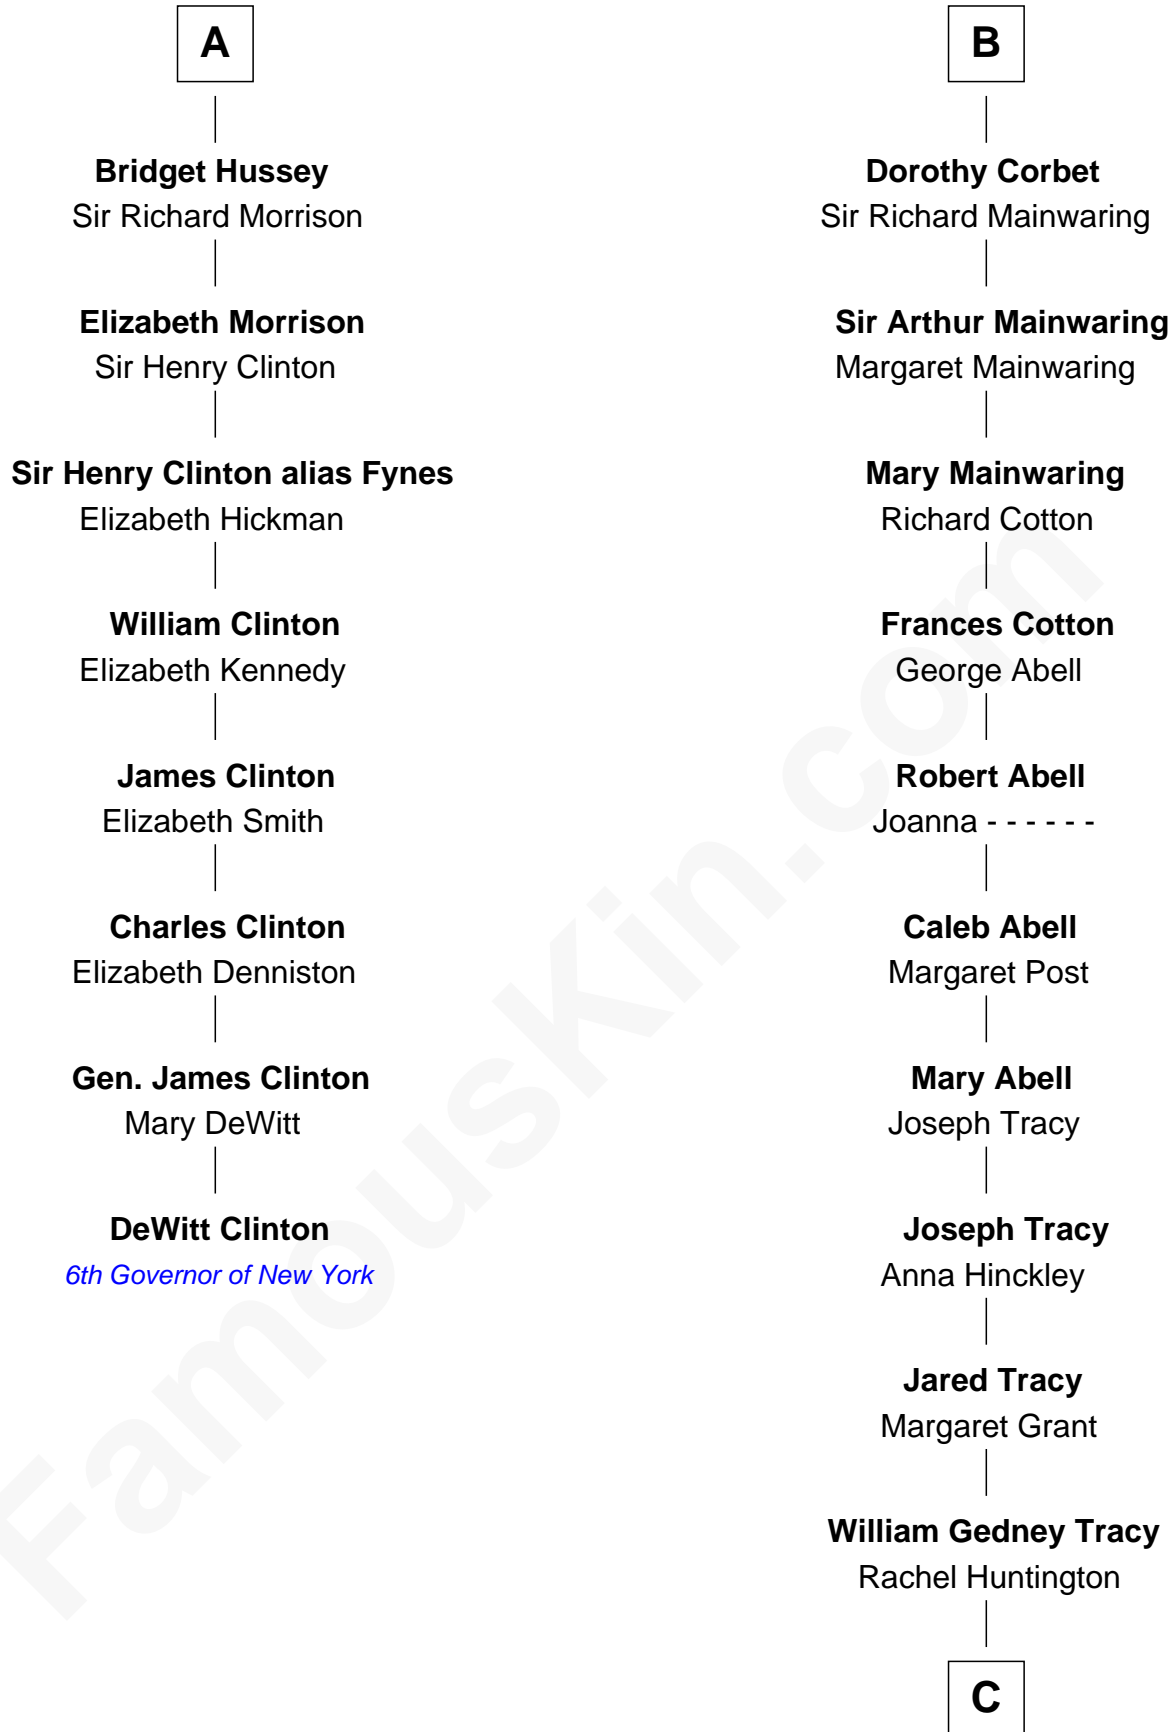

FamousKin.com Relationship Chart of

DeWitt Clinton

6th Governor of New York

14th cousin 5 times removed of

J.P. Morgan, Jr.

American Banker and Philanthropist

Henry Plantagenet

Maud de Chaworth

Sir Edmund Grey

Katherine Percy

George Grey

Catherine Herbert

Anne Grey

Sir John Hussey

A

Eleanor Plantagenet

Richard Fitzalan

Sir Richard Fitzalan

Elizabeth de Bohun

Joan Fitzalan

Sir William Beauchamp

Joan Beauchamp

James Butler

Elizabeth Butler

John Talbot

Ann Talbot

Sir Henry Vernon

Elizabeth Vernon

Sir Robert Corbet

B

C

Charles F. Tracy