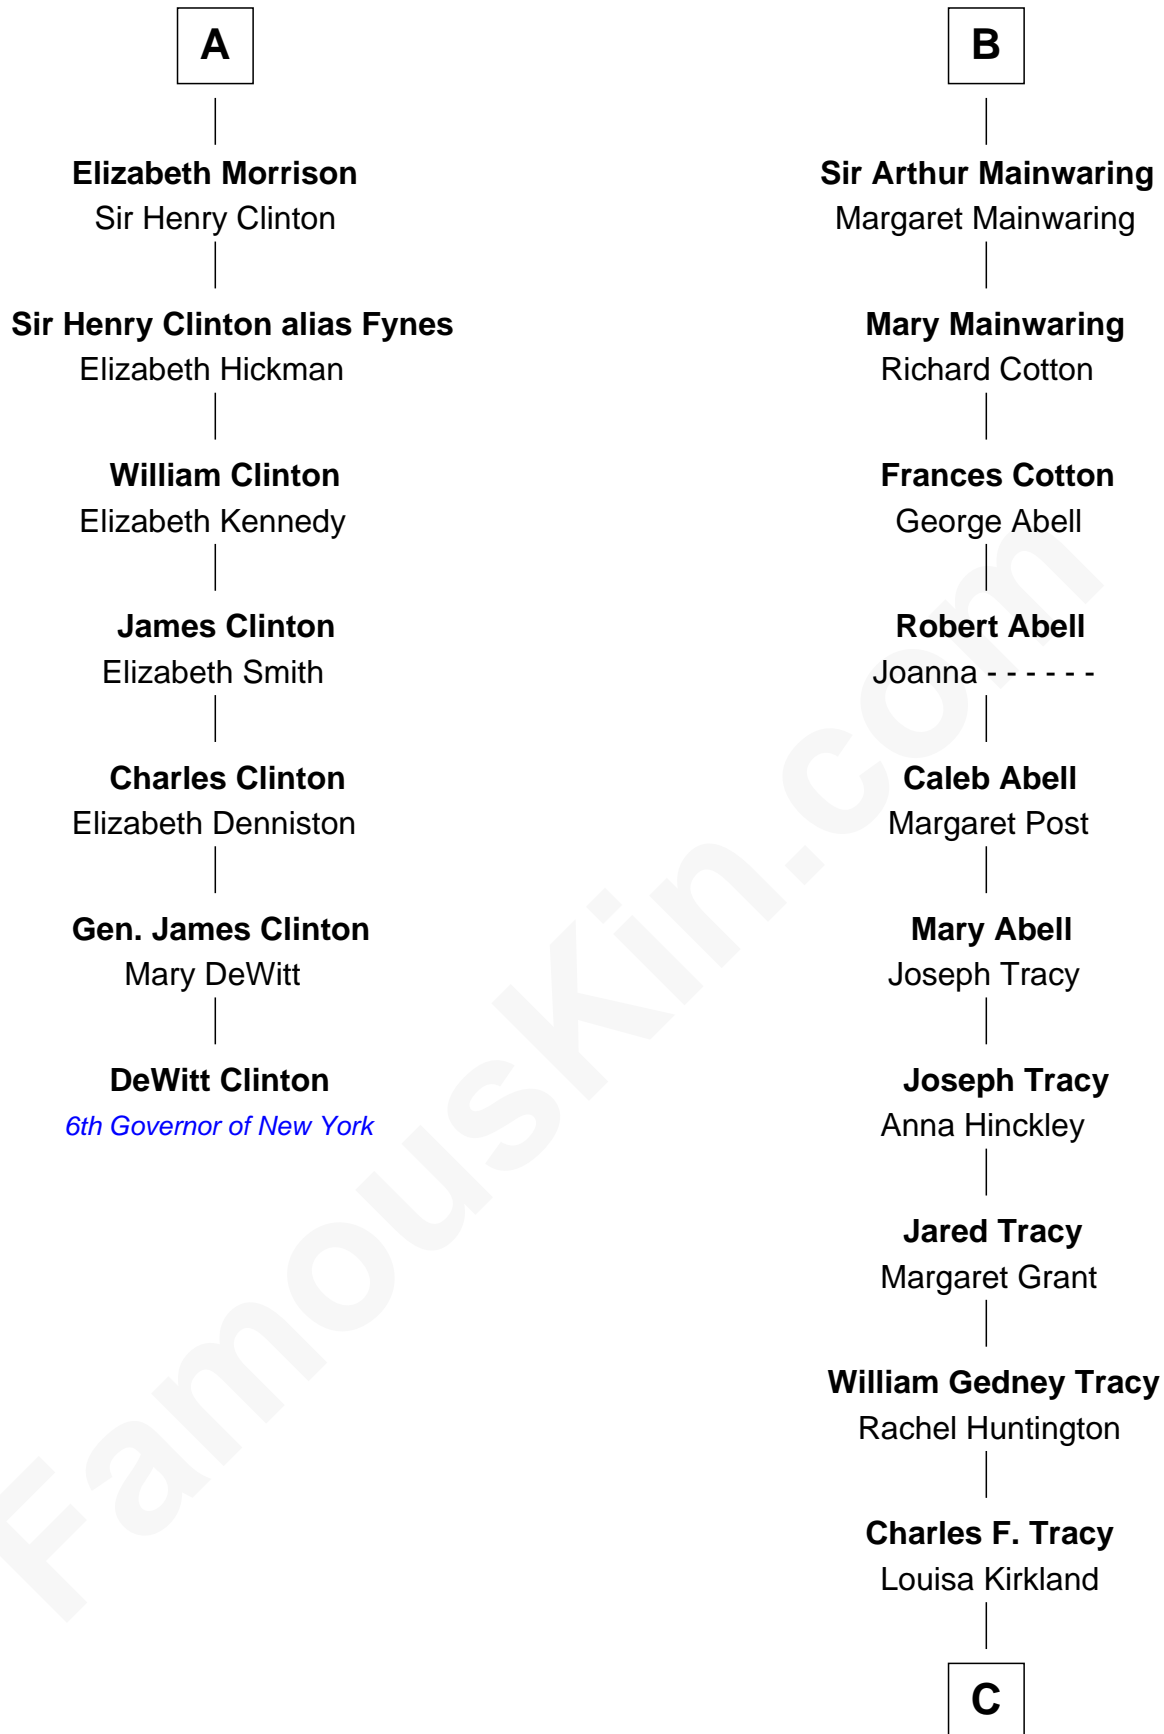

# FamousKin.com Relationship Chart of

**DeWitt Clinton**

*6th Governor of New York*

13th cousin 5 times removed of

**J.P. Morgan, Jr.**

*American Banker and Philanthropist*

C

Frances Louisa Tracy