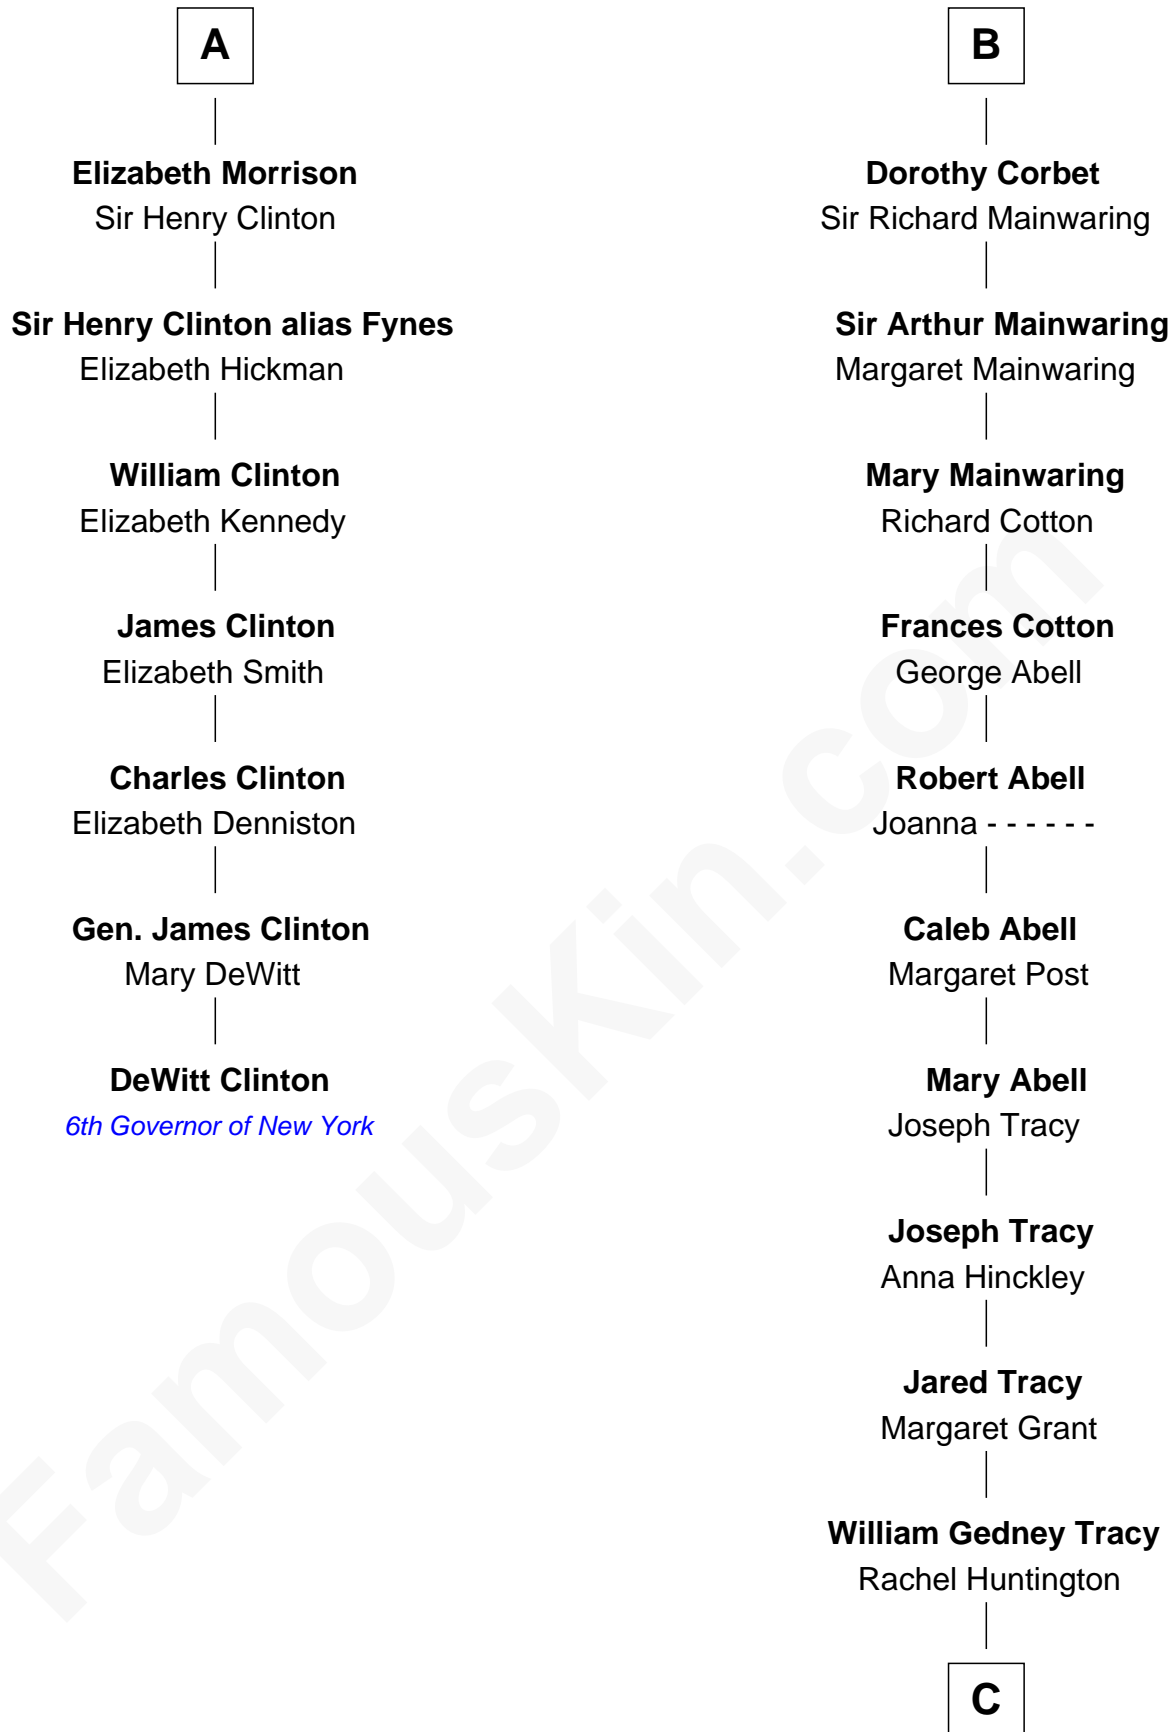

FamousKin.com Relationship Chart of

DeWitt Clinton

6th Governor of New York

13th cousin 6 times removed of

J.P. Morgan, Jr.

American Banker and Philanthropist

C

Charles F. Tracy

Louisa Kirkland

Frances Louisa Tracy

John Pierpont Morgan

J.P. Morgan, Jr.

American Banker and Philanthropist

FamousKin.com