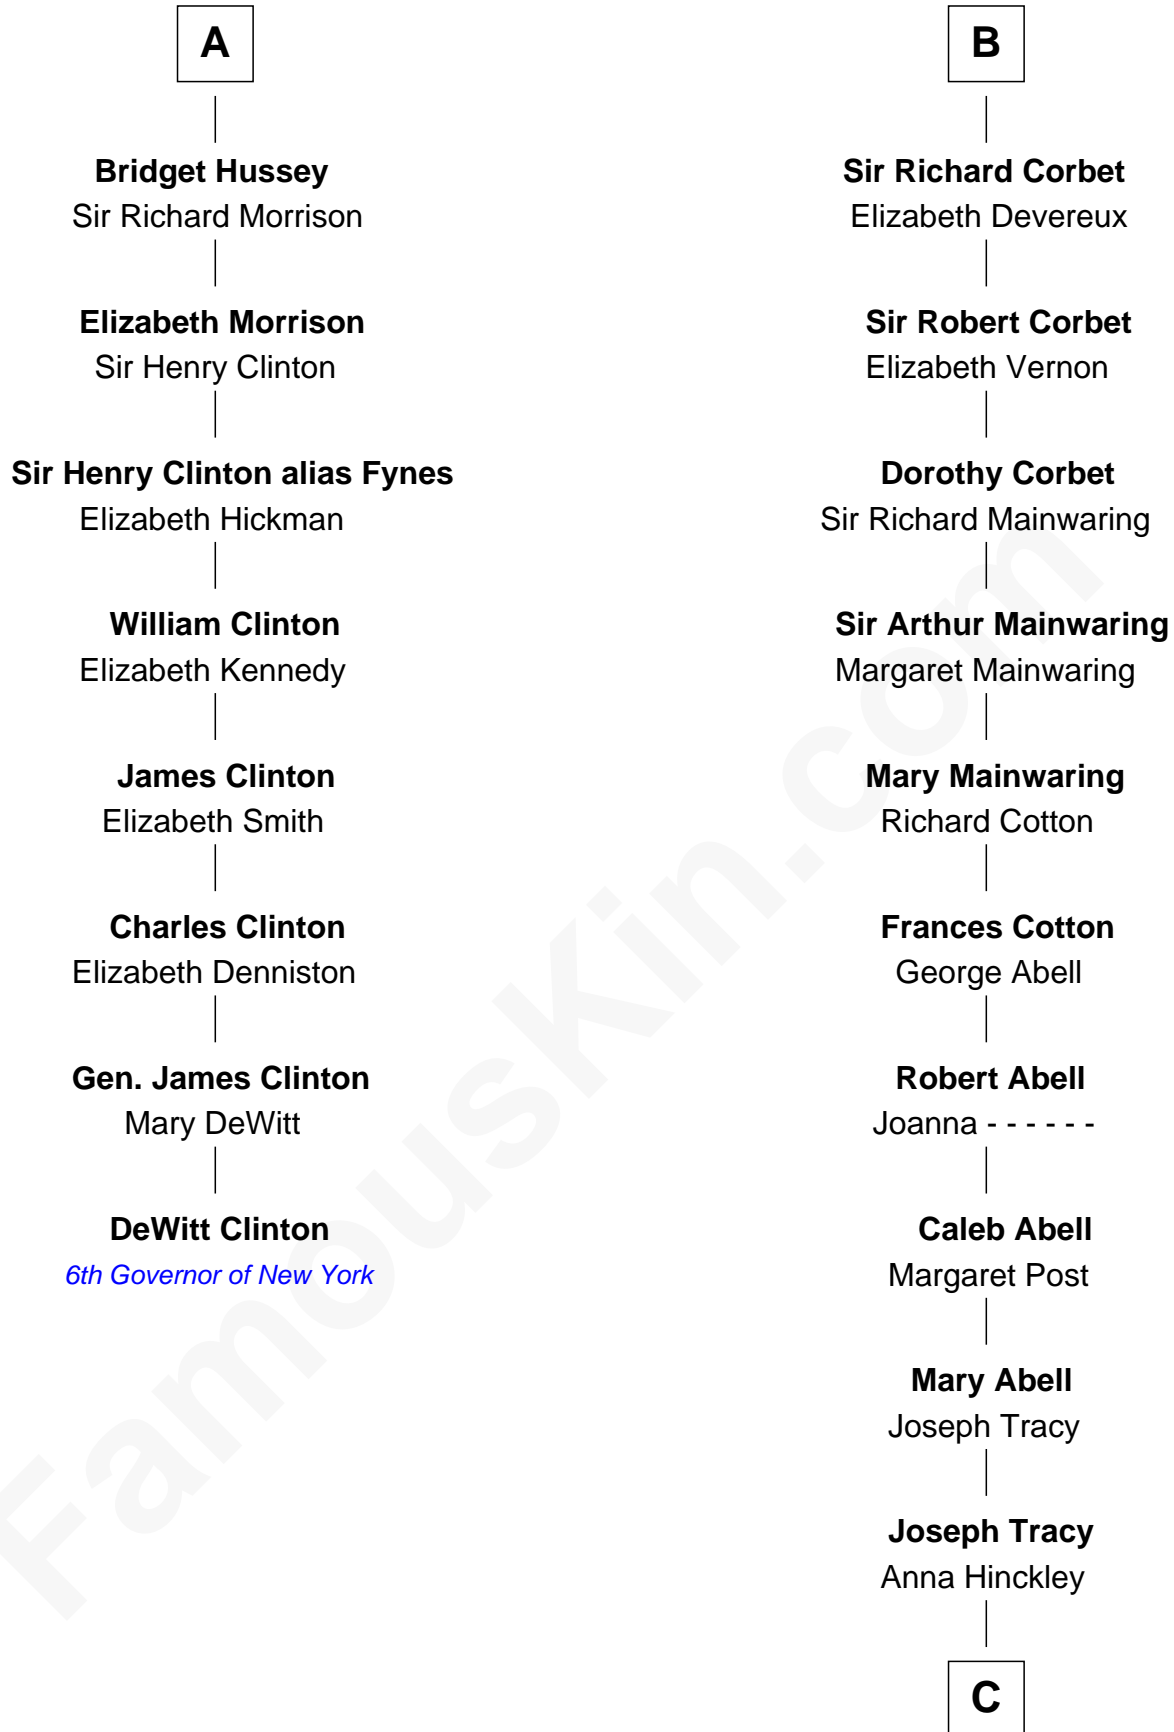

FamousKin.com Relationship Chart of

DeWitt Clinton

6th Governor of New York

14th cousin 7 times removed of

J.P. Morgan, Jr.

American Banker and Philanthropist

C

—
Jared Tracy

Margaret Grant

—
William Gedney Tracy

Rachel Huntington

—
Charles F. Tracy

Louisa Kirkland

—
Frances Louisa Tracy

John Pierpont Morgan

—
J.P. Morgan, Jr.