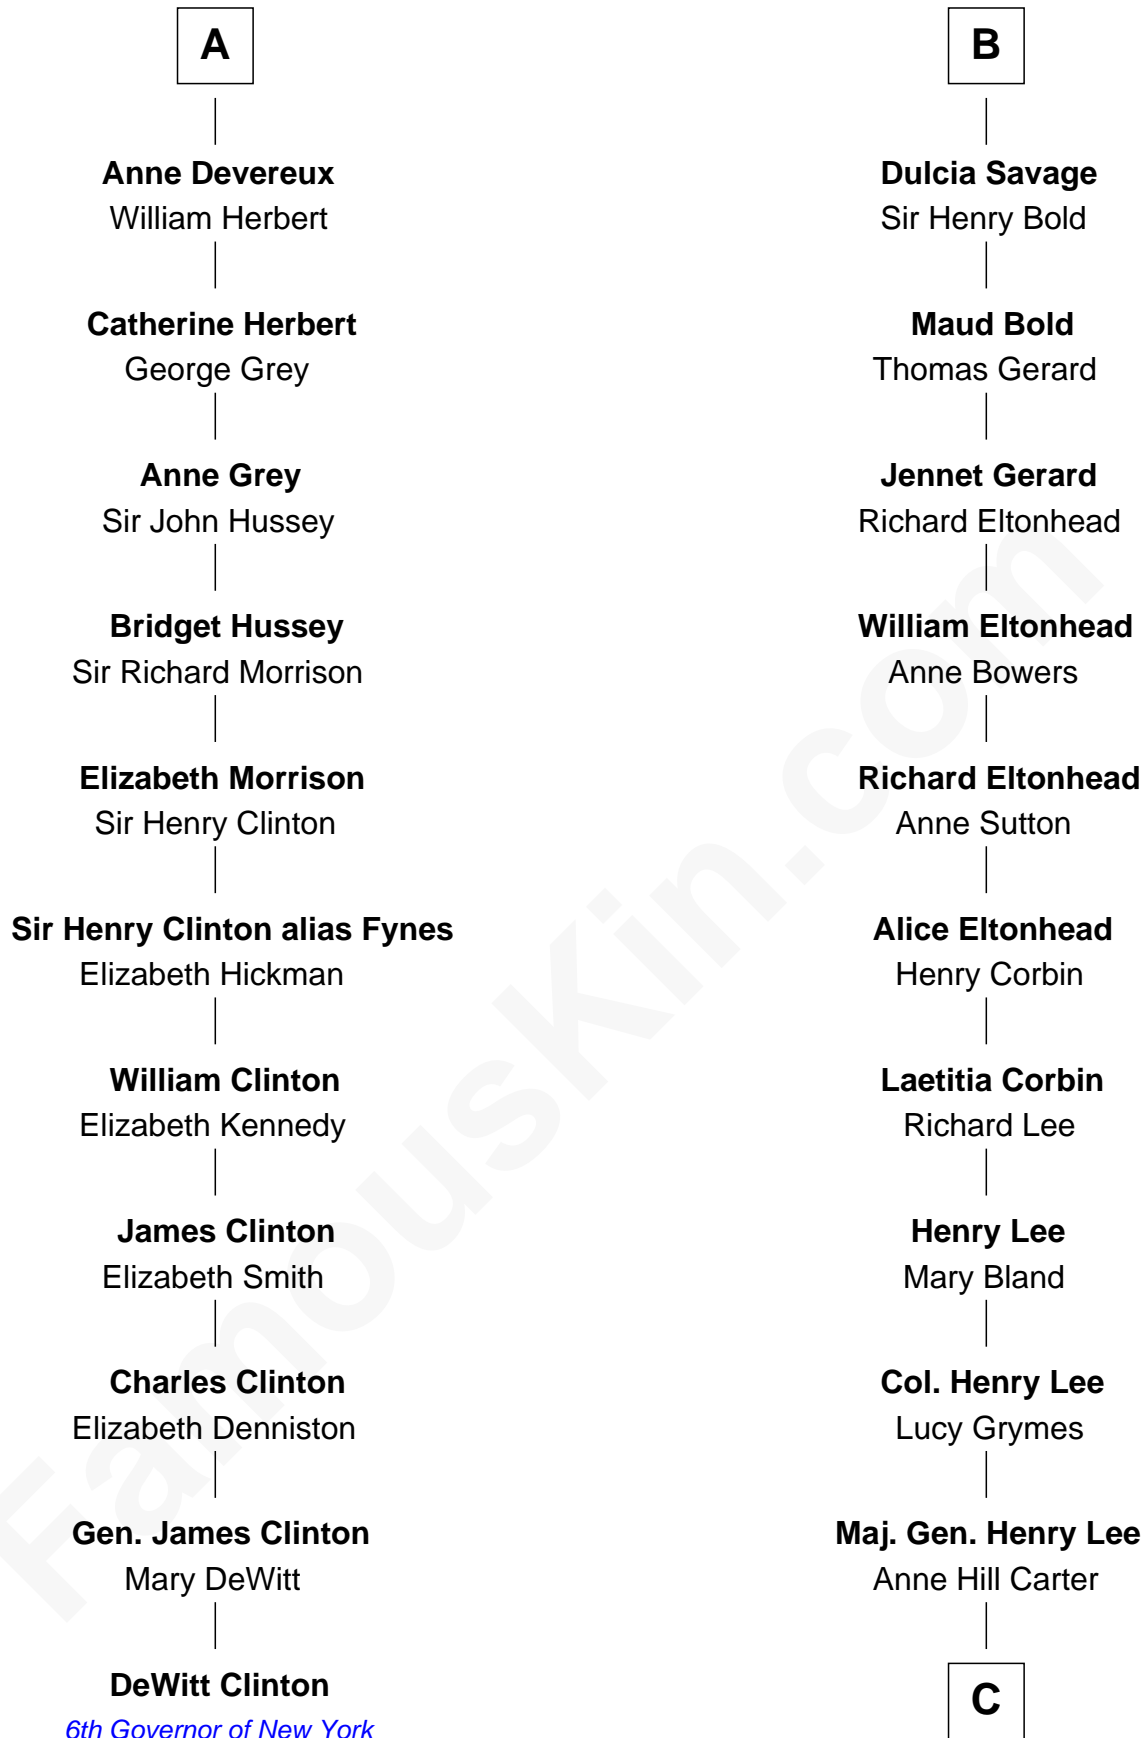

FamousKin.com Relationship Chart of

DeWitt Clinton

6th Governor of New York

17th cousin 1 time removed of

Fitzhugh Lee

40th Governor of Virginia

Sir Humphrey de Bohun

Eleanor de Braiose

Margery de Bohun
Sir Thebaud de Verdun

Sir Thebaud de Verdun
Maud Mortimer

Margery de Verdun
Sir John Crophull

Thomas Crophull
Sybil Delabere

Agnes Crophull
Sir Walter Devereux

Sir Walter Devereux
Elizabeth Bromwich

Sir Walter Devereux
Elizabeth Merbery

A

Humphrey de Bohun
Maud de Fiennes

Humphrey de Bohun
Elizabeth Plantagenet

Sir William de Bohun
Elizabeth de Badlesmere

Elizabeth de Bohun
Sir Richard Fitzalan

Elizabeth Fitzalan
Sir Robert Goushill

Joan Goushill
Sir Thomas Stanley

Katherine Stanley
Sir John Savage

B

C

Sydney Smith Lee
Anna Maria Mason

Fitzhugh Lee
40th Governor of Virginia

FamousKin.com