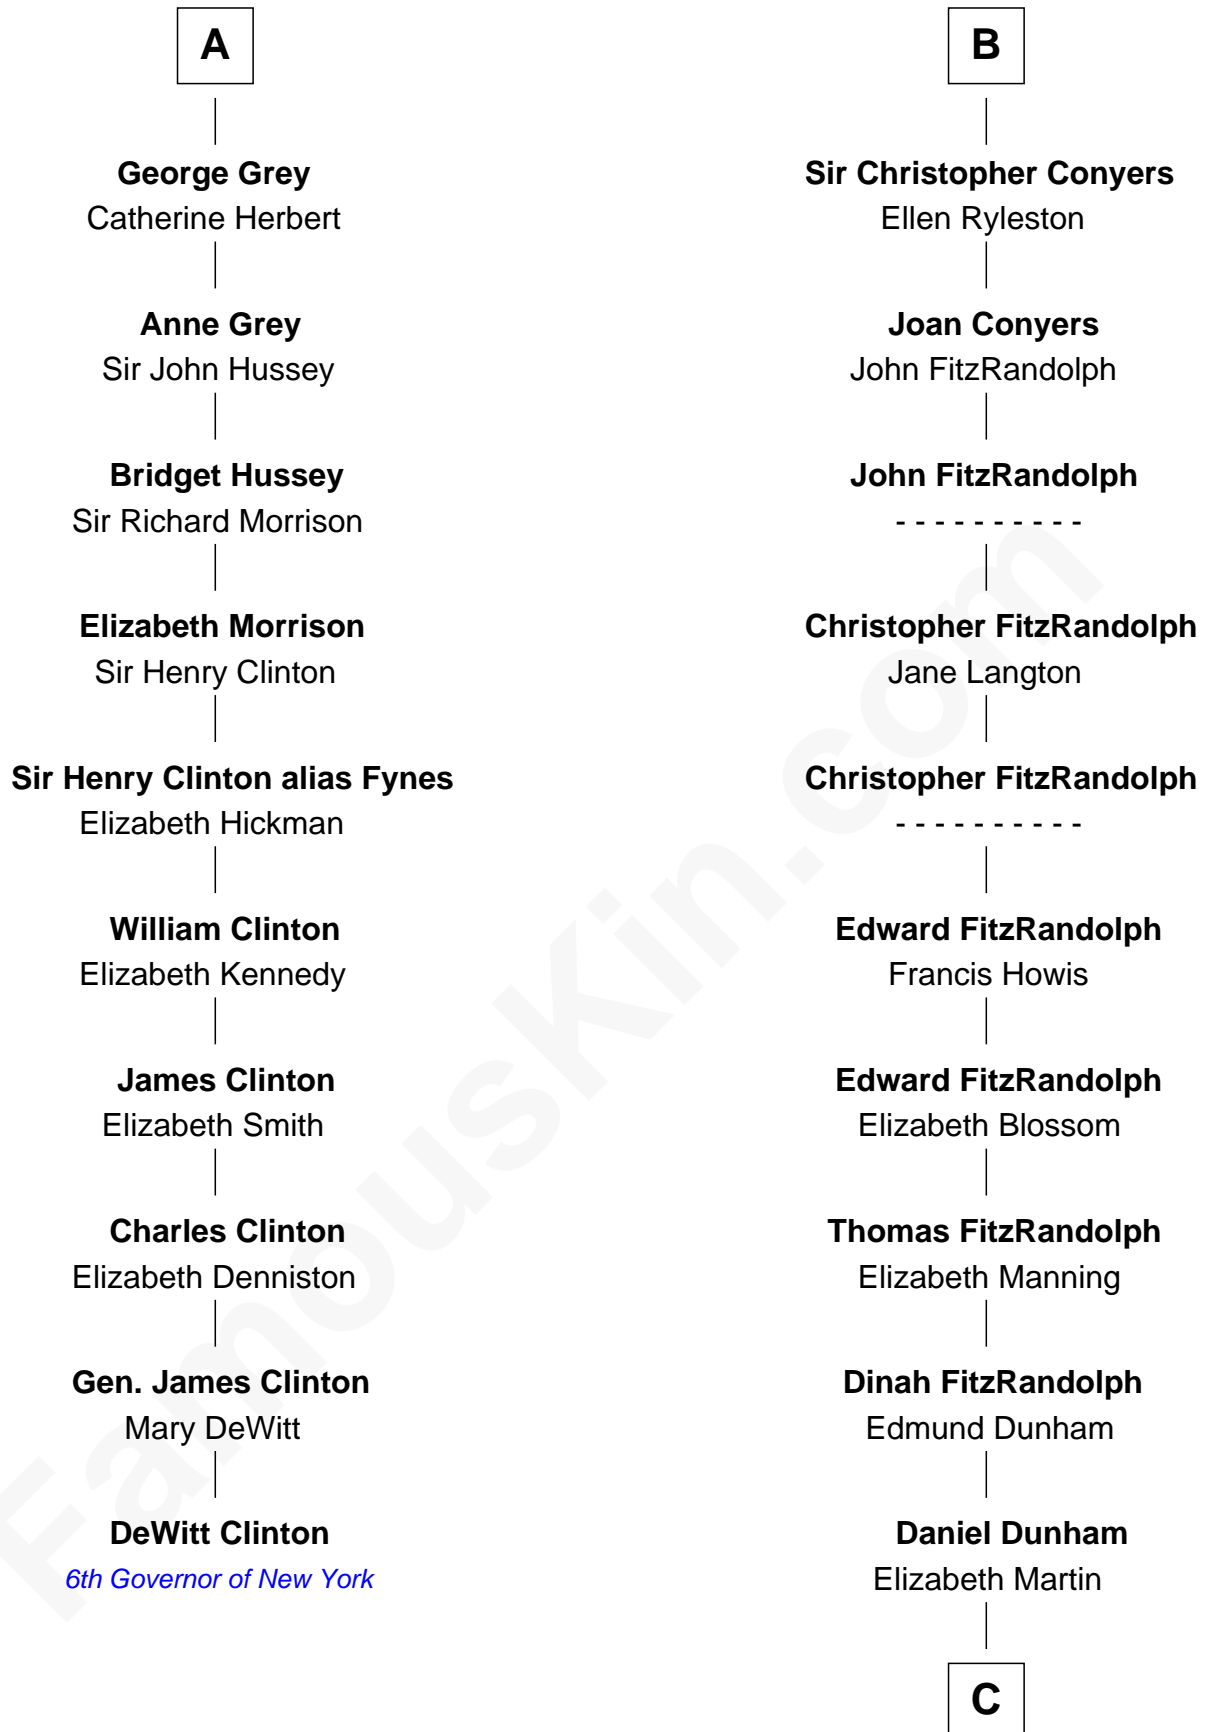

FamousKin.com Relationship Chart of

DeWitt Clinton

6th Governor of New York

16th cousin 5 times removed of

Georgia O'Keeffe

American Artist

Sir William de Ros

Lucy FitzPiers

C

Isabella Dunham

Abraham Wyckoff

Charles Wyckoff

Alletta Maria Field

Isabella Wyckoff

George Victor Tutto

Ida Ten Eyck Tutto